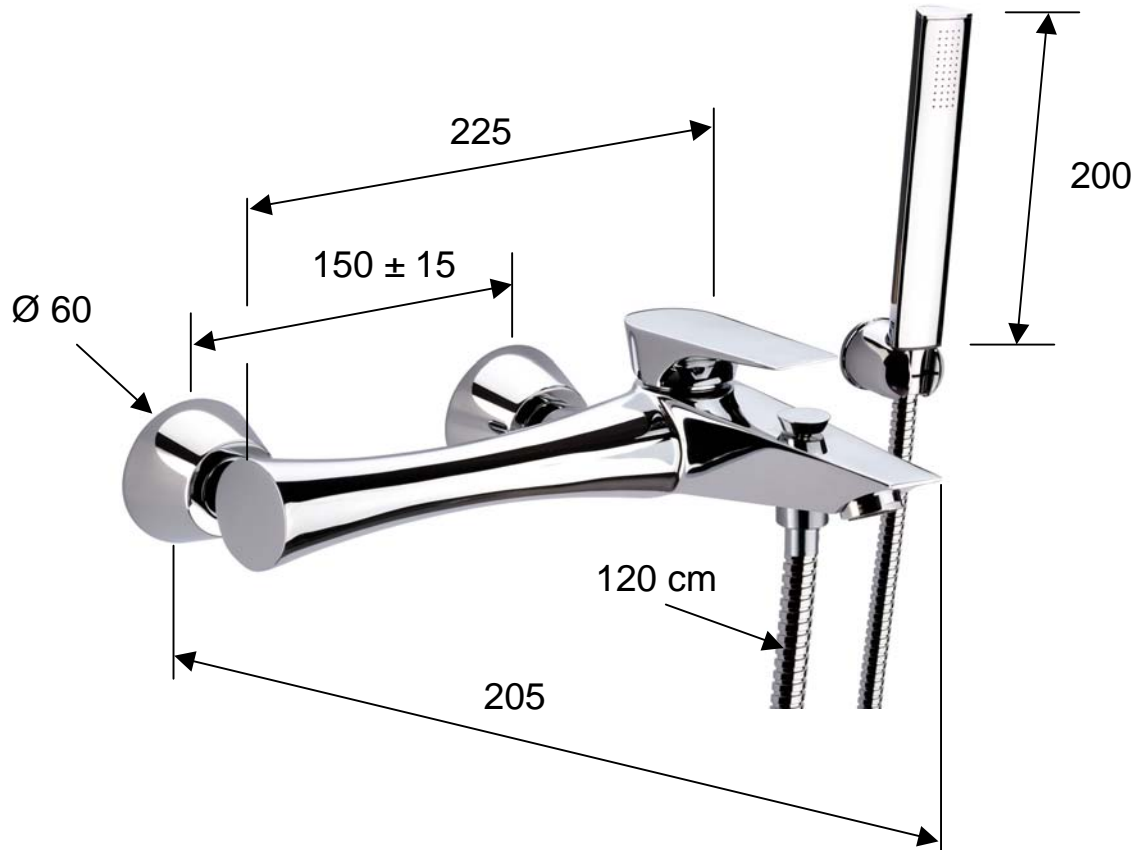

DANIEL

SCHEDA TECNICA TECHNICAL FEATURES

ART. COD.

DV 600

MATERIALI / MATERIALS

OTTONE CROMATO / CHROME PLATED BRASS

CROMATURA / CHROME PLATING

UNI EN 248