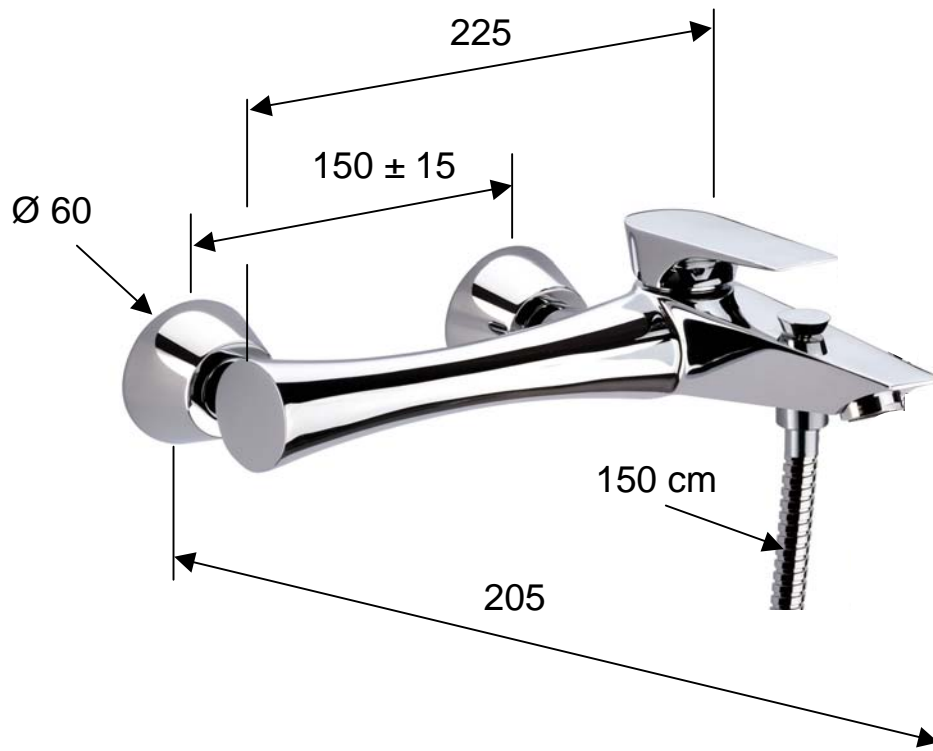

DANIEL

SCHEDA TECNICA TECHNICAL FEATURES

ART. COD.

DV 600H

MATERIALI / MATERIALS

OTTONE CROMATO / CHROME PLATED BRASS

CROMATURA / CHROME PLATING

UNI EN 248