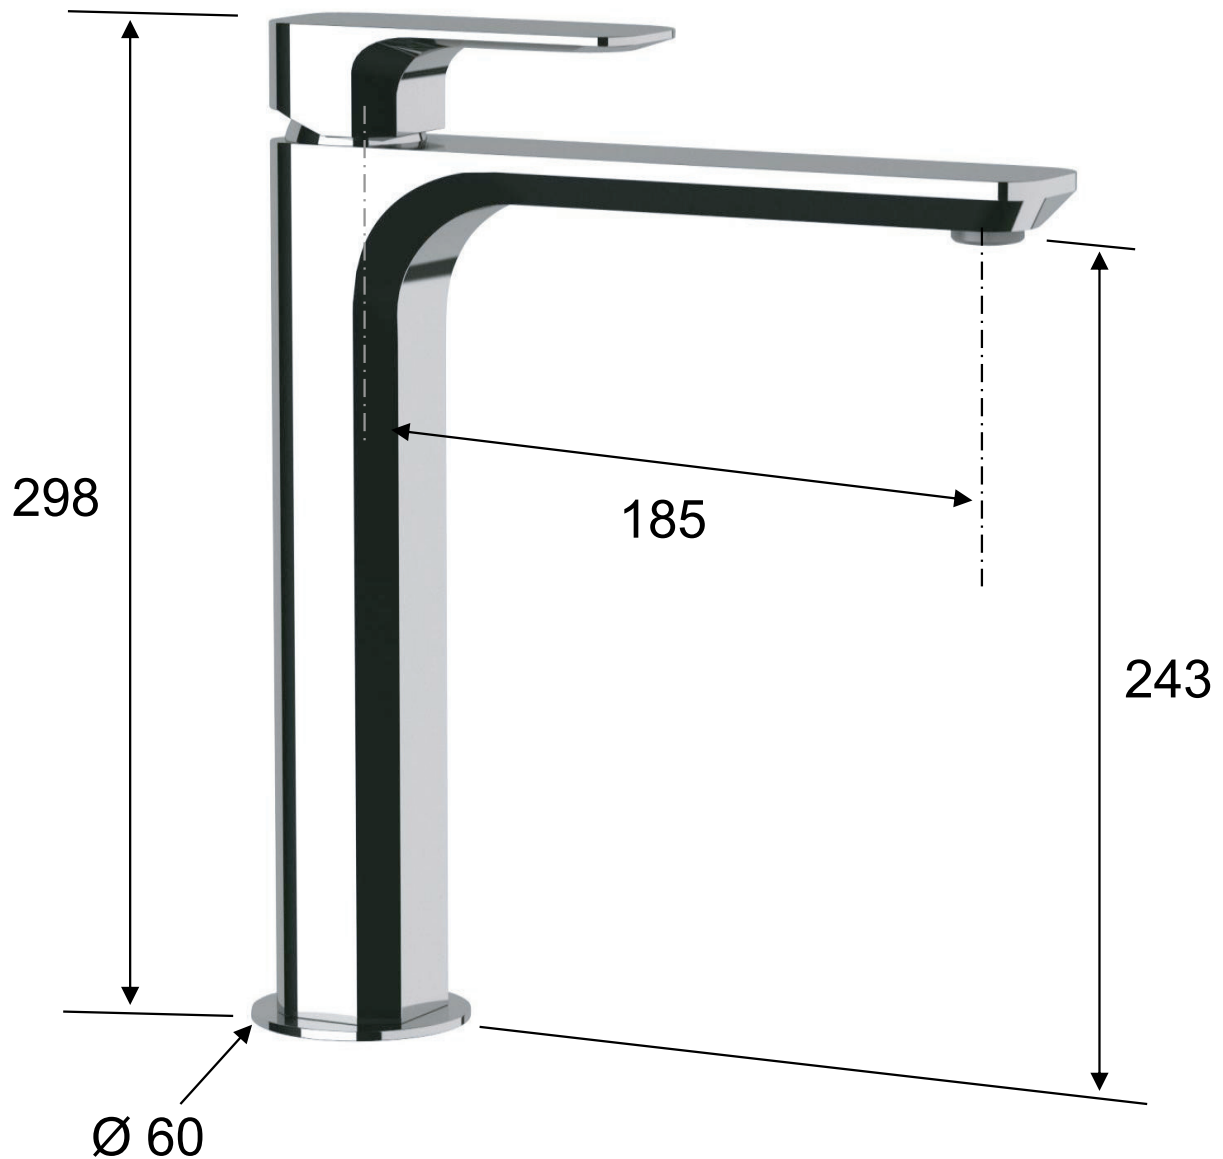

DANIEL

SCHEDA TECNICA TECHNICAL FEATURES

ART. COD.

TA607

MATERIALI / MATERIALS

OTTONE CROMATO / CHROME PLATED BRASS

CROMATURA / CHROME PLATING

UNI EN 248