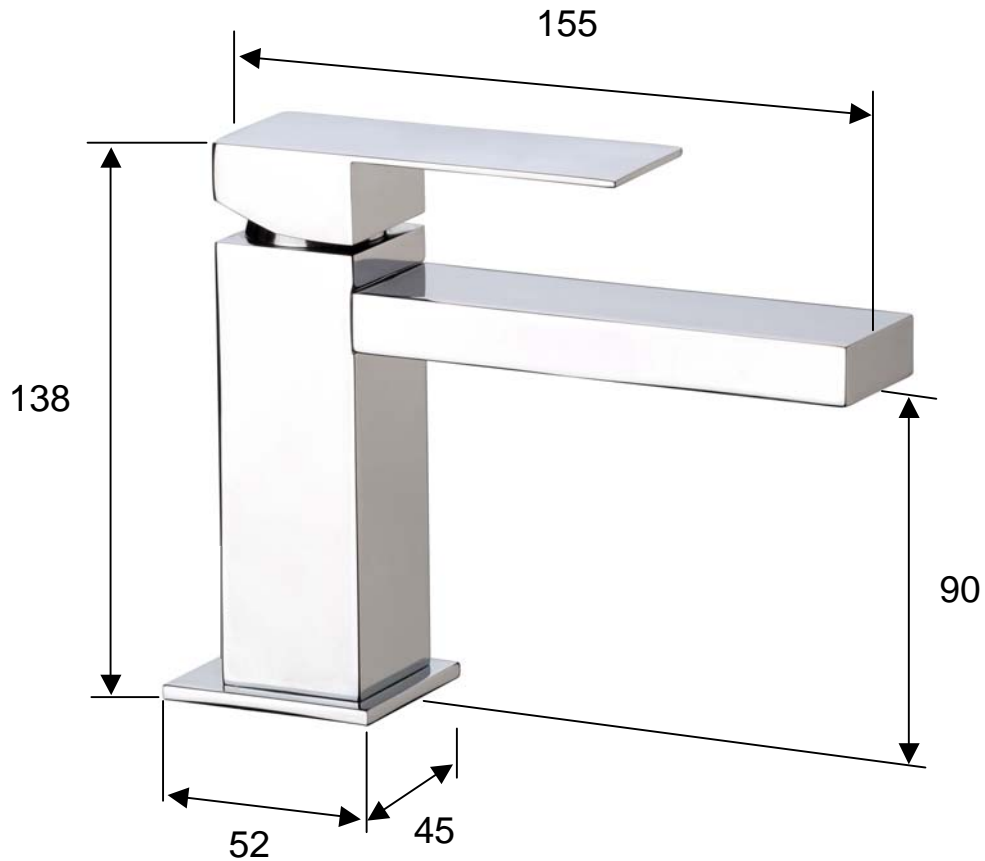

DANIEL

SCHEDA TECNICA TECHNICAL FEATURES

ART. COD.

SK 606

MATERIALI / MATERIALS

OTTONE CROMATO / CHROME PLATED BRASS

CROMATURA / CHROME PLATING

UNI EN 248