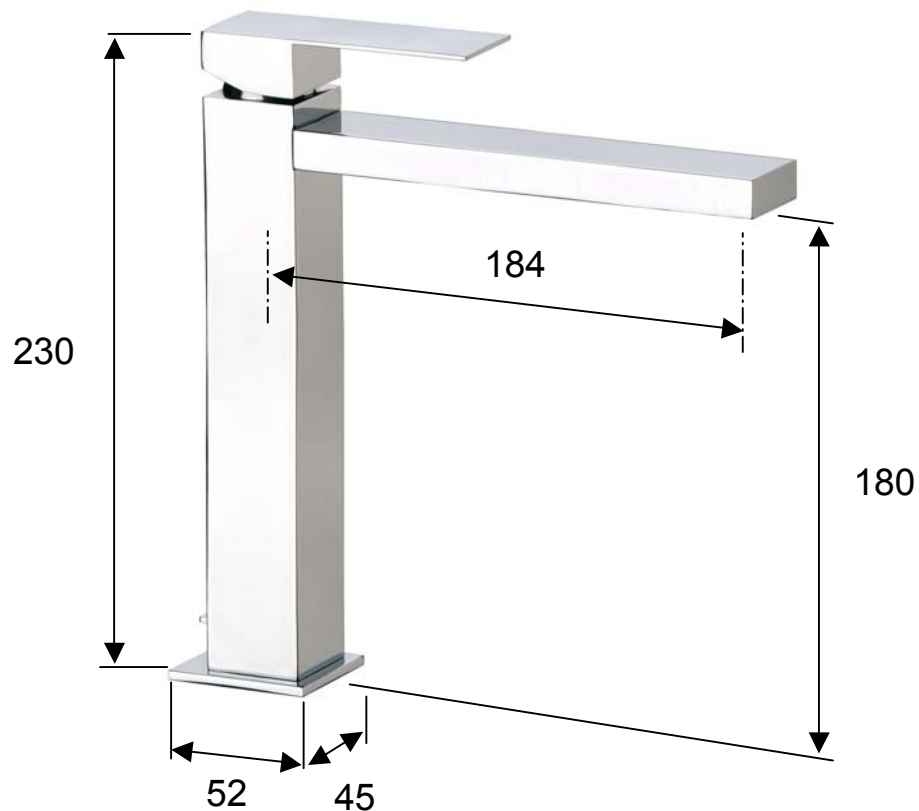

DANIEL

SCHEDA TECNICA TECHNICAL FEATURES

ART. COD.

SK 607 B

MATERIALI / MATERIALS

OTTONE CROMATO / CHROME PLATED BRASS

CROMATURA / CHROME PLATING

UNI EN 248