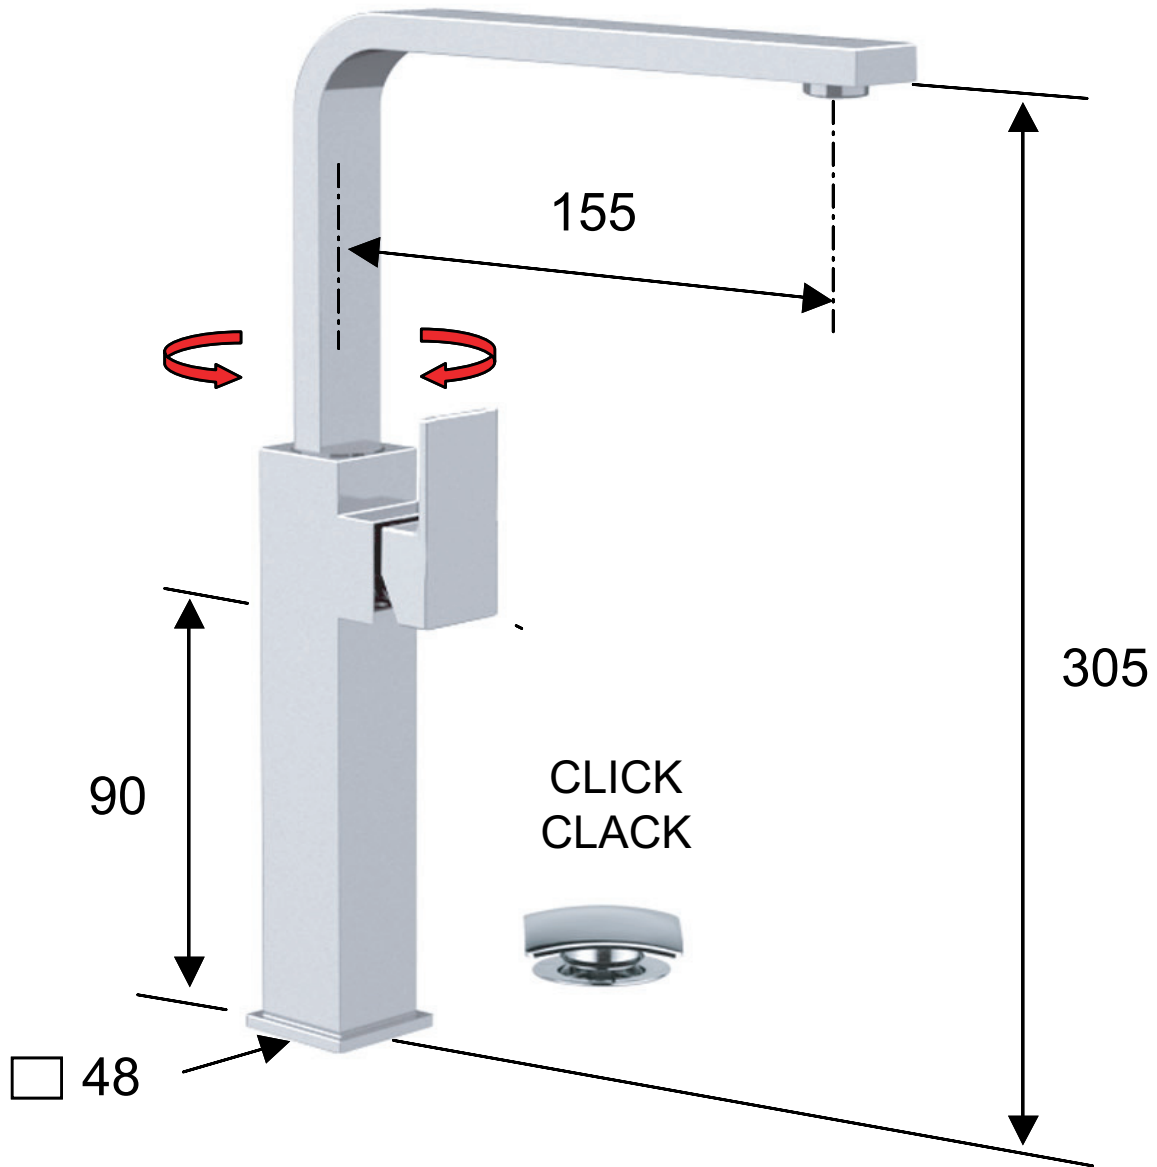

DANIEL

SCHEDA TECNICA TECHNICAL FEATURES

ART. COD.

SK605RL

MATERIALI / MATERIALS

OTTONE CROMATO / CHROME PLATED BRASS

CROMATURA / CHROME PLATING

UNI EN 248