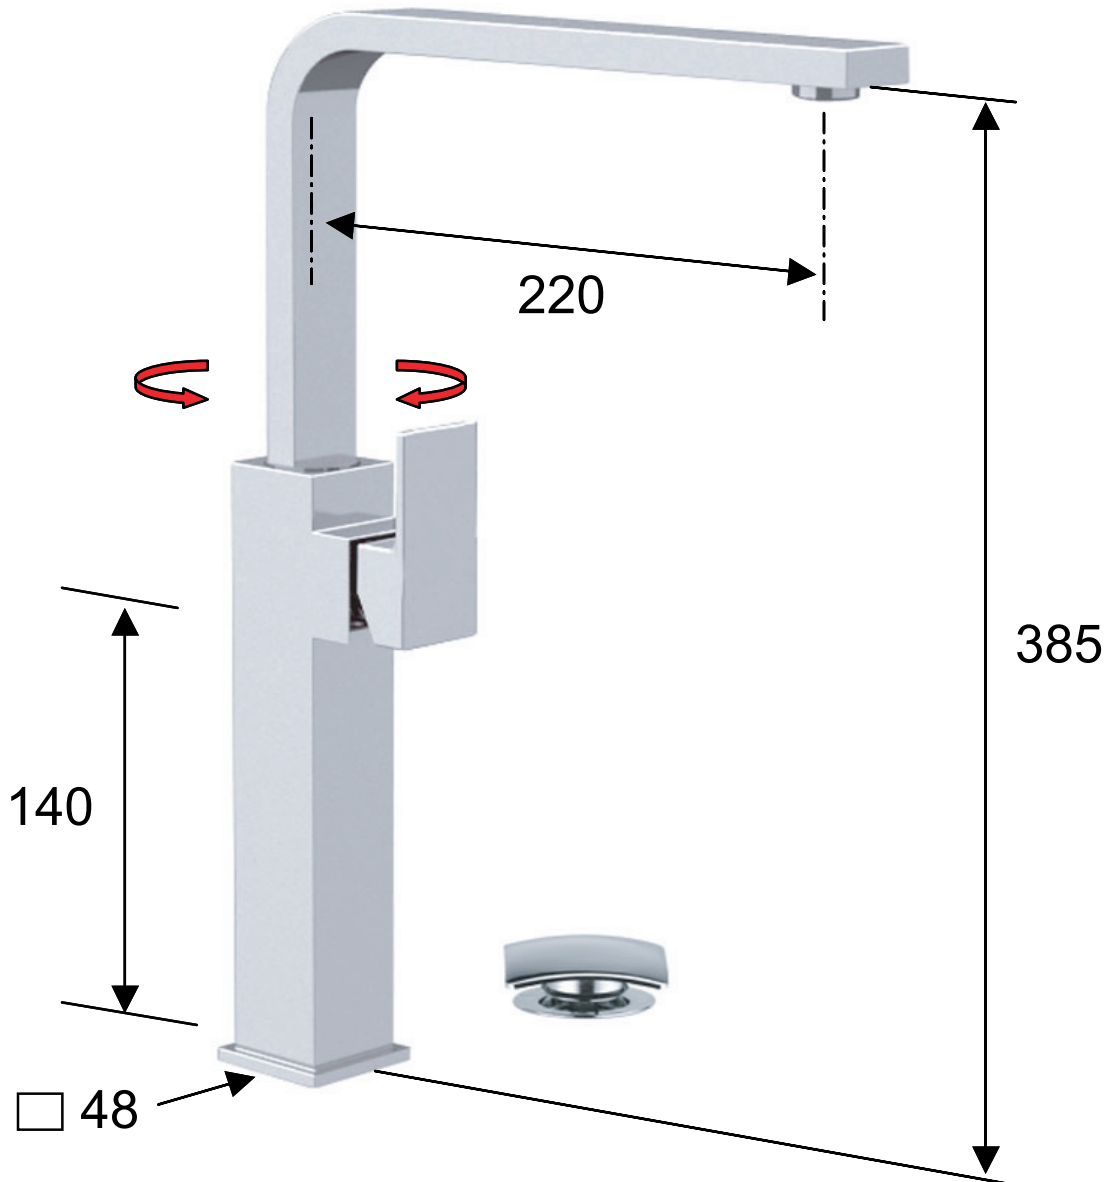

DANIEL

SCHEDA TECNICA TECHNICAL FEATURES

ART. COD.

SK605RXL

MATERIALI / MATERIALS

OTTONE CROMATO / CHROME PLATED BRASS

CROMATURA / CHROME PLATING

UNI EN 248