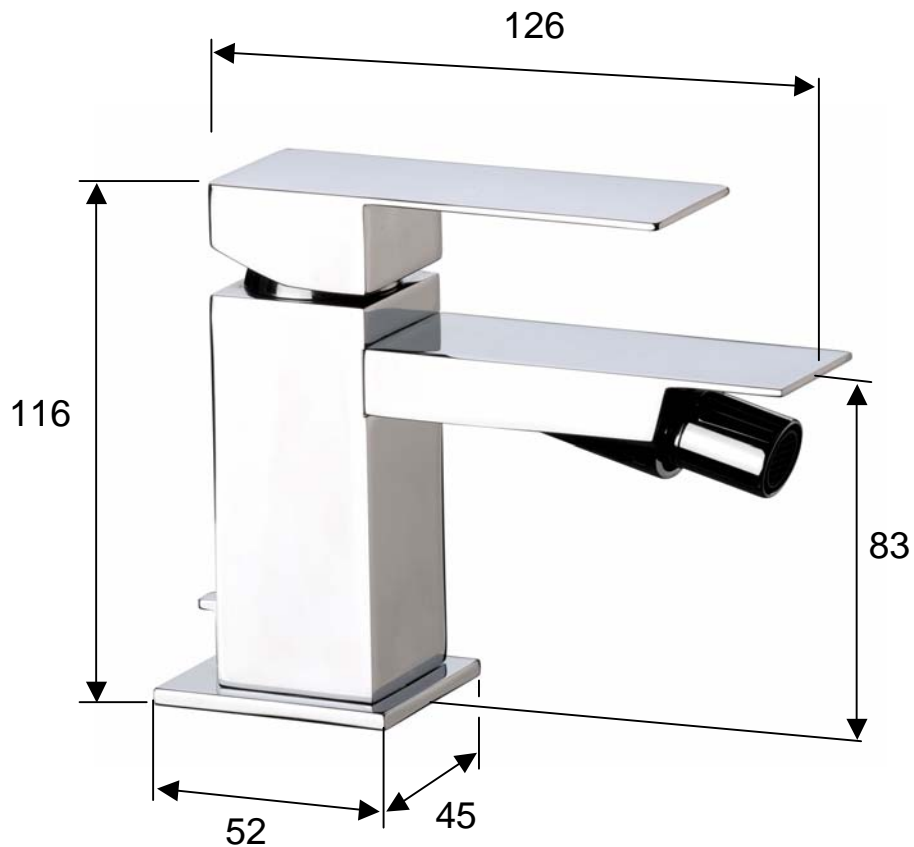

DANIEL

SCHEDA TECNICA TECHNICAL FEATURES

ART. COD.

SK 604

MATERIALI / MATERIALS

OTTONE CROMATO / CHROME PLATED BRASS

CROMATURA / CHROME PLATING

UNI EN 248