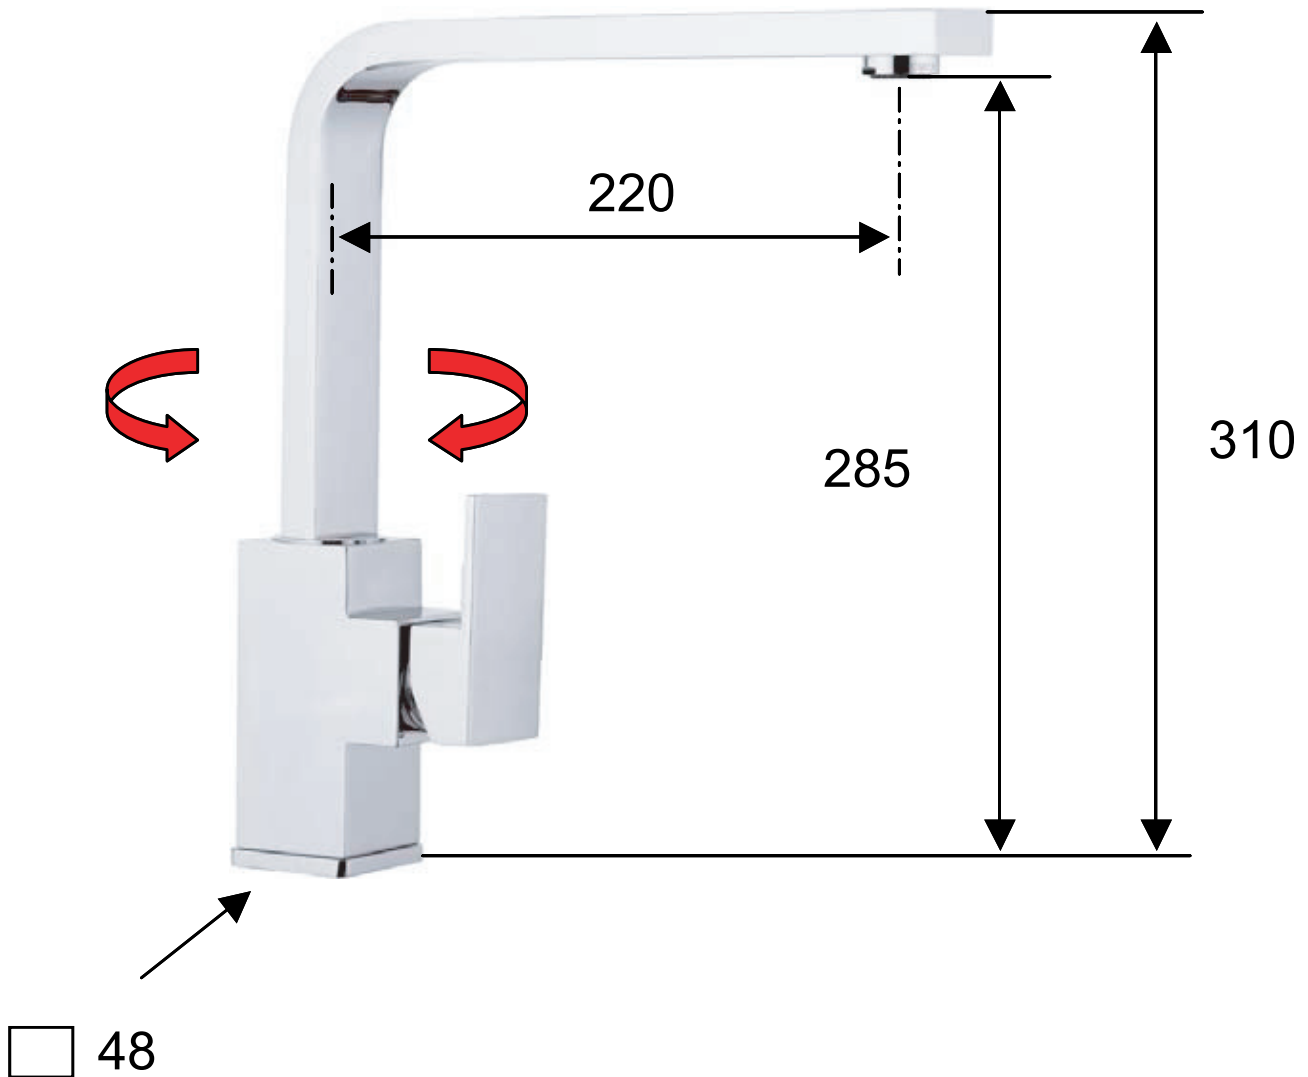

DANIEL

SCHEDA TECNICA TECHNICAL FEATURES

ART. COD.

SK617

MATERIALI / MATERIALS

OTTONE CROMATO / CHROME PLATED BRASS

CROMATURA / CHROME PLATING

UNI EN 248