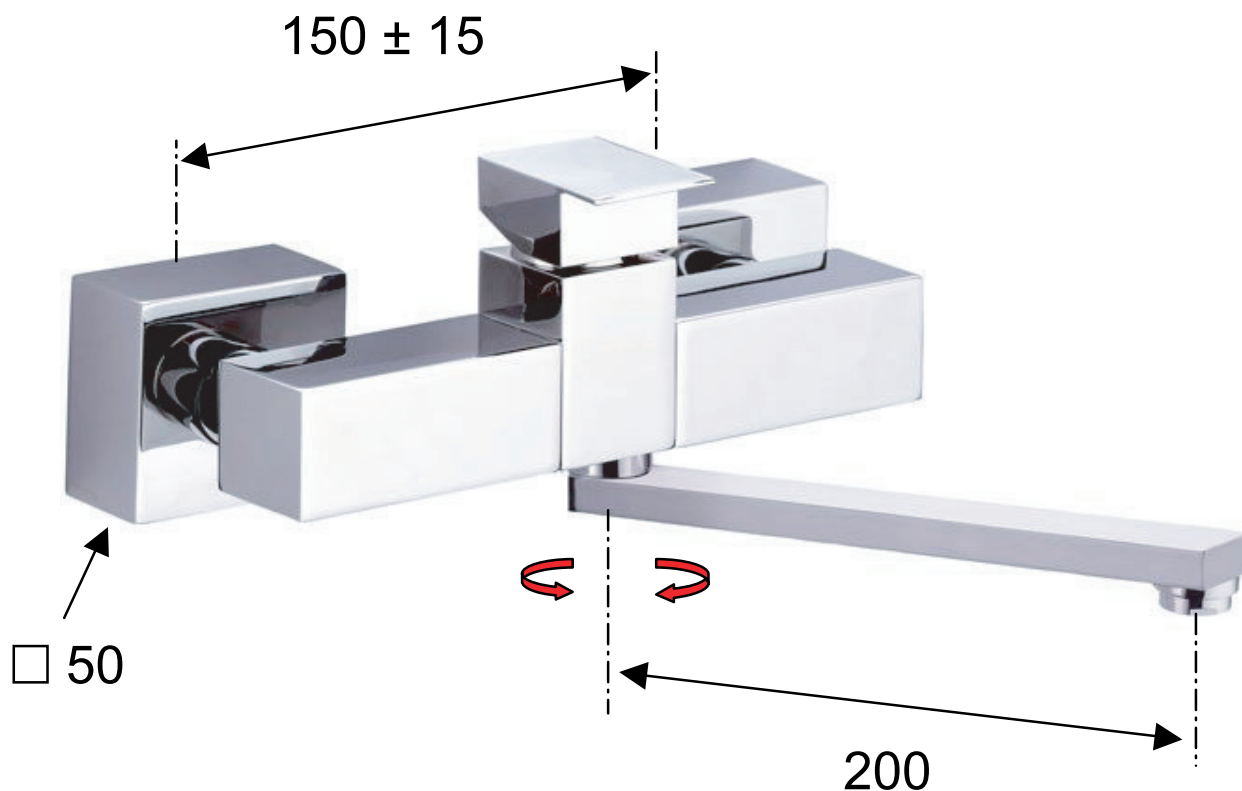

DANIEL

SCHEDA TECNICA TECHNICAL FEATURES

ART. COD.

SK609

MATERIALI / MATERIALS

OTTONE CROMATO / CHROME PLATED BRASS

CROMATURA / CHROME PLATING

UNI EN 248