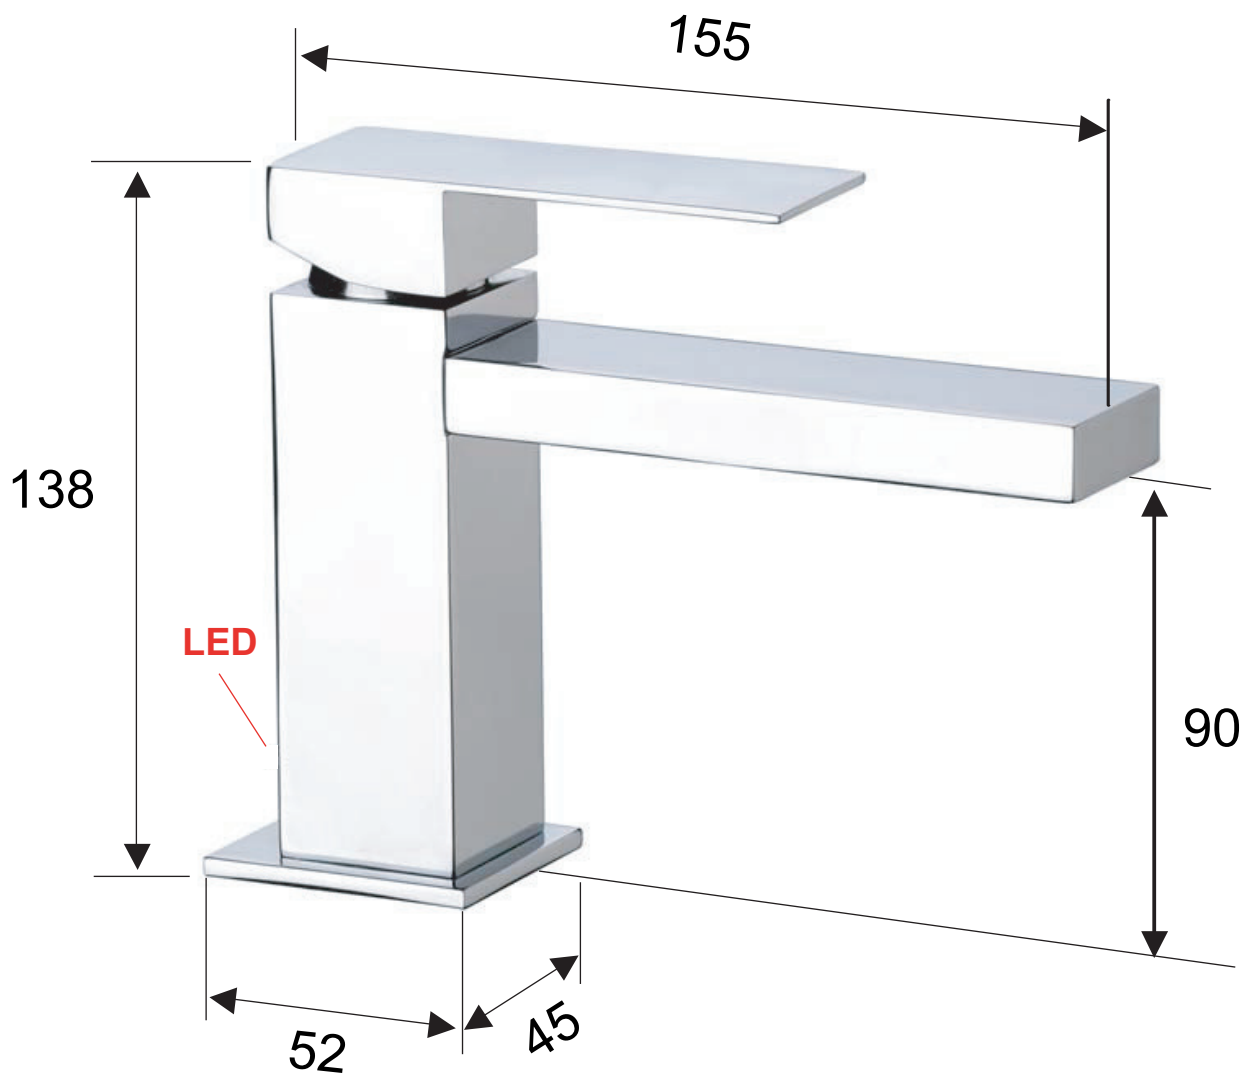

DANIEL

SCHEDA TECNICA TECHNICAL FEATURES

ART. COD.

SKA606

MATERIALI / MATERIALS

OTTONE CROMATO / CHROME PLATED BRASS

CROMATURA / CHROME PLATING

UNI EN 248