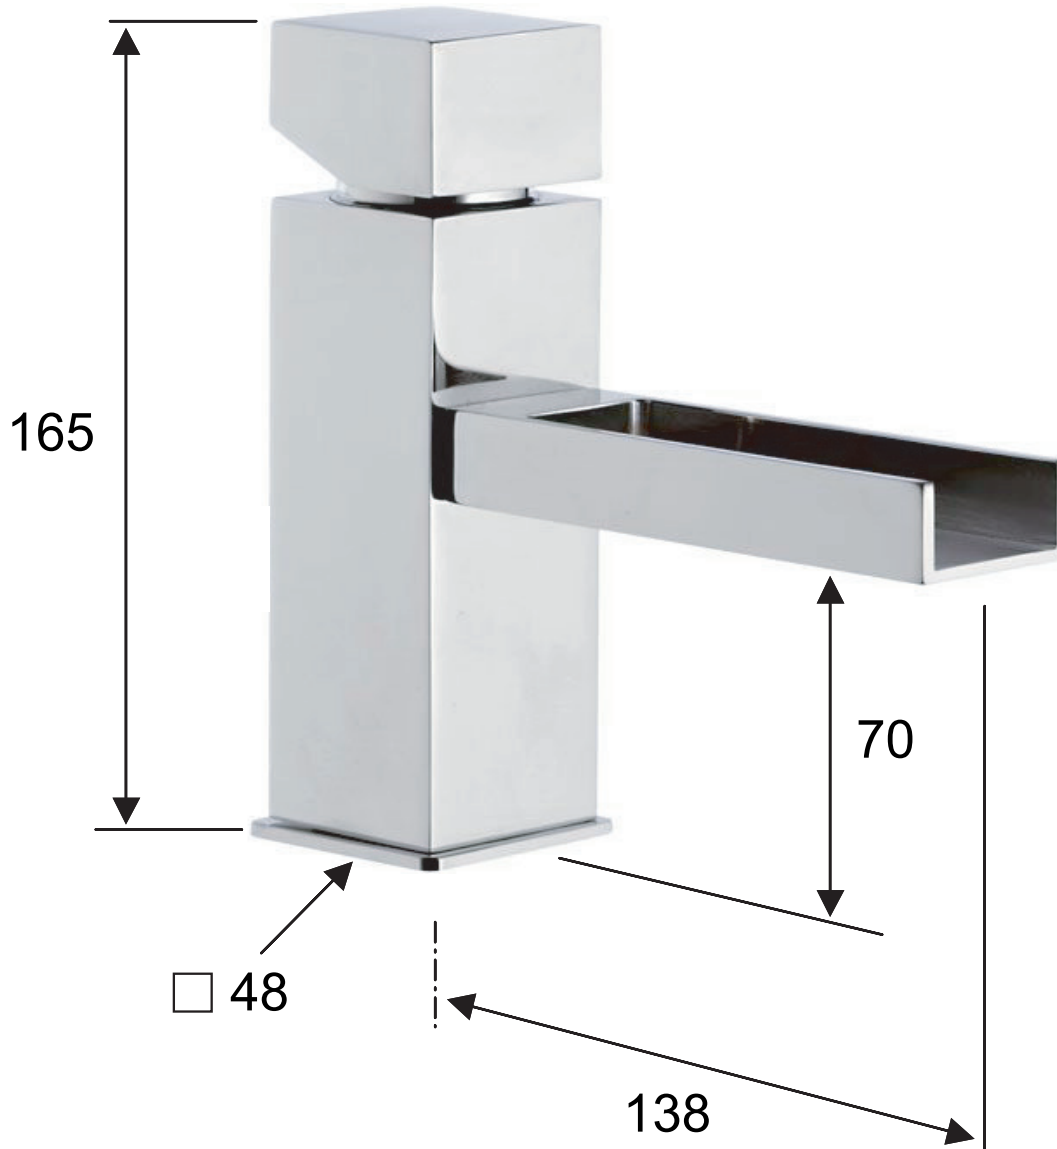

DANIEL

SCHEDA TECNICA TECHNICAL FEATURES

ART. COD.

CW606

MATERIALI / MATERIALS

OTTONE CROMATO / CHROME PLATED BRASS

CROMATURA / CHROME PLATING

UNI EN 248