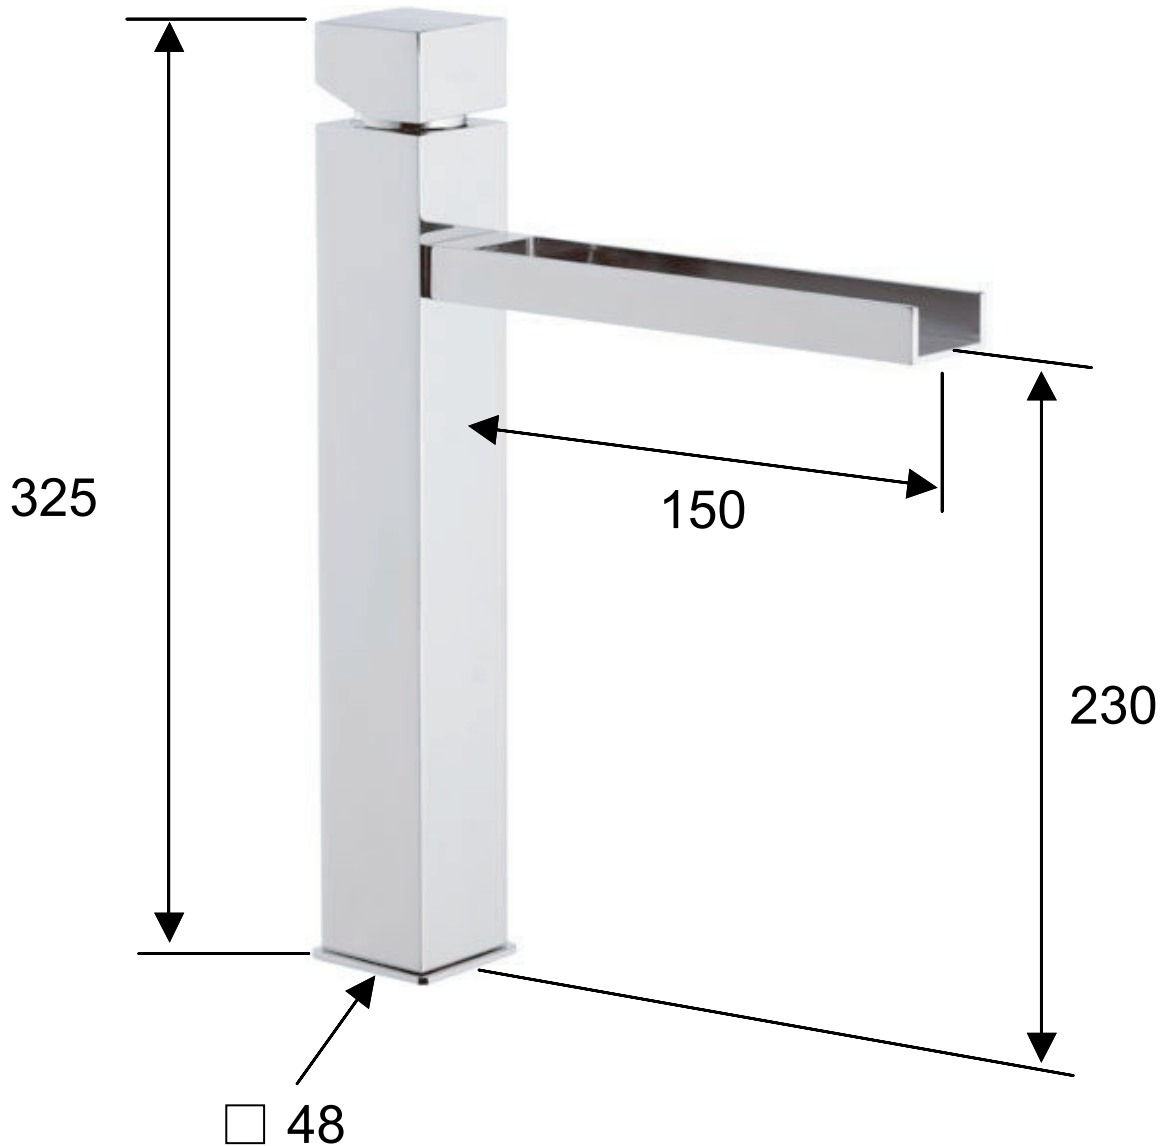

DANIEL

SCHEDA TECNICA TECHNICAL FEATURES

ART. COD.

CW607B

MATERIALI / MATERIALS

OTTONE CROMATO / CHROME PLATED BRASS

CROMATURA / CHROME PLATING

UNI EN 248