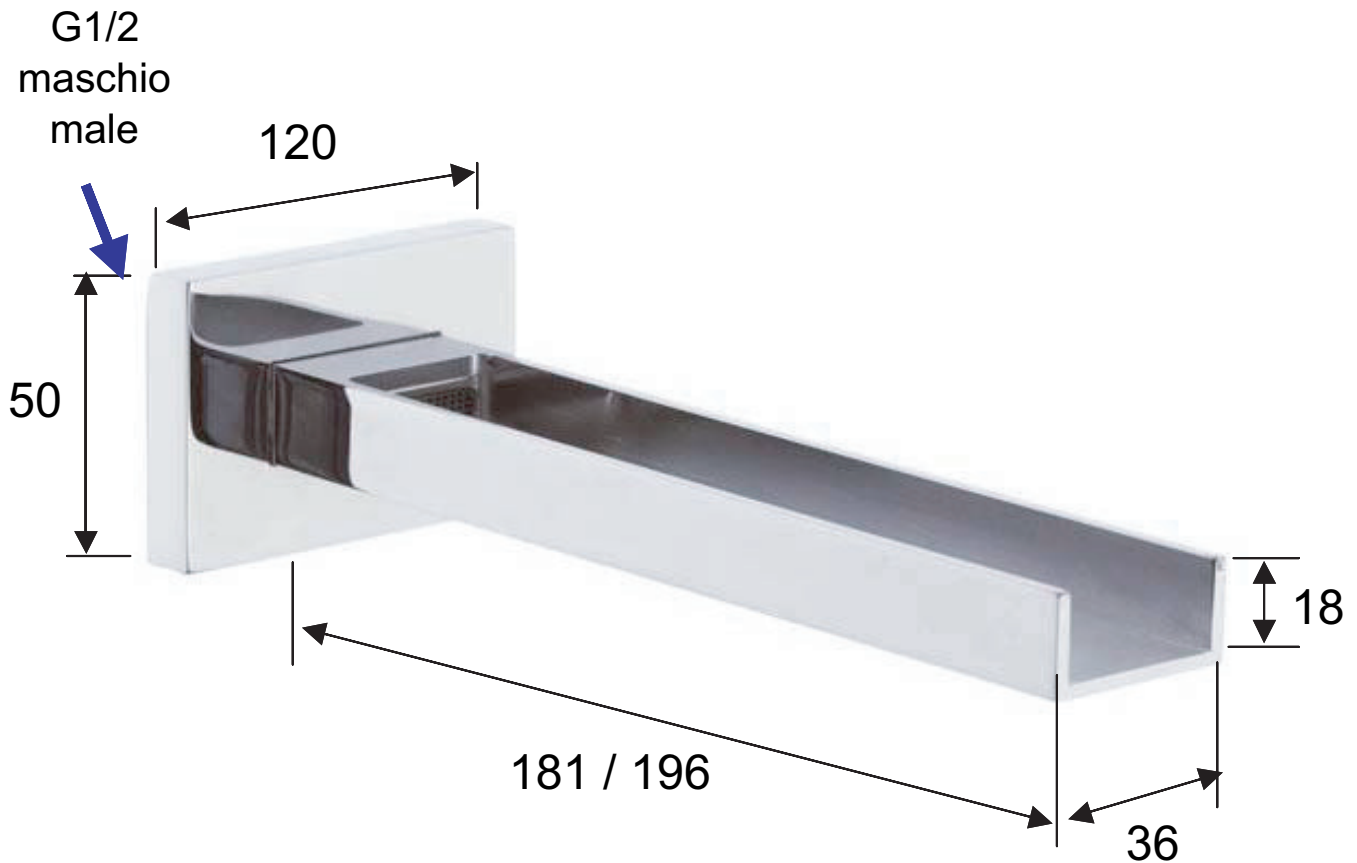

DANIEL

SCHEDA TECNICA TECHNICAL FEATURES

ART. COD.

CW4704

MATERIALI / MATERIALS

OTTONE CROMATO / CHROME PLATED BRASS

CROMATURA / CHROME PLATING

UNI EN 248