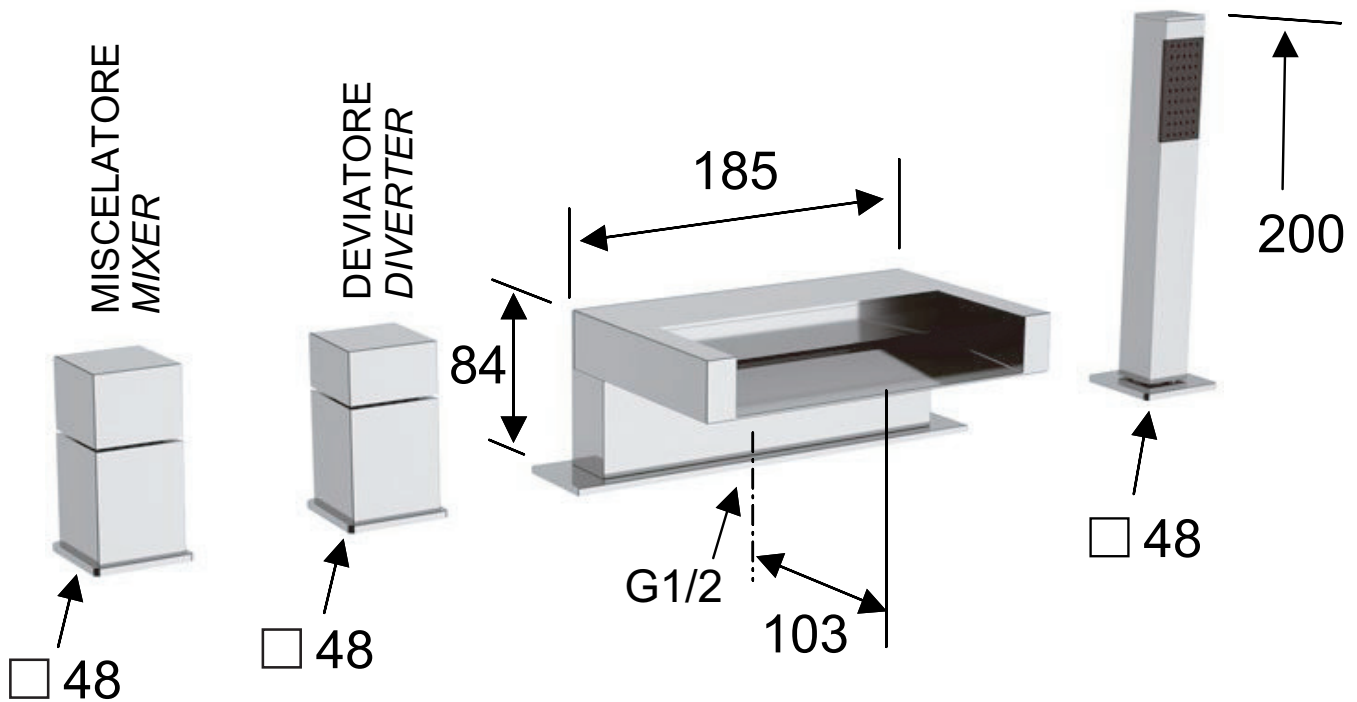

DANIEL

SCHEDA TECNICA TECHNICAL FEATURES

ART. COD.

CU697

MATERIALI / MATERIALS

OTTONE CROMATO / CHROME PLATED BRASS

CROMATURA / CHROME PLATING

UNI EN 248