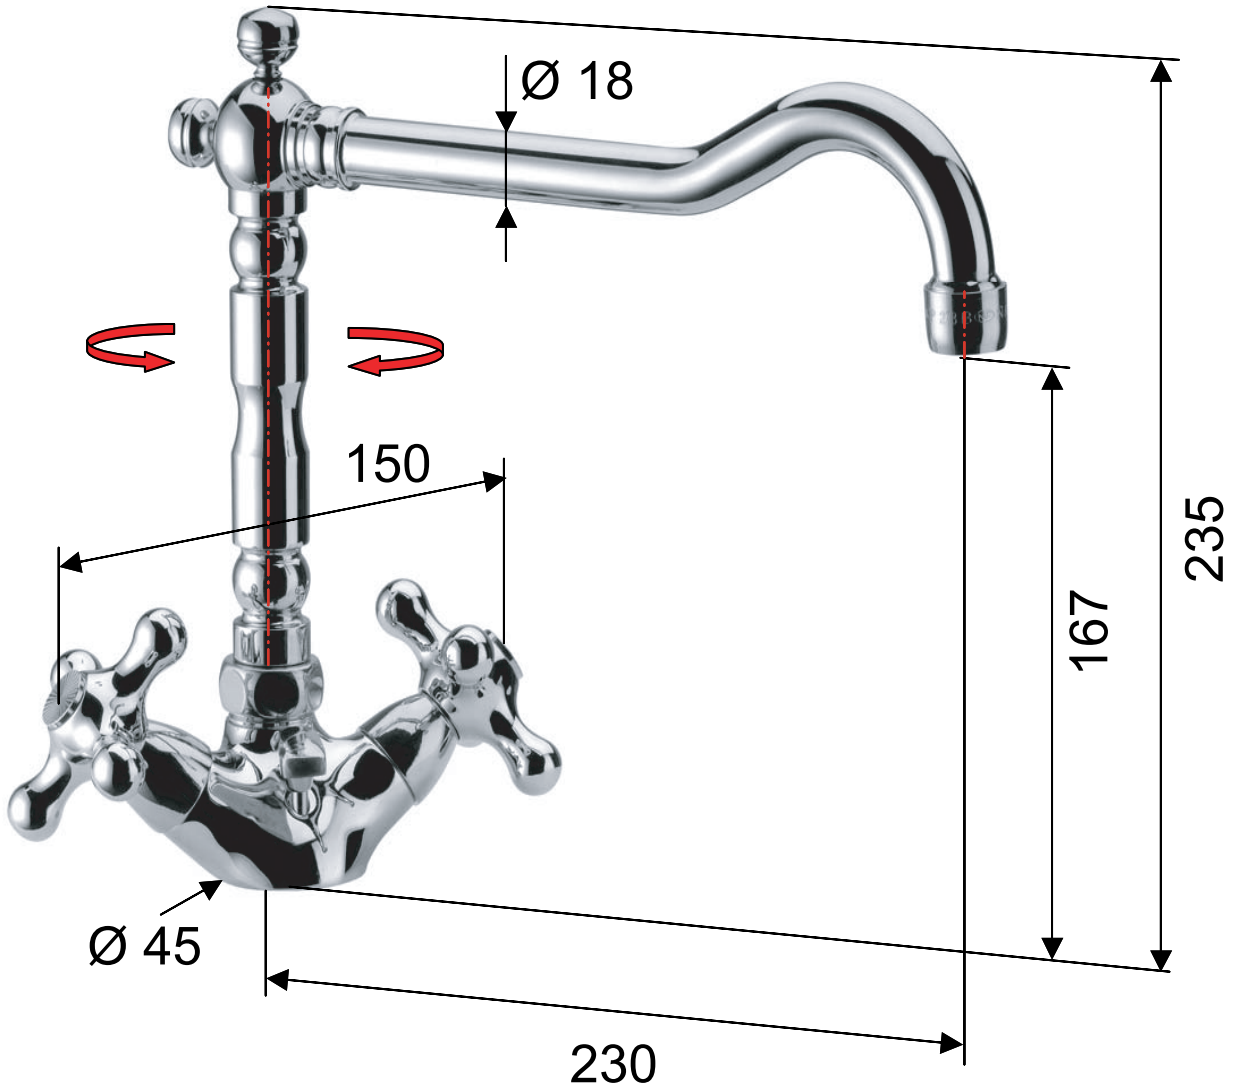

DANIEL

SCHEDA TECNICA TECHNICAL FEATURES

ART. COD.

V5400

MATERIALI / MATERIALS

OTTONE CROMATO / CHROME PLATED BRASS

CROMATURA / CHROME PLATING

UNI EN 248