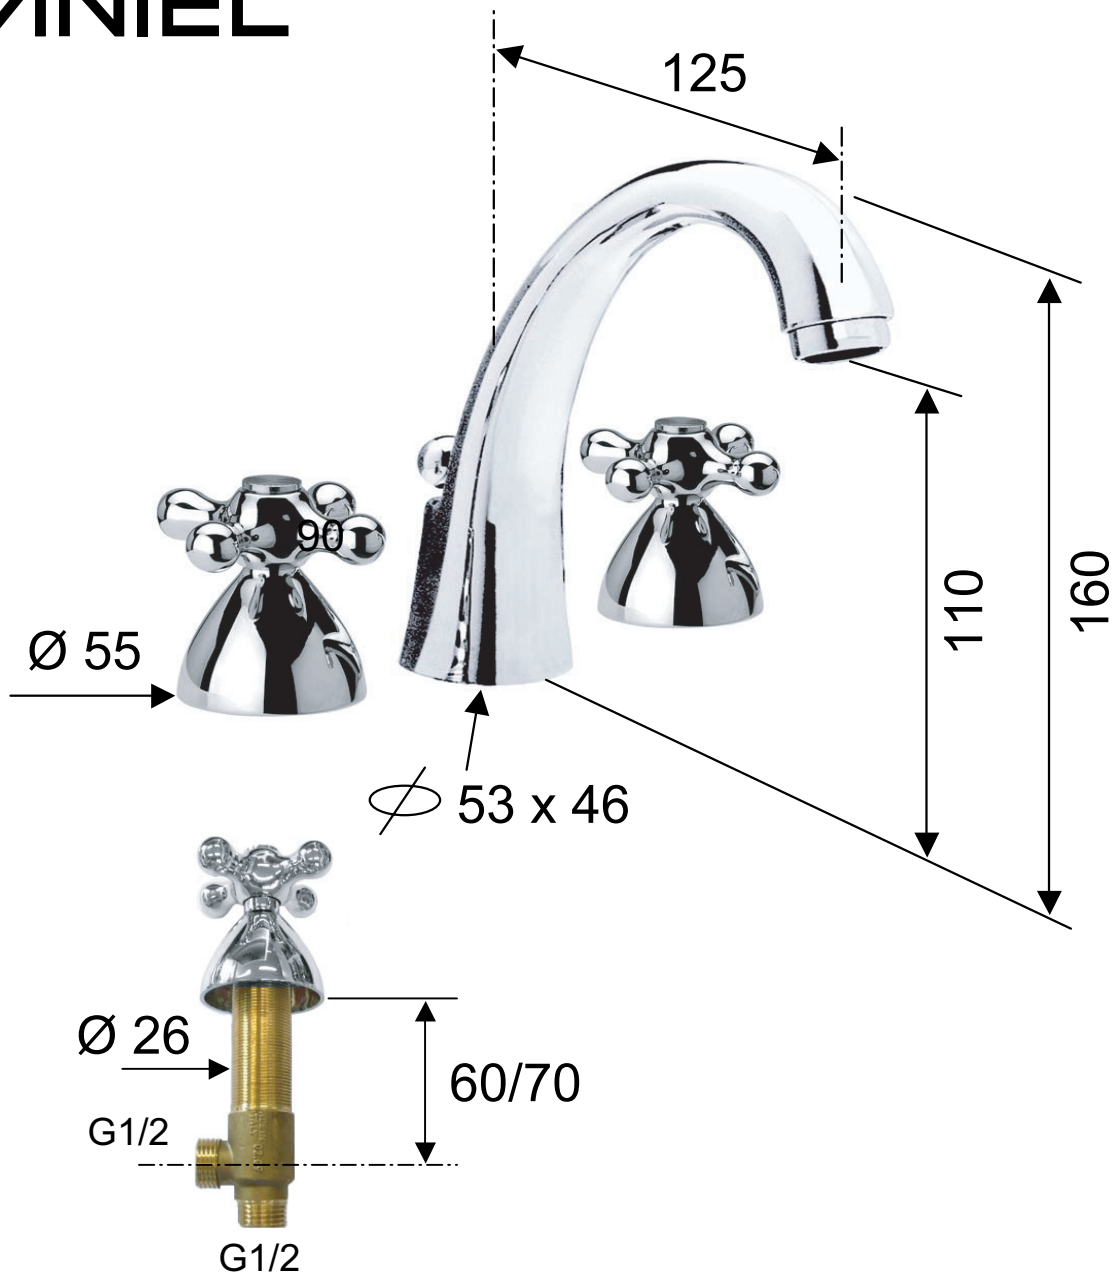

**DANIEL**

SCHEDA TECNICA TECHNICAL FEATURES

ART. COD.

**V5003L**

**MATERIALI / MATERIALS**

OTTONE CROMATO / CHROME PLATED BRASS

**CROMATURA / CHROME PLATING**

UNI EN 248