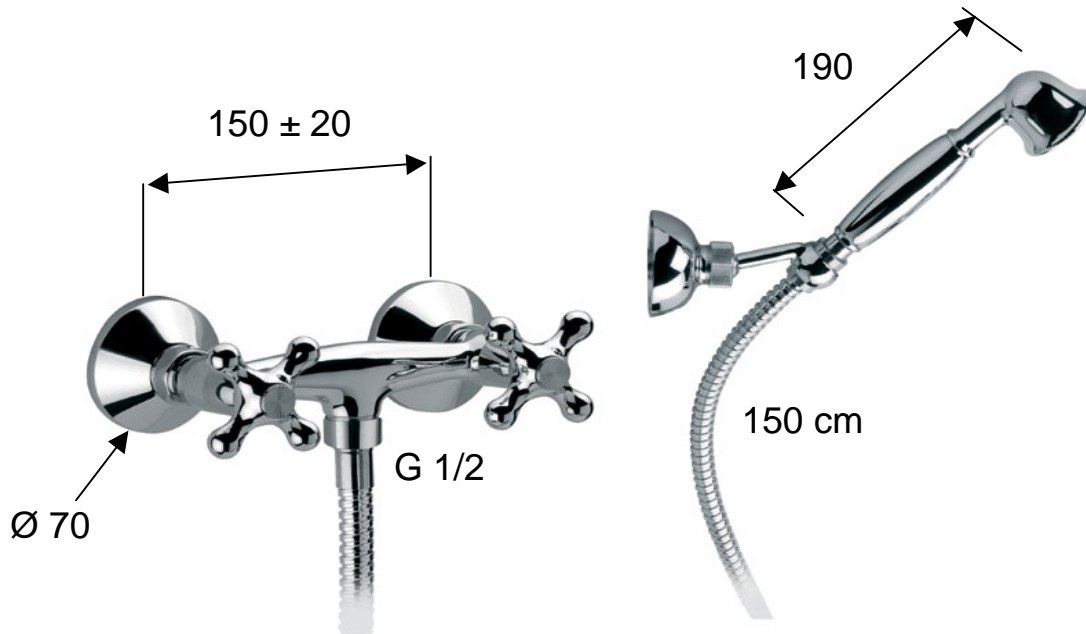

**DANIEL**

SCHEDA TECNICA TECHNICAL FEATURES

ART. COD.

V4433A

### **MATERIALI / MATERIALS**

OTTONE CROMATO / CHROME PLATED BRASS