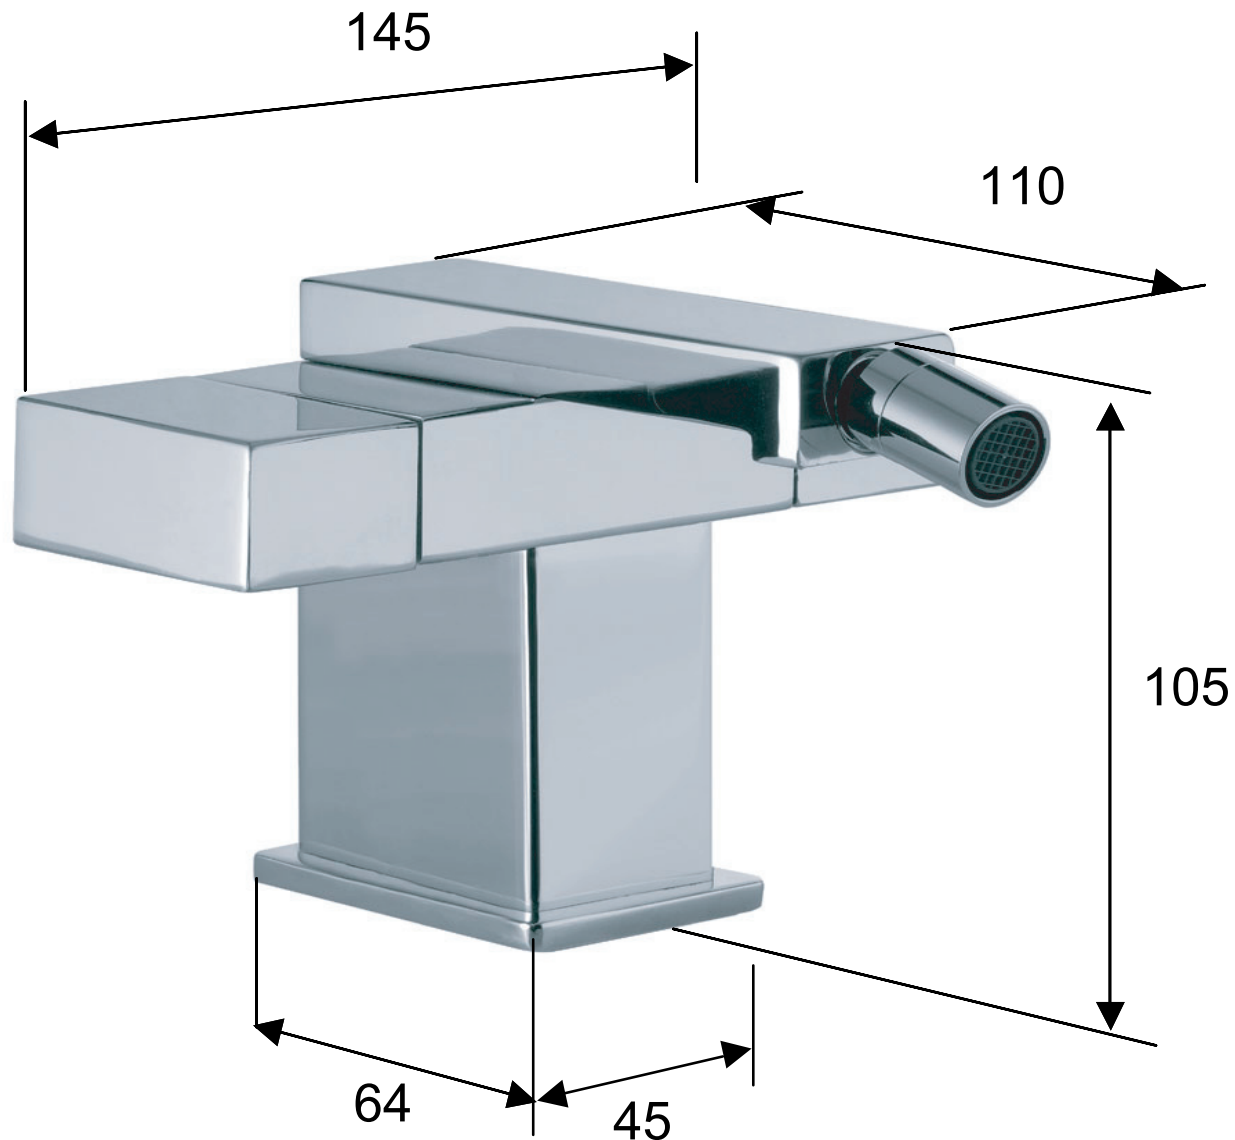

DANIEL

SCHEDA TECNICA *TECHNICAL FEATURES*

ART. COD.

W6210

MATERIALI / MATERIALS

OTTONE CROMATO / CHROME PLATED BRASS

CROMATURA / CHROME PLATING

UNI EN 248