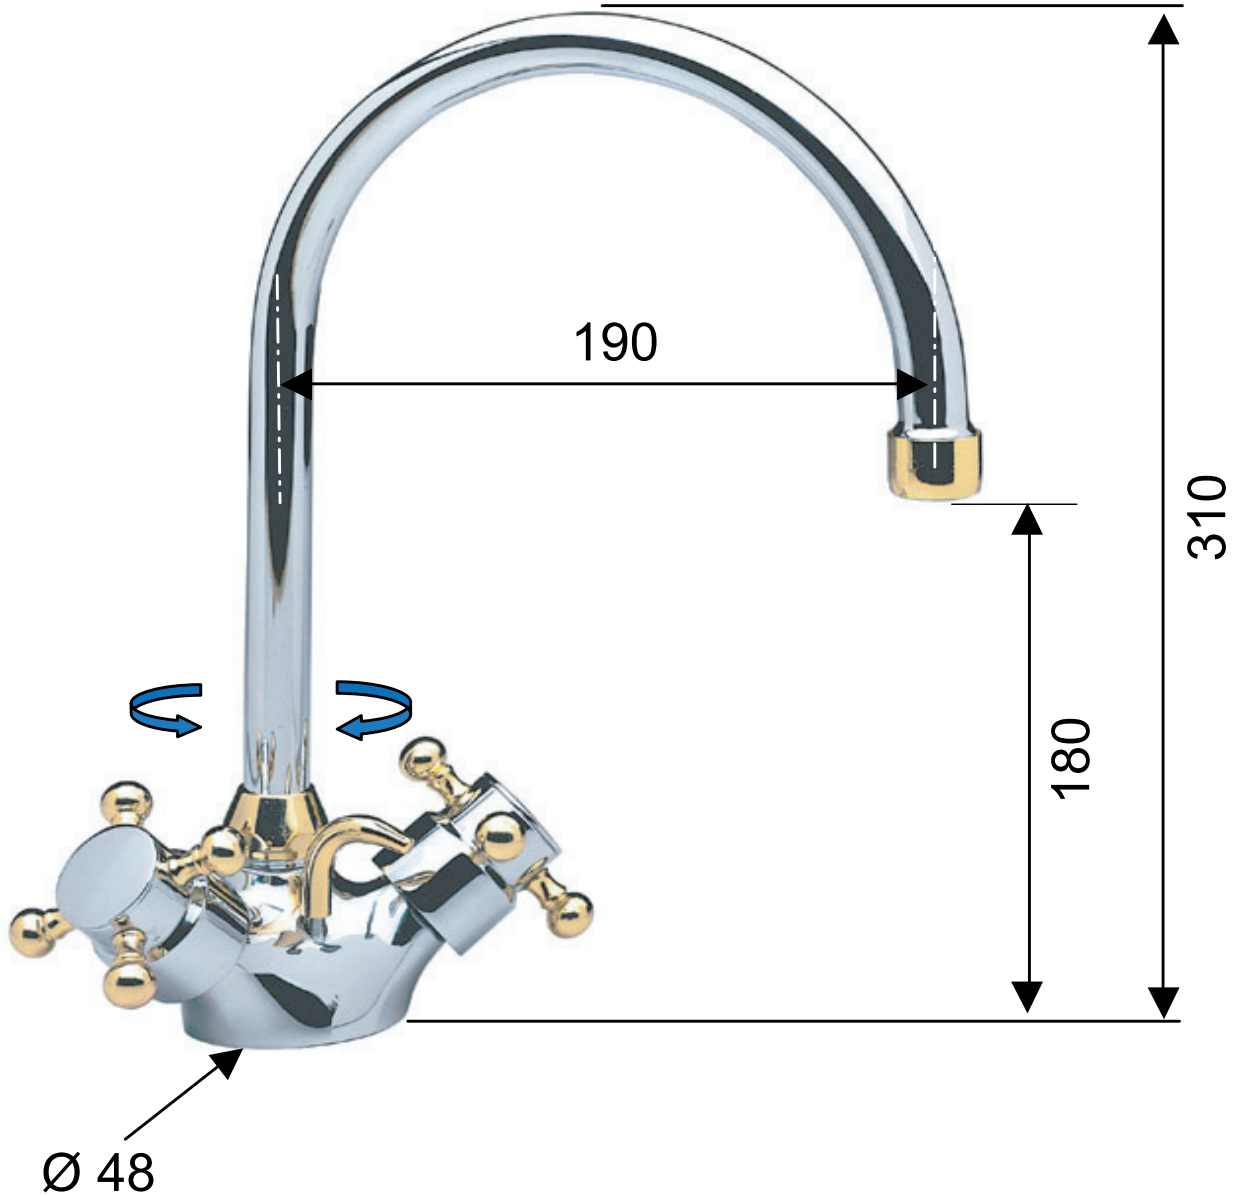

**DANIEL**

SCHEDA TECNICA TECHNICAL FEATURES

ART. COD.

**T5116 CRDO**

**MATERIALI / MATERIALS**

OTTONE CROMATO / CHROME PLATED BRASS

**CROMATURA / CHROME PLATING**

UNI EN 248