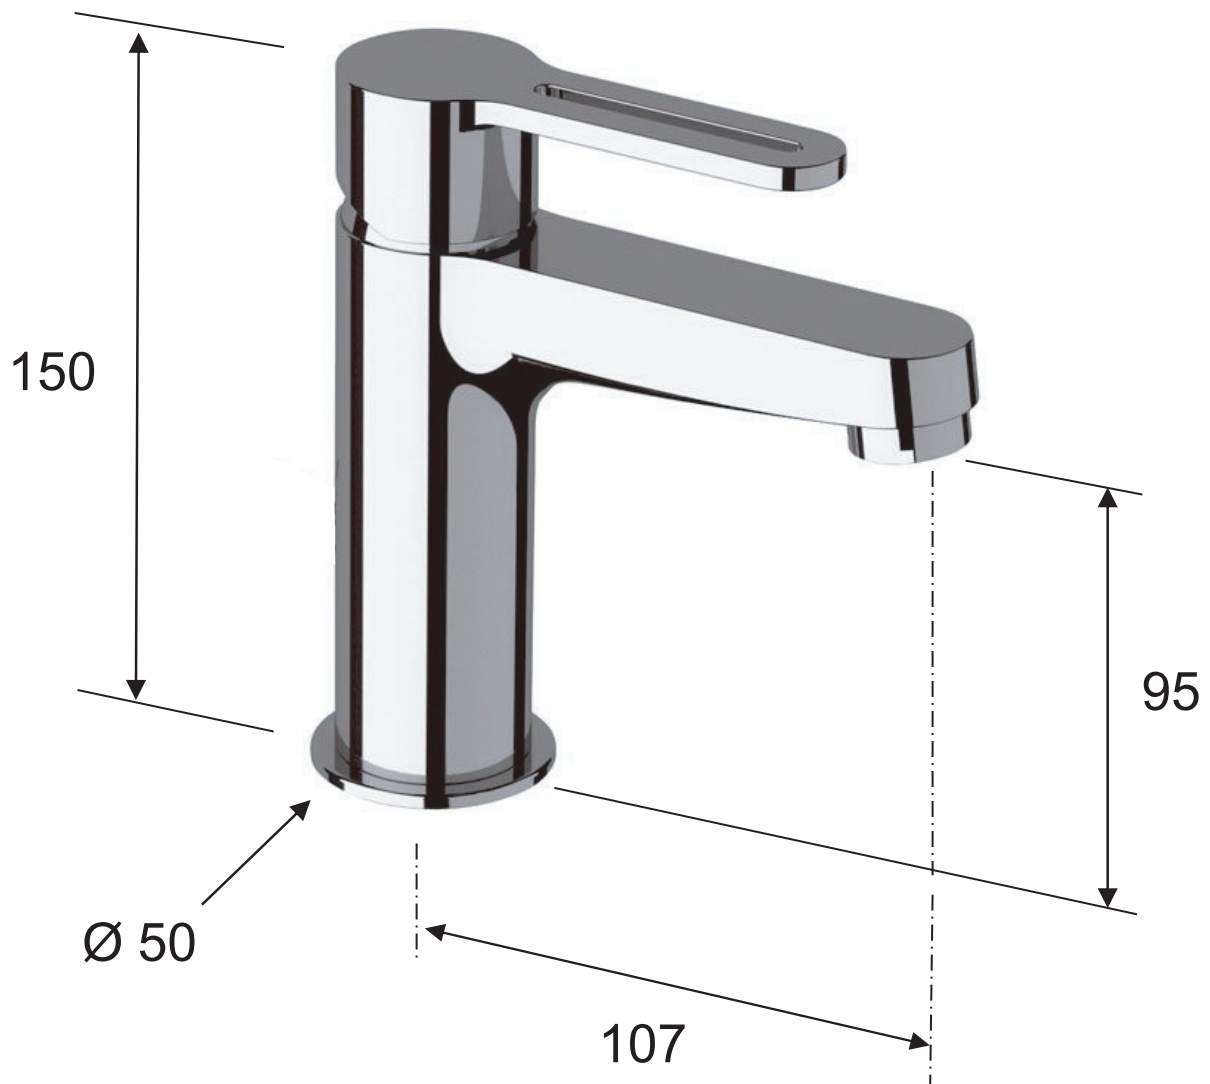

DANIEL

SCHEDA TECNICA TECHNICAL FEATURES

ART. COD.

SR606

MATERIALI / MATERIALS

OTTONE CROMATO / CHROME PLATED BRASS

CROMATURA / CHROME PLATING

UNI EN 248