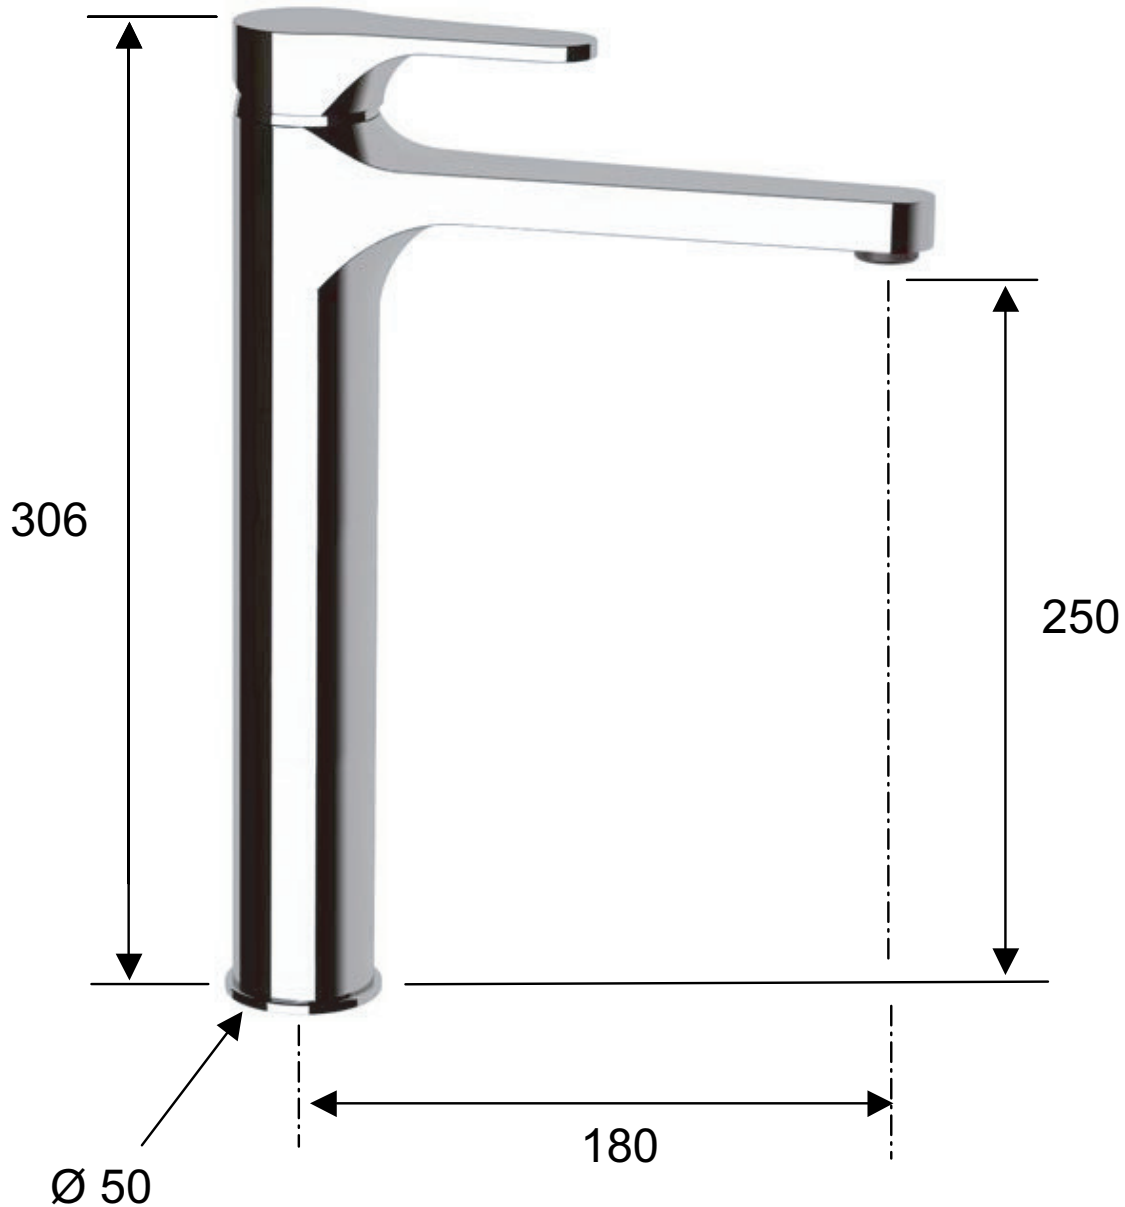

DANIEL

SCHEDA TECNICA TECHNICAL FEATURES

ART. COD.

OM607X

MATERIALI / MATERIALS

OTTONE CROMATO / CHROME PLATED BRASS

CROMATURA / CHROME PLATING

UNI EN 248