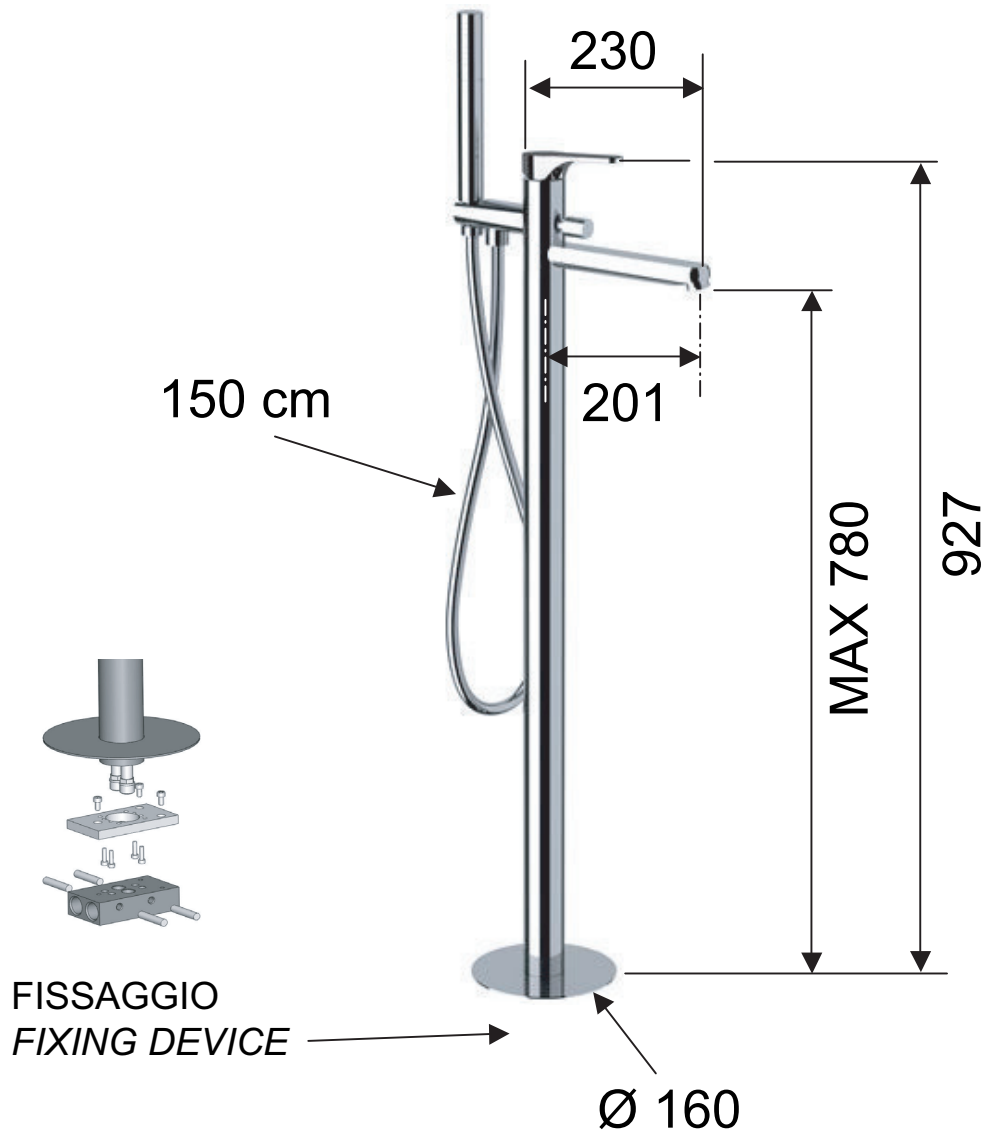

DANIEL

SCHEDA TECNICA TECHNICAL FEATURES

ART. COD.

OM678

MATERIALI / MATERIALS

OTTONE CROMATO / CHROME PLATED BRASS

CROMATURA / CHROME PLATING

UNI EN 248