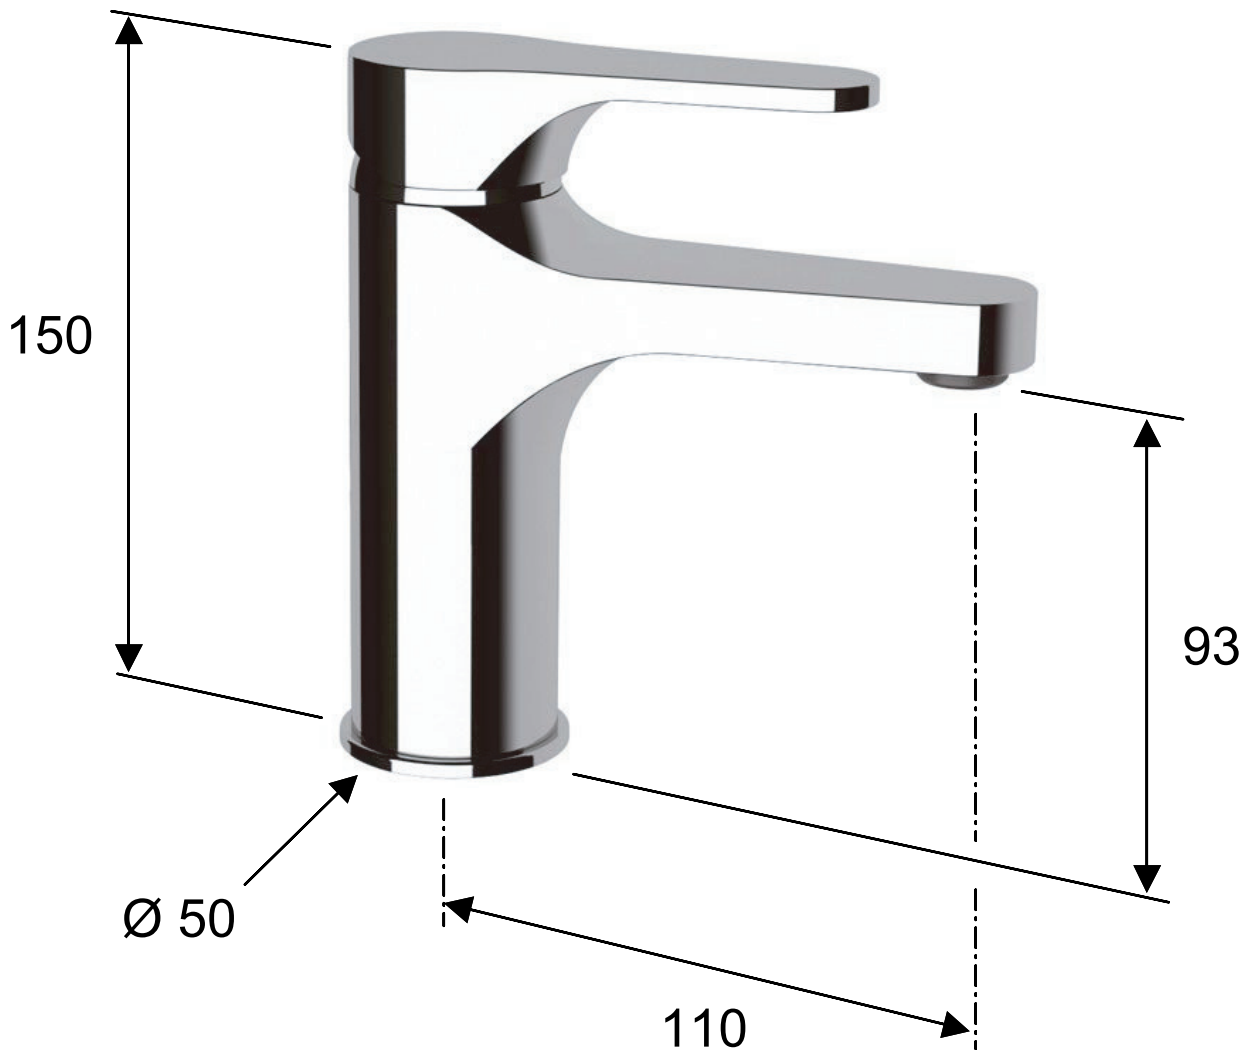

DANIEL

SCHEDA TECNICA TECHNICAL FEATURES

ART. COD.

OM606

MATERIALI / MATERIALS

OTTONE CROMATO / CHROME PLATED BRASS

CROMATURA / CHROME PLATING

UNI EN 248