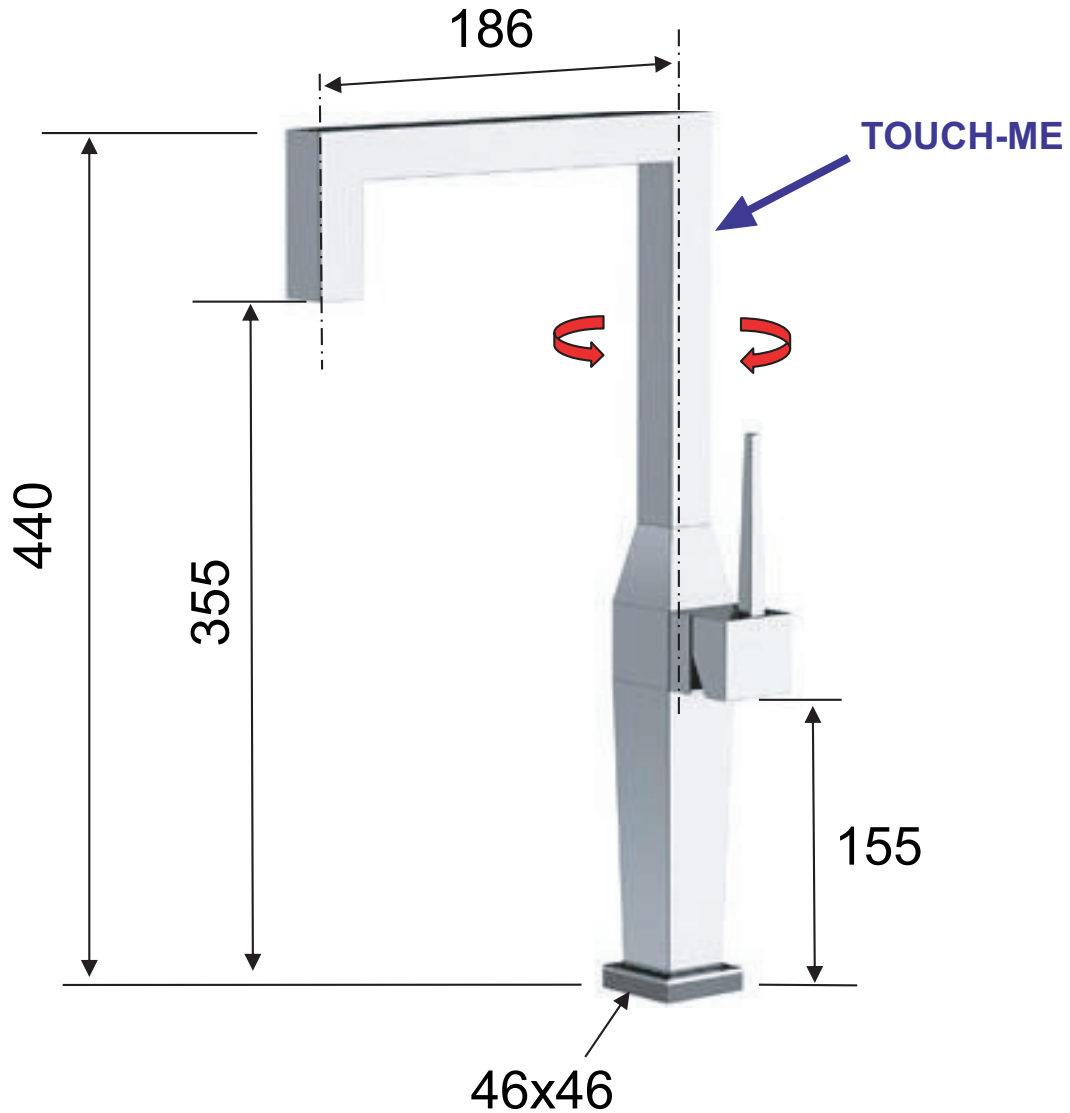

DANIEL

SCHEDA TECNICA TECHNICAL FEATURES

ART. COD.

KCT201

MATERIALI / MATERIALS

OTTONE CROMATO / CHROME PLATED BRASS

CROMATURA / CHROME PLATING

UNI EN 248