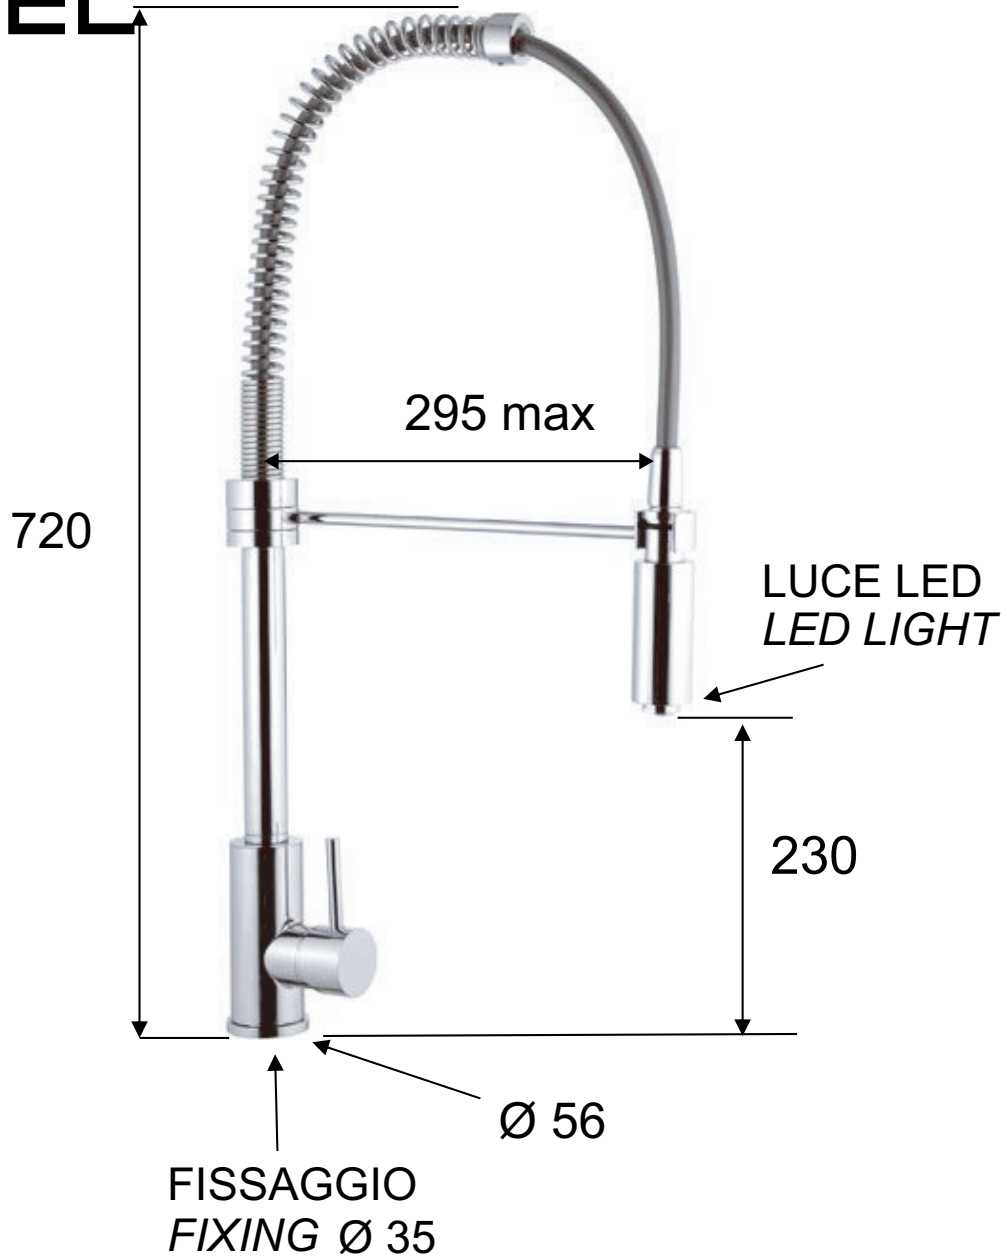

SCHEDA TECNICA TECHNICAL FEATURES

ART. COD.

SL20684

DANIEL

MATERIALI / MATERIALS

OTTONE CROMATO / CHROME PLATED BRASS

CROMATURA / CHROME PLATING

UNI EN 248