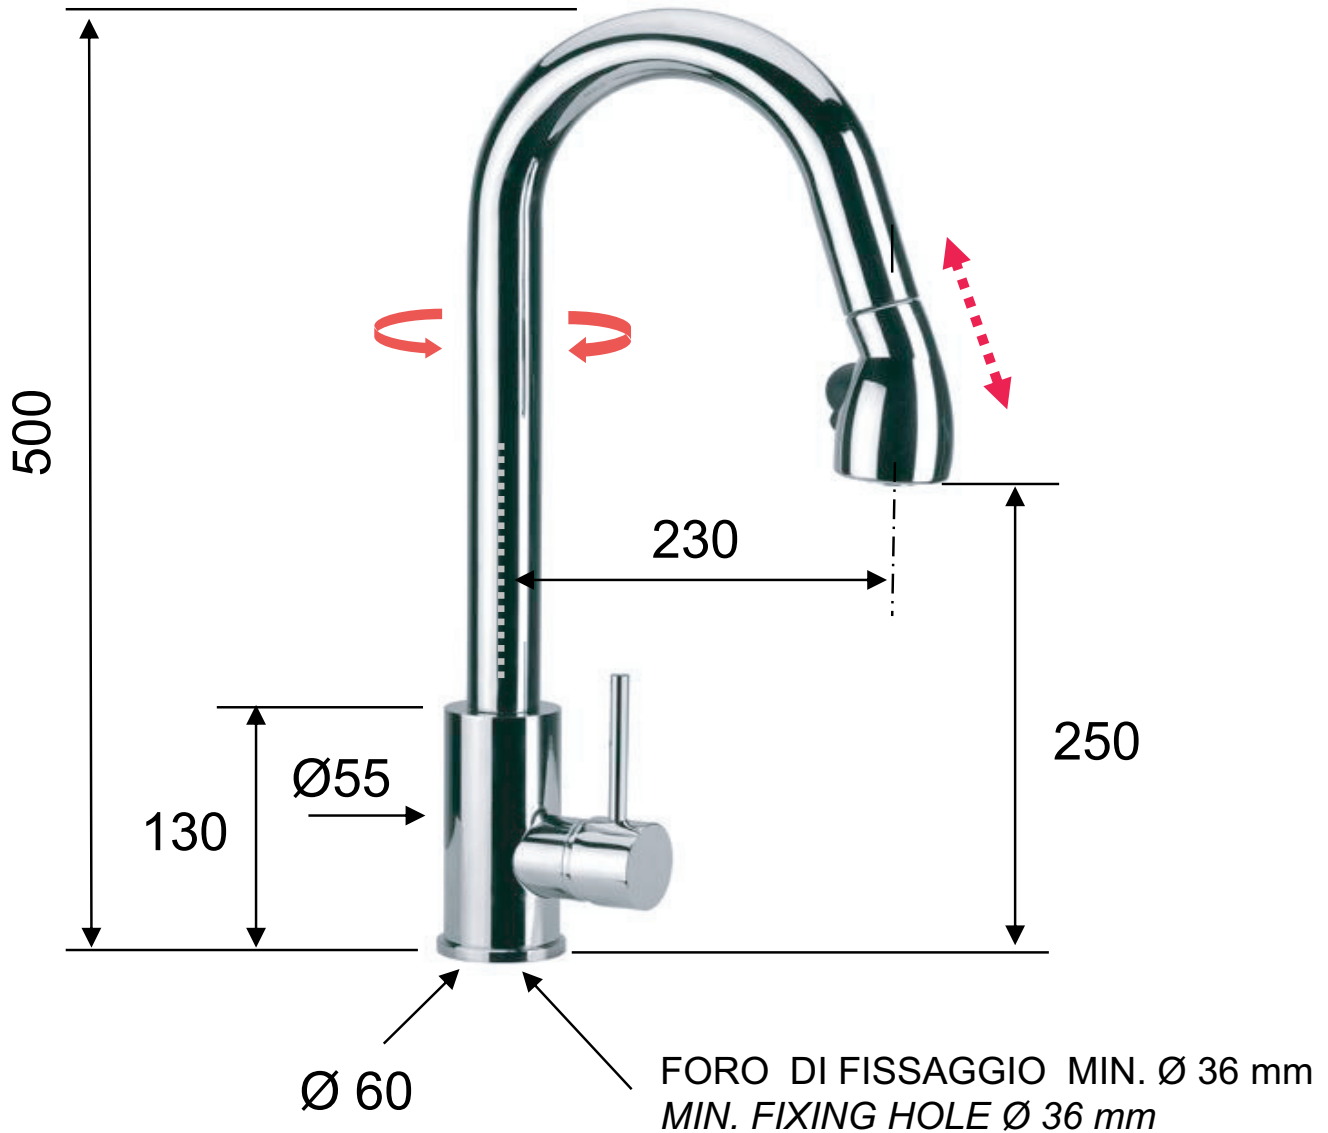

DANIEL

SCHEDA TECNICA TECHNICAL FEATURES

ART. COD.

S20693

MATERIALI / MATERIALS

OTTONE CROMATO / CHROME PLATED BRASS

CROMATURA / CHROME PLATING

UNI EN 248