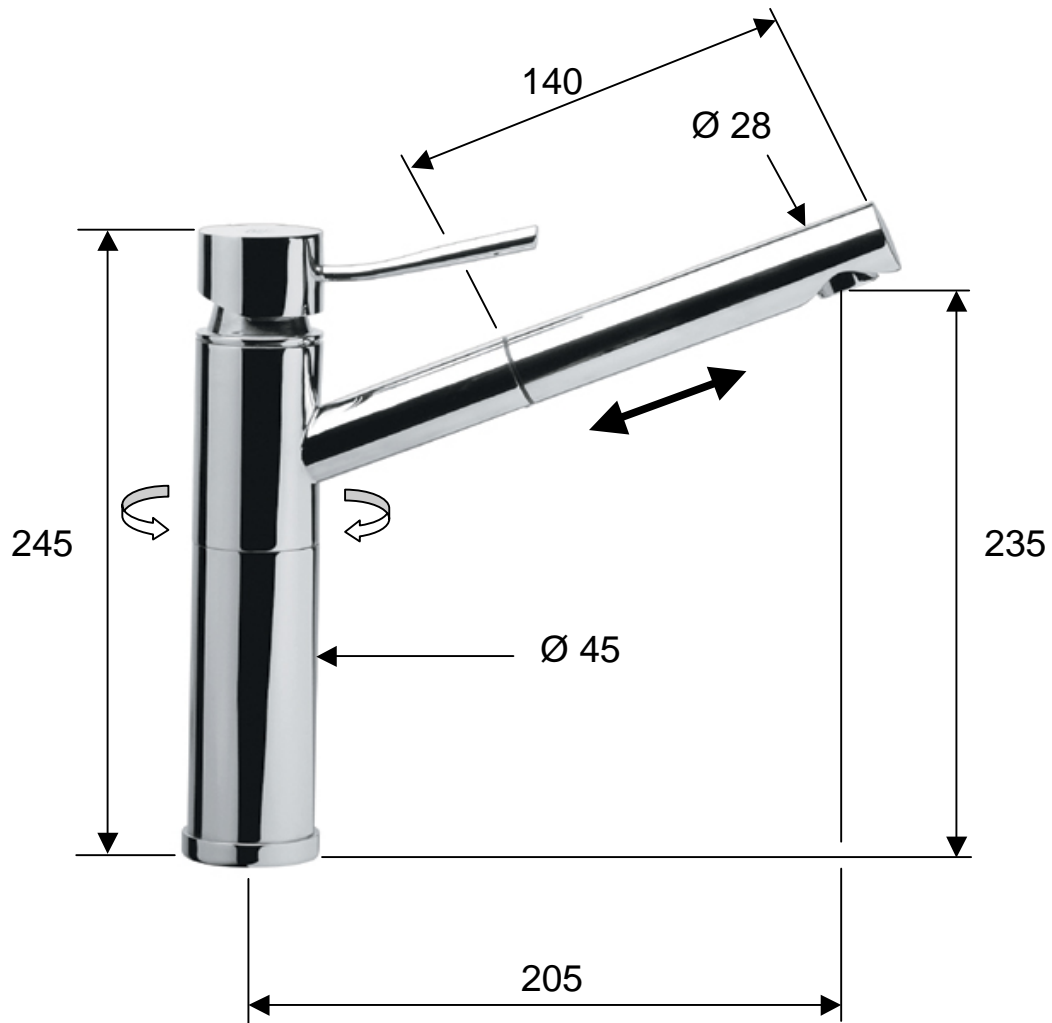

DANIEL

SCHEDA TECNICA TECHNICAL FEATURES

ART. COD.

S20613

MATERIALI / MATERIALS

OTTONE CROMATO / CHROME PLATED BRASS

CROMATURA / CHROME PLATING

UNI EN 248