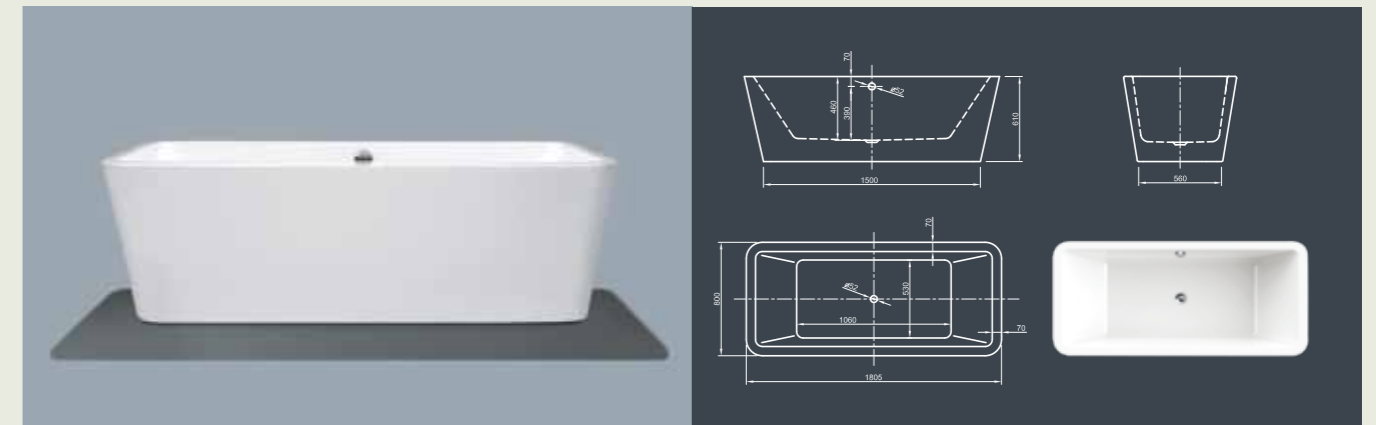

MOOD SPA

Good mood in straight-line! This rectangular clean purism modern style bathtub with a flat top offers optimal comfort with its tapered sides.

Technical data	
Article-No.	0200-085
Colour	White
Dimensions	1800 x 800 x 600 mm (L x W x H)
Weight	92 kg maximum weight (depending on configuration)
Volume	230 l
Bath Waste Kit	Click-Clack system, colour chrome, factory fitted

Further options see page 66