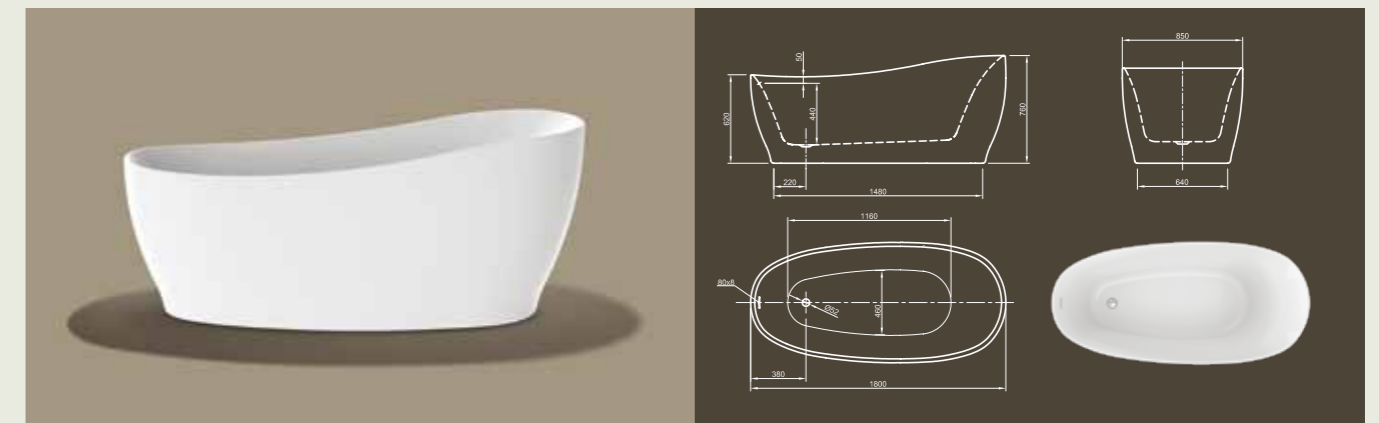

# CULTURE

**Straightforward!** This linear cube bathtub shows modern design in its purest way. With its ornate-less shape and perfectly finished edges it radiates meditative peace. Tapered sides offer optimal bathing comfort!