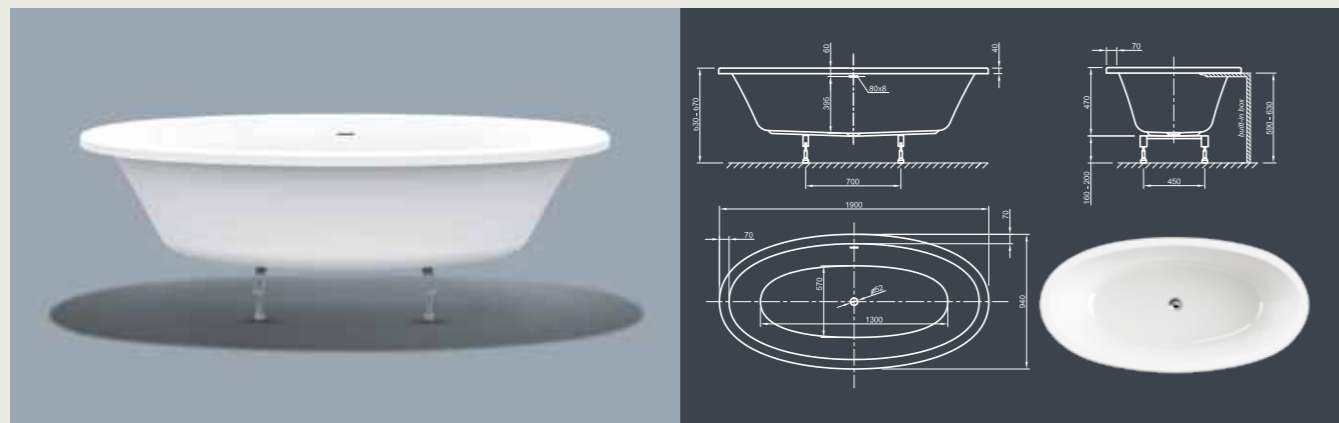

LOOM FIT SPA

Elegance in perfection! Exclusive and spacious design which does ensure an extraordinary relaxing bathing.

Technical data	
Article-No.	0200-288
Colour	White
Dimensions	1900 x 950 x 600 mm (L x W x H)
Weight	58 kg maximum weight (depending on configuration)
Volume	265 l
Bath Waste Kit	Slot overflow & Click-Clack waste, colour chrome, factory fitted
Legs	Special frame system with adjustable legs, factory fitted

Further options see page 70