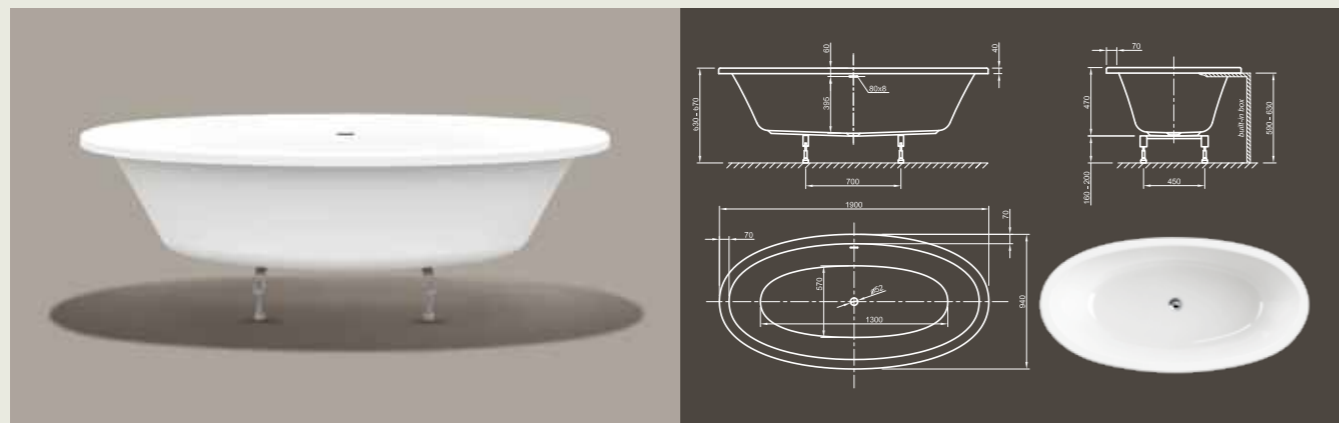

LOOM FIT

Elegance in perfection! Exclusive and spacious design which does ensure extraordinarily relaxing bathing.

Technical data	
Article-No.	0400-288
Colour	White
Dimensions	1900 x 950 x 600 mm (L x W x H)
Weight	33 kg
Volume	265 l
Bath Waste Kit	Slot overflow & Click-Clack waste, colour chrome, factory fitted
Legs	Special frame system with adjustable legs, factory fitted

Further options see page 54