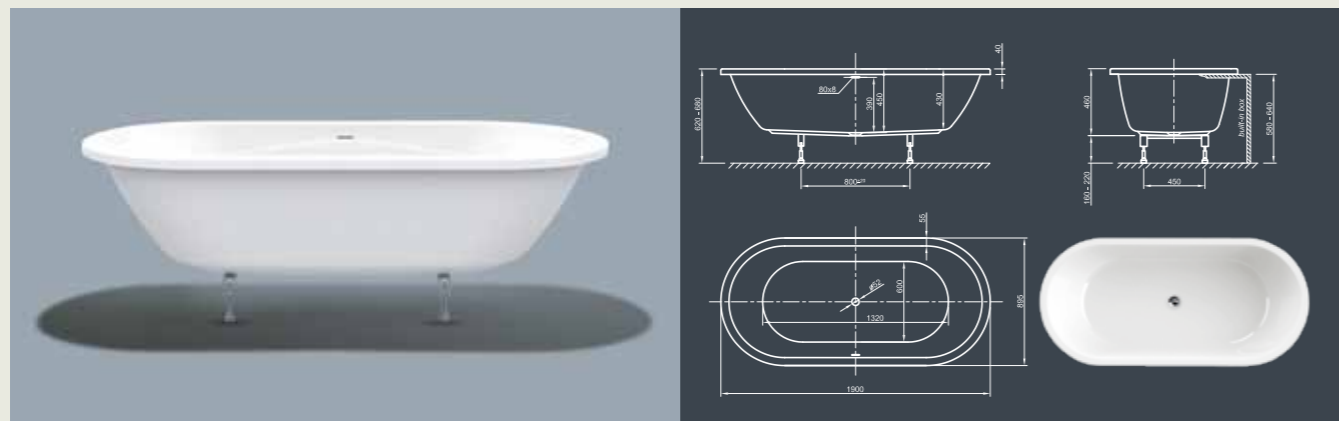

FORM FIT SPA

Elegance! An exceptional design for a stunning bathing experience.

Technical data	
Article-No.	0200-287
Colour	White
Dimensions	1900 x 900 x 600 mm (L x W x H)
Weight	63 kg maximum weight (depending on configuration)
Volume	275 l
Bath Waste Kit	Slot overflow & Click-Clack waste, colour chrome, factory fitted
Legs	Special frame system with adjustable legs, factory fitted

Further options see page 70