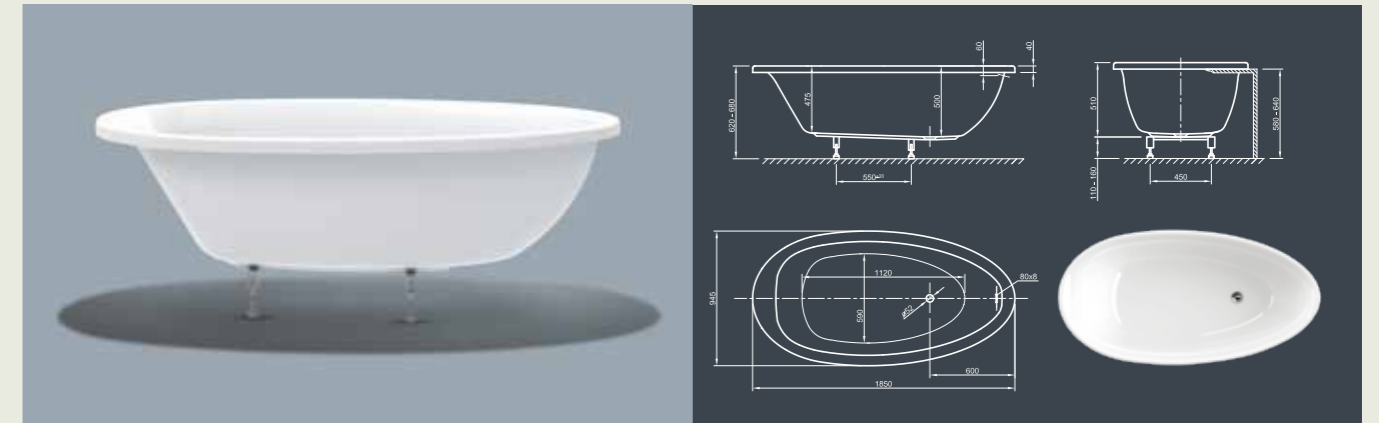

LOUNGE FIT SPA

Pure power of attraction! This modern style bathtub is the space for meditative peace and radiates by its asymmetric egg-shape the feeling of maximal relaxation.

Technical data	
Article-No.	0200-289
Colour	White
Dimensions	1850 x 950 x 635 mm (L x W x H)
Weight	63 kg maximum weight (depending on configuration)
Volume	265 l
Bath Waste Kit	Slot overflow & Click-Clack waste, colour chrome, factory fitted
Legs	Special frame system with adjustable legs, factory fitted

Further options see page 70