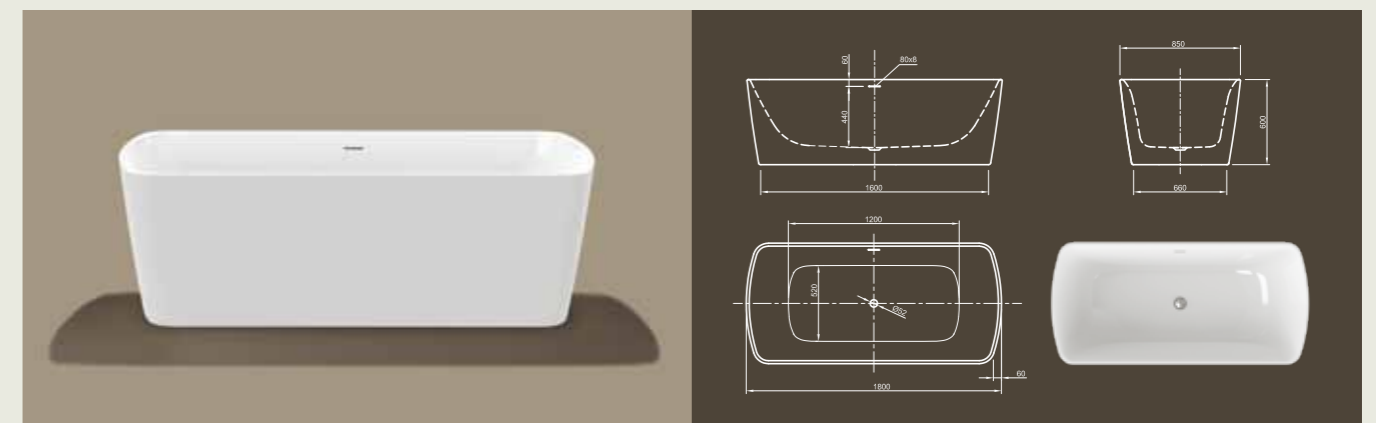

Lounge – this modern style bathtub is the space for meditative peace and radiates by its asymmetric egg-shape the feeling of maximal relaxation.