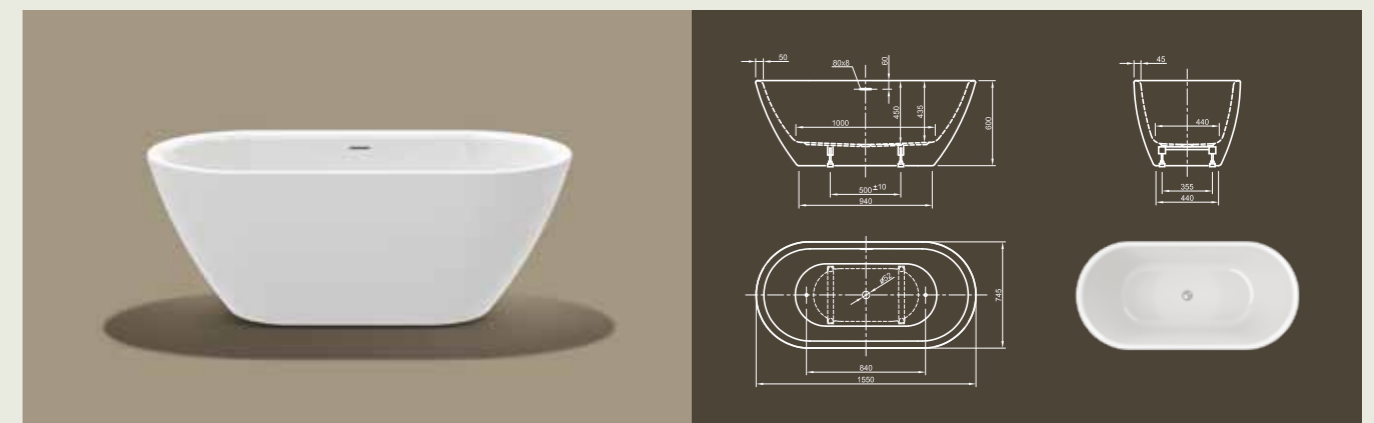

FORM XS

Pure attraction! Despite its space-saving outer dimensions, this modern bathtub offers plenty of room for meditative calm. Through its symmetrical shape it offers the feeling of maximum relaxation.

Technical data	
Article-No.	0100-257
Colour	White
Dimensions	1550 x 750 x 600 mm (L x W x H)
Weight	53 kg
Volume	200 l
Bath Waste Kit	Slot overflow & Click-Clack waste, colour chrome, factory fitted

Further options see page 54