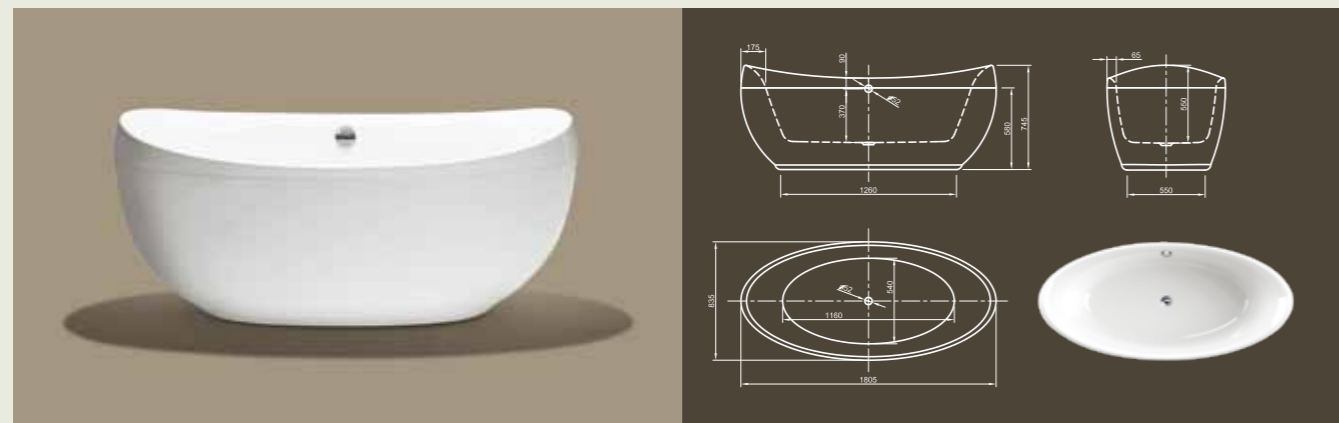

VENICE

Extraordinary design! This modern bathtub has a striking shape and captures you on a journey of mind.

Technical data	
Article-No.	0100-083
Colour	White
Dimensions	1800 x 835 x 745 mm (L x W x H)
Weight	51 kg
Volume	225 l
Bath Waste Kit	Click-Clack system, colour chrome, factory fitted

Further options see page 54

LOOM

Elegance in perfection! Exclusive and spacious design which does ensure extraordinarily relaxing bathing.

Technical data	
Article-No.	0100-088
Colour	White
Dimensions	1900 x 950 x 600 mm (L x W x H)
Weight	53 kg
Volume	265 l
Bath Waste Kit	Click-Clack system, colour chrome, factory fitted

Further options see page 54

RELAX

Relax! The traditional Victorian style metamorphosed into modernity.

Technical data	
Article-No.	0100-278
Colour	White
Dimensions	1800 x 850 x 620/760 mm (L x W x H)
Weight	51 kg
Volume	230 l
Bath Waste Kit	Slot overflow & Click-Clack waste, colour chrome, factory fitted

Further options see page 54