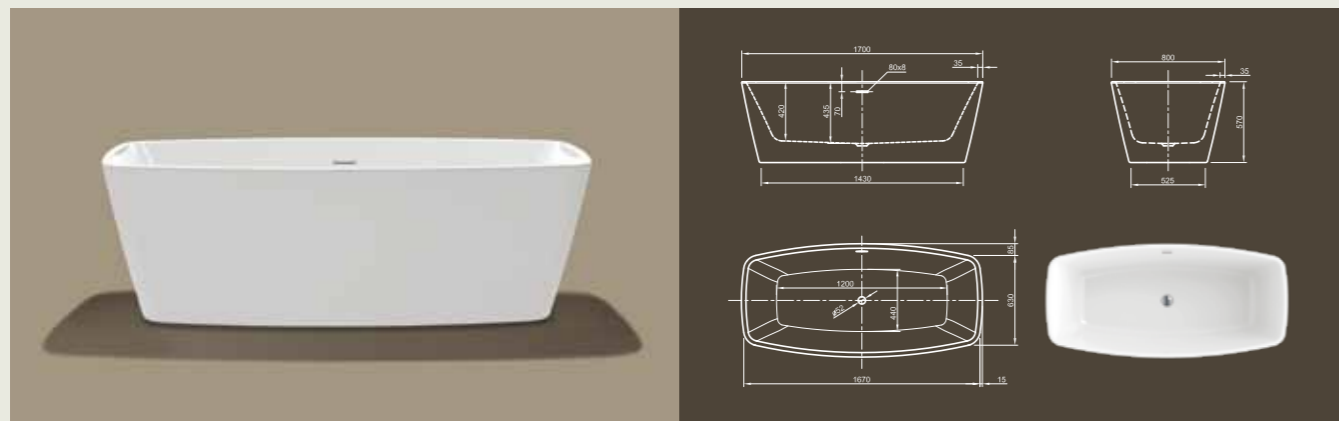

CULTURE

Straightforward! This linear cube bathtub shows modern design in its purest way. With its ornate-less shape and perfectly finished edges it radiates meditative peace. Tapered sides offer optimal bathing comfort!

Technical data	
Article-No.	0100-068
Colour	White
Dimensions	1800 x 800 x 600 mm (L x W x H)
Weight	51 kg
Volume	230 l
Bath Waste Kit	Click-Clack system, colour chrome, factory fitted

Further options see page 54

CUBE

Purism at its best! The embodiment of outstanding and clean design invites you to a luxury bath. Enjoy the minimalism and purism of this bath design!

Technical data	
Article-No.	0100-284
Colour	White
Dimensions	1700 x 800 x 600 mm (L x W x H)
Weight	48 kg
Volume	200 l
Bath Waste Kit	Slot overflow & Click-Clack waste, colour chrome, factory fitted

Further options see page 54

MOOD

Good mood in straight-line! This rectangular clean purism modern style bathtub with a flat top offers optimal comfort with its tapered sides.

Technical data	
Article-No.	0100-085
Colour	White
Dimensions	1800 x 800 x 600 mm (L x W x H)
Weight	52 kg
Volume	230 l
Bath Waste Kit	Click-Clack system, colour chrome, factory fitted

Further options see page 54