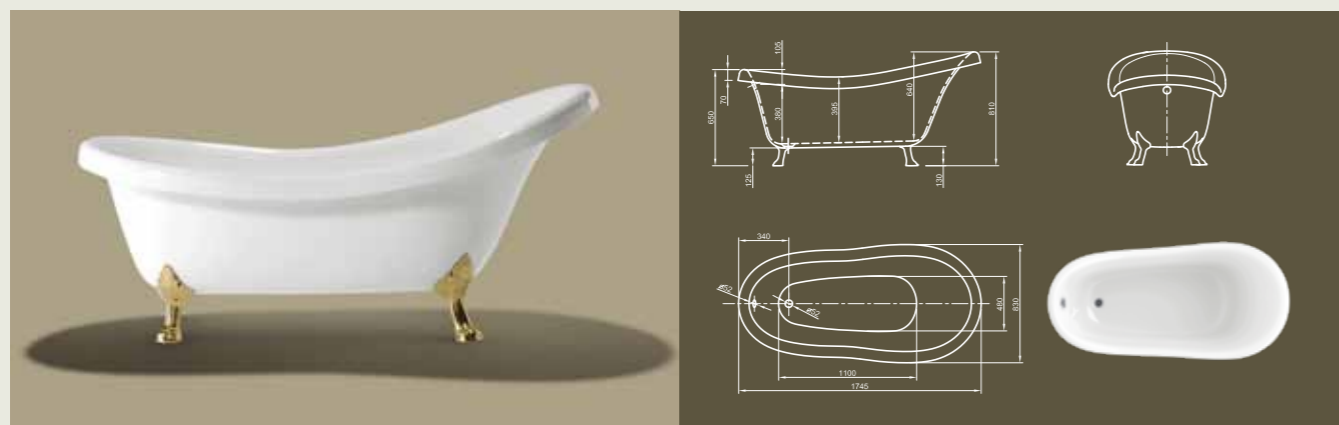

VICTORIAN

Back to the roots! The classical Victorian style bathtub is outstandingly adapted to the body and conveys an especially high feeling of comfort.

Technical data	
Article-No.	0100-061
Colour	White
Dimensions	1745 x 830 x 810/650 mm (L x W x H)
Weight	56 kg
Volume	185 l
Bath Waste Kit	Not fitted, to be on separate order
Feet	Lion feet, colour brass or chrome, factory fitted

Further options see page 54

Victorian with feet in brass

ROLL TOP

Right from the beginning! This classic design bathtub shows the origin of the Victorian style bathtub and convinces by its space saving design. It allows one-sided wall connection and so brings together popular design with useful properties.

Technical data	
Article-No.	0100-065
Colour	White
Dimensions	1525 x 720 x 550 mm (L x W x H)
Weight	46 kg
Volume	160 l
Bath Waste Kit	Not fitted, to be on separate order
Feet	Ball & Claw feet, colour brass or chrome, factory fitted

Further options see page 54