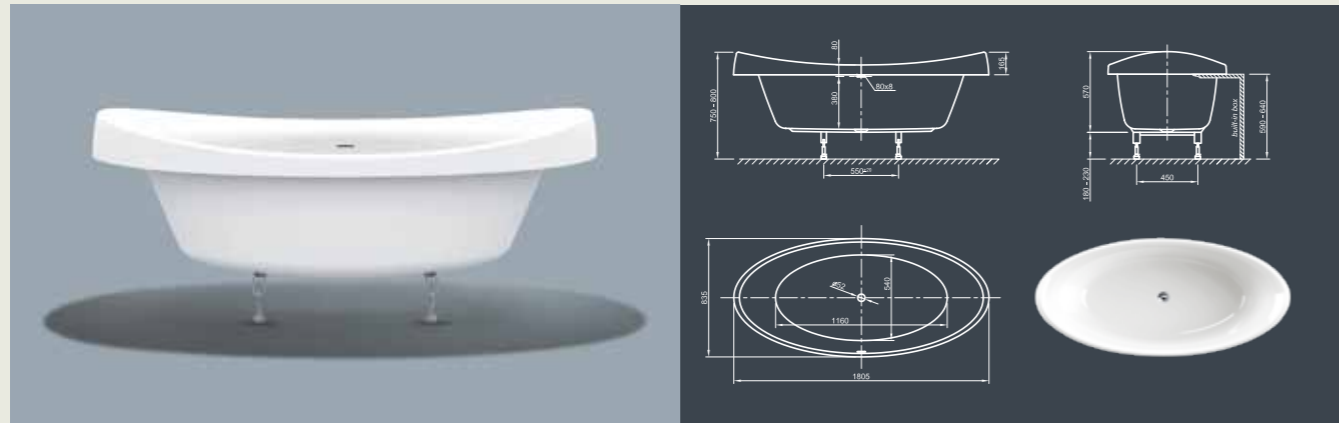

VENICE FIT SPA

Extraordinary design! This modern bathtub has a striking shape and captures you on a journey of mind.

Technical data	
Article-No.	0200-283
Colour	White
Dimensions	1800 x 835 x 745 mm (L x W x H)
Weight	65 kg maximum weight (depending on configuration)
Volume	225 l
Bath Waste Kit	Slot overflow & Click-Clack waste, colour chrome, factory fitted
Legs	Special frame system with adjustable legs, factory fitted

Further options see page 70