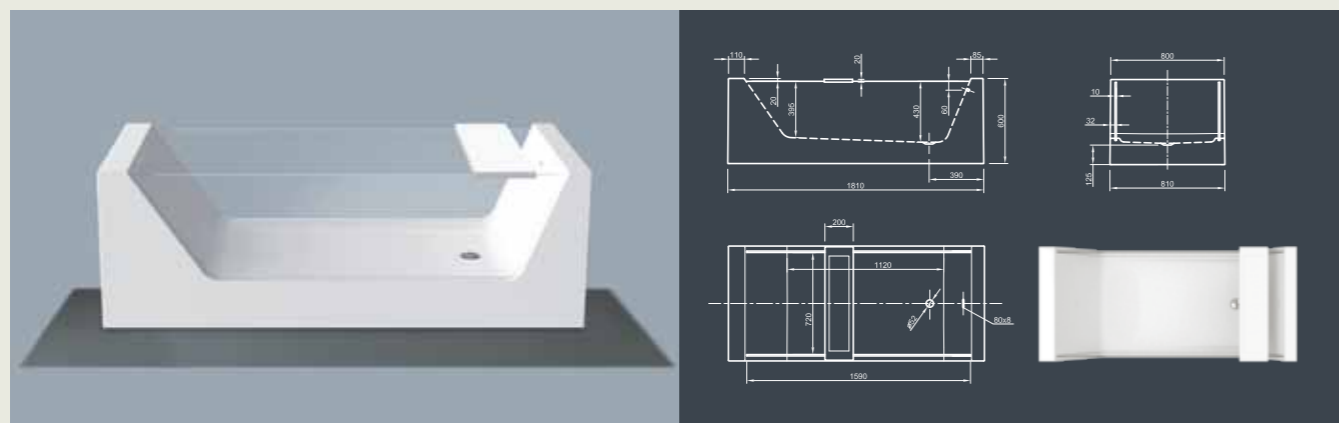

LOOK SPA

Look and see! This unique style bathtub persuades with its clean design and interesting combination of materials. Really unique and special! Get it and set trends!

Technical data	
Article-No.	0200-250
Colour	White
Dimensions	1800 x 800 x 600 mm (L x W x H)
Weight	175 kg maximum weight (depending on configuration)
Volume	270 l
Bath Waste Kit	Slot overflow & Click-Clack waste, colour chrome, factory fitted

Further options see page 66