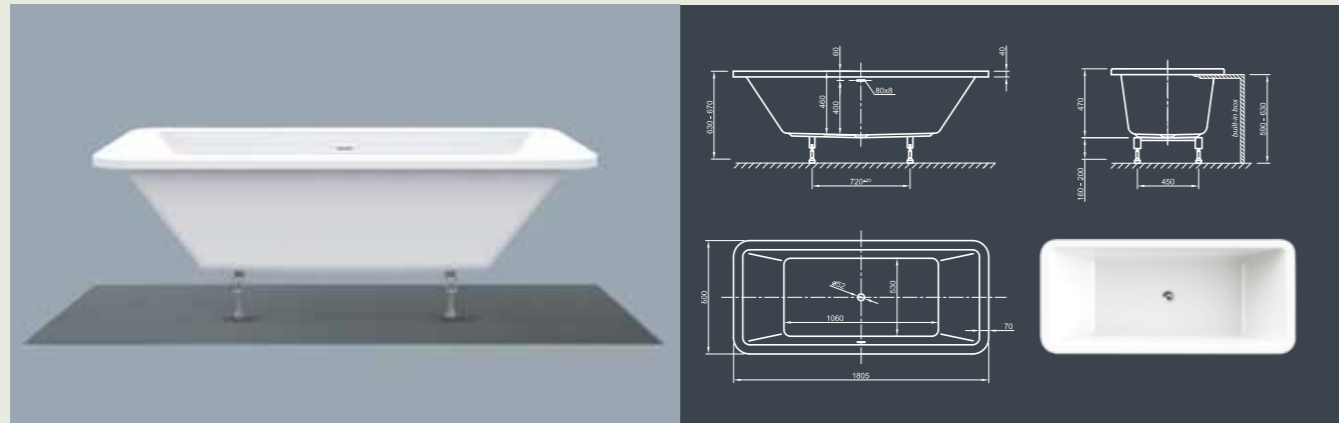

MOOD FIT SPA

Good mood in straight-line! This rectangular clean purism modern style bathtub with a flat top offers optimal comfort with its tapered sides.

Technical data	
Article-No.	0200-285
Colour	White
Dimensions	1800 x 800 x 600 mm (L x W x H)
Weight	58 kg maximum weight (depending on configuration)
Volume	230 l
Bath Waste Kit	Slot overflow & Click-Clack waste, colour chrome, factory fitted
Legs	Special frame system with adjustable legs, factory fitted

Further options see page 70