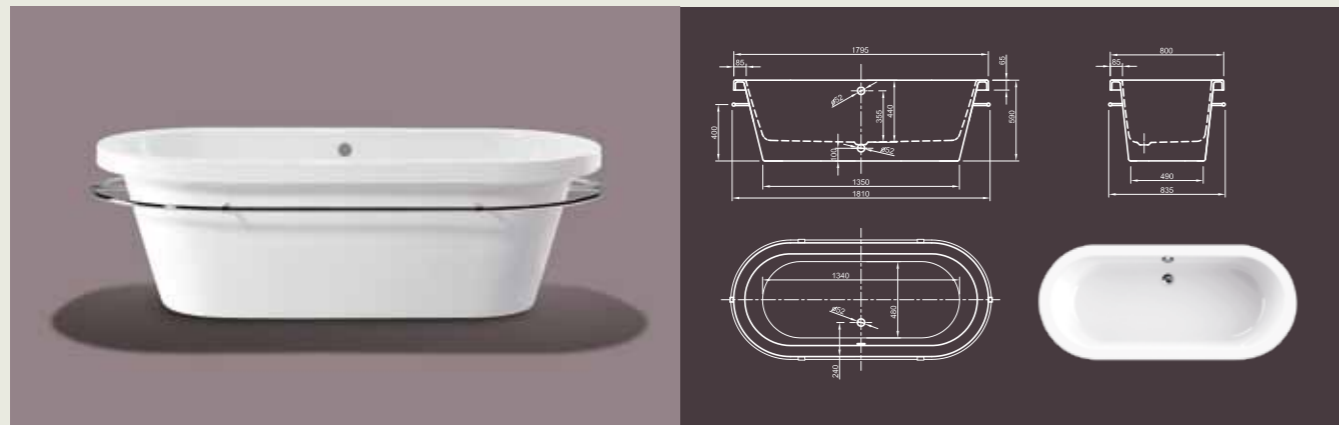

LOFT I

Modern interpretation of a classical bathtub. Our edgy model Loft equipped with a surrounding, chrome towel rail. Have your towel available after the enjoyment of an inevitable relaxing bath experience.

Technical data	
Article-No.	0100-067-01/02
Colour	White
Dimensions	1800 x 835 x 600 mm (L x W x H)
Weight	65 kg
Volume	230 l
Bath Waste Kit	Not fitted, to be on separate order

Further options see page 54