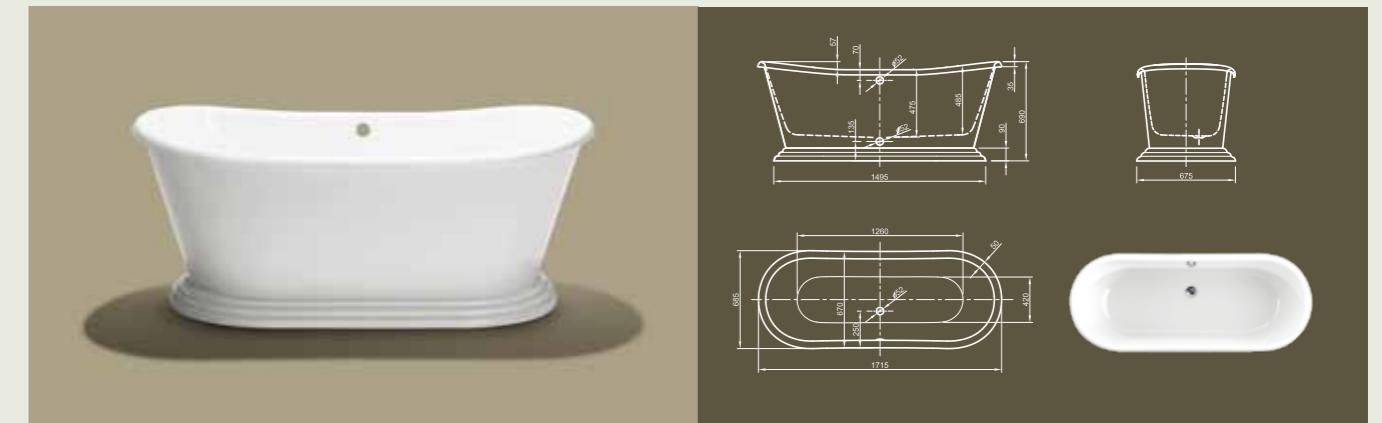

PRINCESS I

Glamorous! Our trendy, classic design model Princess enhanced by a decorative plinth. This detail gives your bathroom an individual touch.

Technical data	
Article-No.	0100-081-01
Colour	White
Dimensions	1700 x 700 x 700 mm (L x W x H)
Weight	53 kg
Volume	225 l
Bath Waste Kit	Not fitted, to be on separate order

Further options see page 54