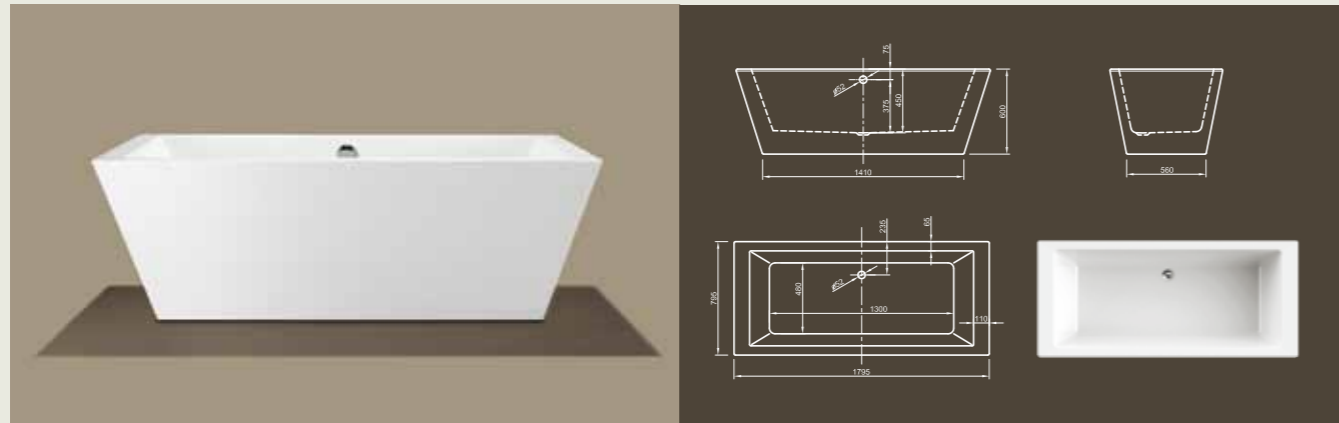

CULTURE

Straightforward! This linear cube bathtub shows modern design in its purest way. With its ornate-less shape and perfectly finished edges it radiates meditative peace. Tapered sides offer optimal bathing comfort!

Technical data	
Article-No.	0100-068
Colour	White
Dimensions	1800 x 800 x 600 mm (L x W x H)
Weight	51 kg
Volume	230 l
Bath Waste Kit	Click-Clack system, colour chrome, factory fitted

Further options see page 54

Mood

CUBE

Purism at its best! The embodiment of outstanding and clean design invites you to a luxury bath. Enjoy the minimalism and purism of this bath design!

Technical data	
Article-No.	0100-284
Colour	White
Dimensions	1700 x 800 x 600 mm (L x W x H)
Weight	48 kg
Volume	200 l
Bath Waste Kit	Slot overflow & Click-Clack waste, colour chrome, factory fitted

Further options see page 54