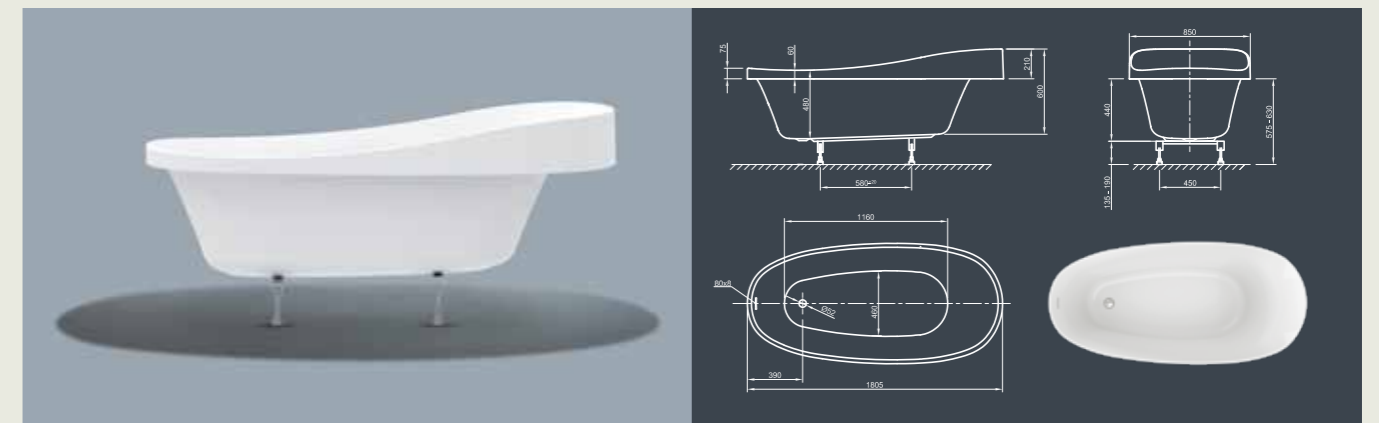

RELAX FIT SPA

Relax! The traditional Victorian style metamorphosed into modernity.

Technical data	
Article-No.	0200-278
Colour	White
Dimensions	1800 x 850 x 620 / 760 (L x W x H)
Weight	56 kg maximum weight (depending on configuration)
Volume	230 l
Bath Waste Kit	Slot overflow & Click-Clack waste, colour chrome, factory fitted
Legs	Special frame system with adjustable legs, factory fitted

Further options see page 70