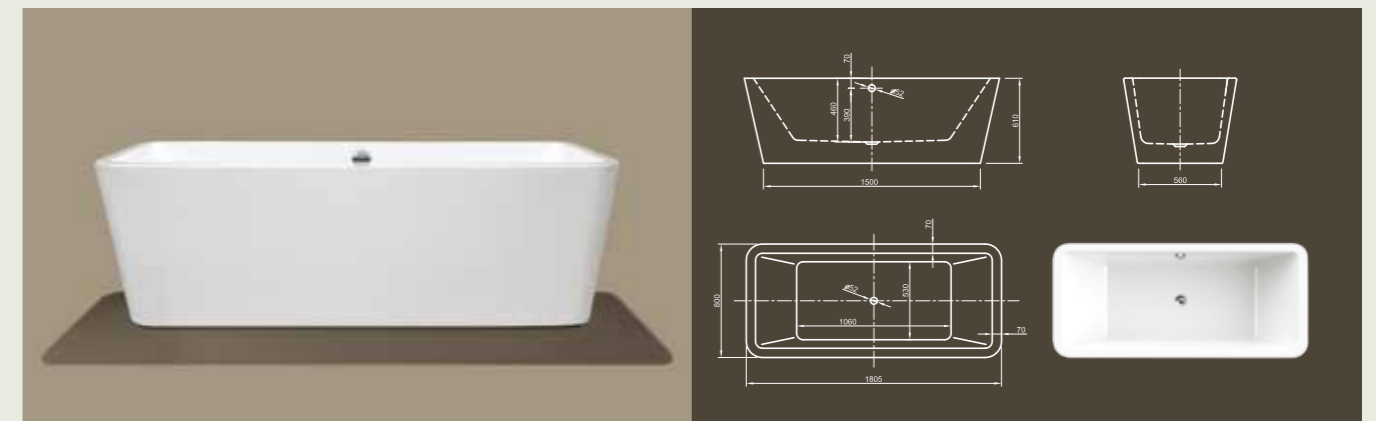

Further options see page 54

THE FASCINATION OF  
CREATIVE  
DESIGN  
IN PERFECTION

*Culture – this linear cube bathtub shows modern design in its purest way. With its ornate-less shape and perfectly finished edges it radiates meditative peace. Tapered sides offer optimal bathing comfort!*