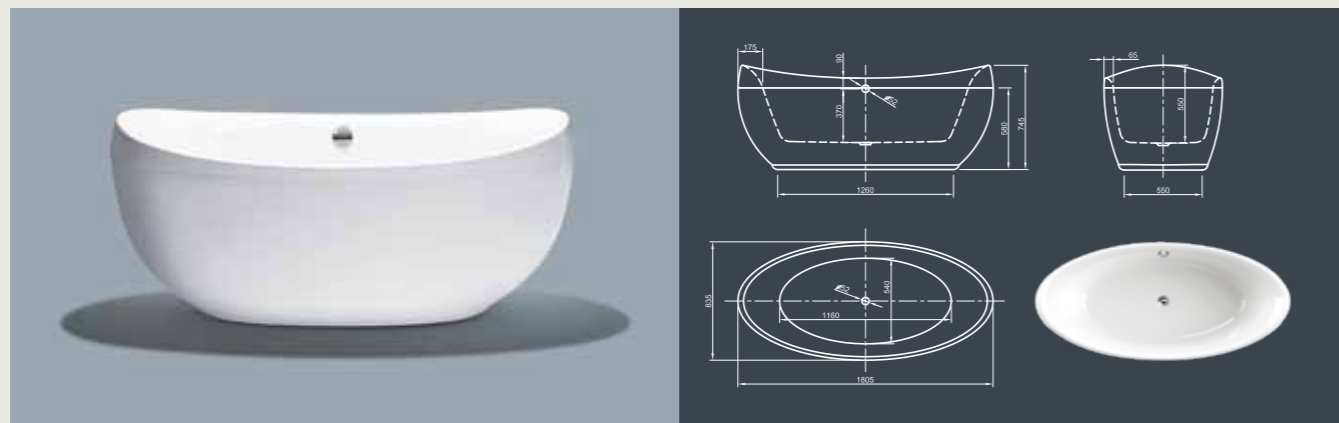

VENICE SPA

Extraordinary design! This modern bathtub has a striking shape and captures you on a journey of mind.

Technical data	
Article-No.	0200-083
Colour	White
Dimensions	1800 x 835 x 745 mm (L x W x H)
Weight	91 kg maximum weight (depending on configuration)
Volume	225 l
Bath Waste Kit	Click-Clack system, colour chrome, factory fitted

Further options see page 66