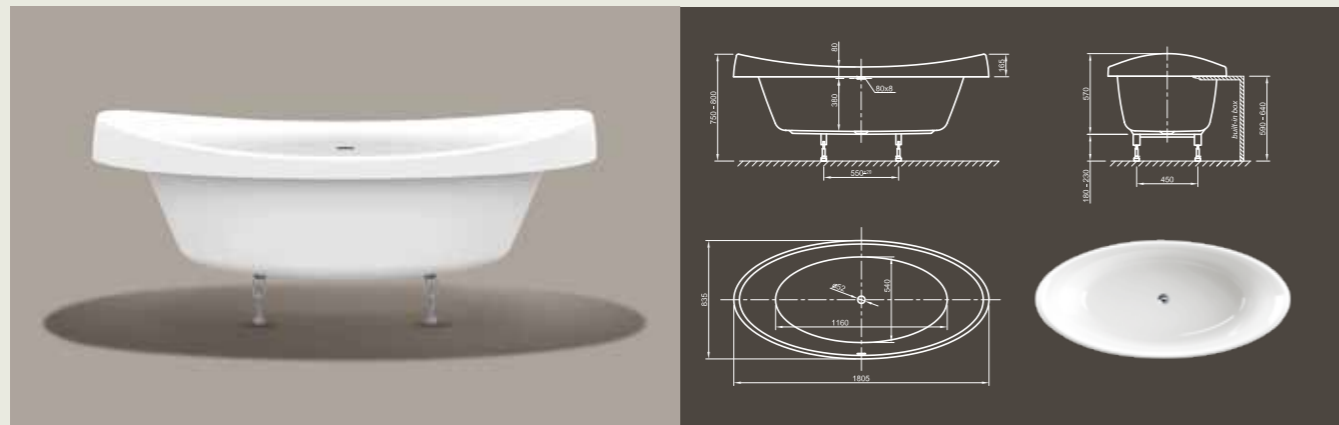

VENICE FIT

Extraordinary design! This modern bathtub has a striking shape and captures you on a journey of mind.

Technical data	
Article-No.	0400-283
Colour	White
Dimensions	1800 x 835 x 745 mm (L x W x H)
Weight	40 kg
Volume	225 l
Bath Waste Kit	Slot overflow & Click-Clack waste, colour chrome, factory fitted
Legs	Special frame system with adjustable legs, factory fitted

Further options see page 54