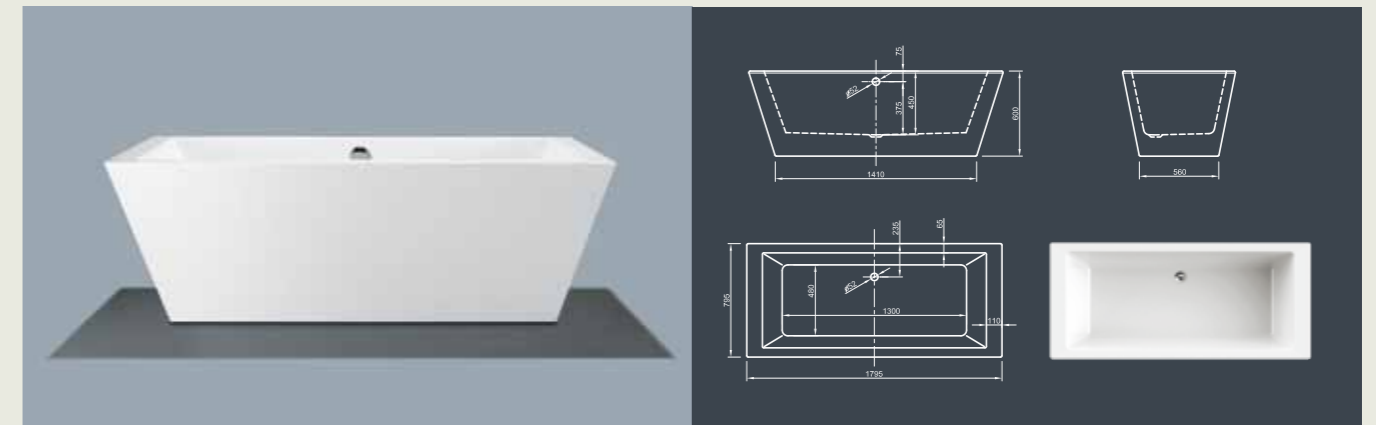

CULTURE SPA

Straightforward! This linear cube bathtub shows modern design in its purest way. With its ornate-less shape and perfectly finished edges it radiates meditative peace. Tapered sides offer optimal bathing comfort!

Technical data	
Article-No.	0200-068
Colour	White
Dimensions	1800 x 800 x 600 mm (L x W x H)
Weight	91 kg maximum weight (depending on configuration)
Volume	230 l
Bath Waste Kit	Click-Clack system, colour chrome, factory fitted

Further options see page 66