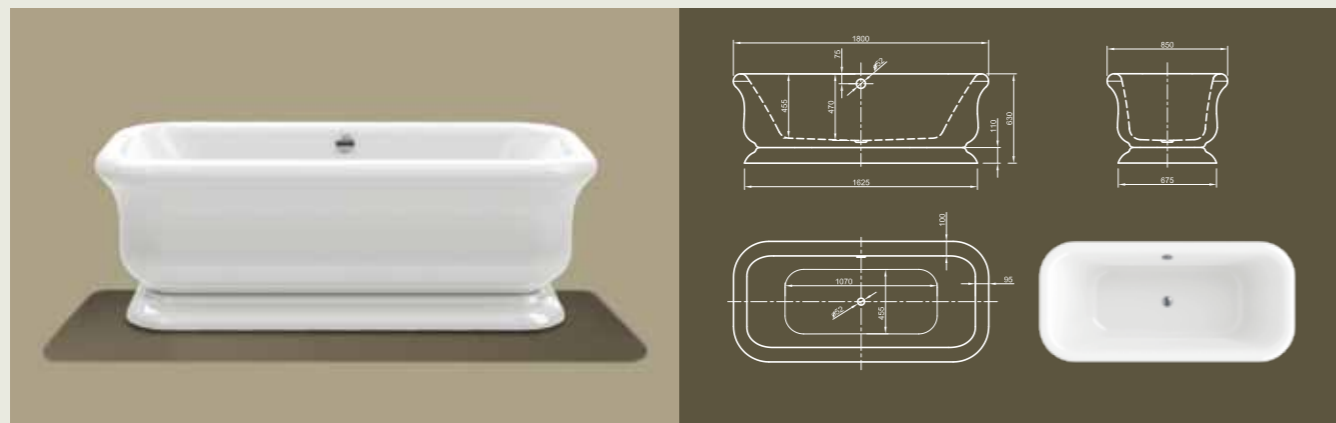

RETRO

Esthetical access to past centuries! This exclusive, classical design bathtub is reminiscent of the Roman Empire. Enjoy the luxurious bathing experience like Caesar and Cleopatra.

Technical data	
Article-No.	0100-090
Colour	White
Dimensions	1800 x 850 x 630 mm (L x W x H)
Weight	60 kg
Volume	215 l
Bath Waste Kit	Click-Clack system, colour chrome, factory fitted

Further options see page 54