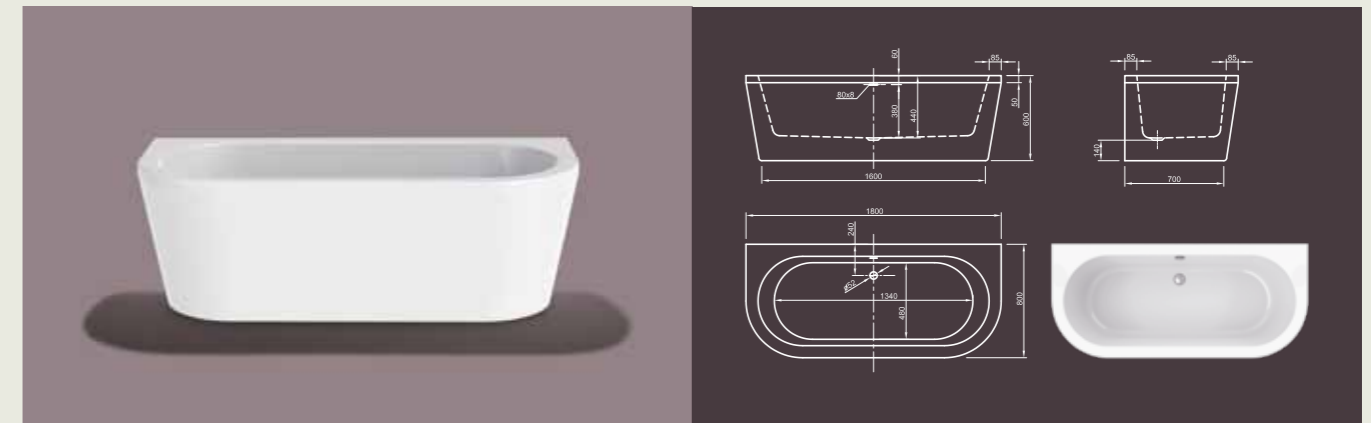

WALL

Evolutionary! Favored design enhanced in a space saving form. This modern style bathtub allows one-sided wall connection. Beautify your bathroom even if there is only minimum space!

Technical data	
Article-No.	0100-277
Colour	White
Dimensions	1800 x 800 x 600 mm (L x W x H)
Weight	48 kg
Volume	250 l
Bath Waste Kit	Slot overflow system or Click-Clack system, colour chrome, factory fitted

Further options see page 54