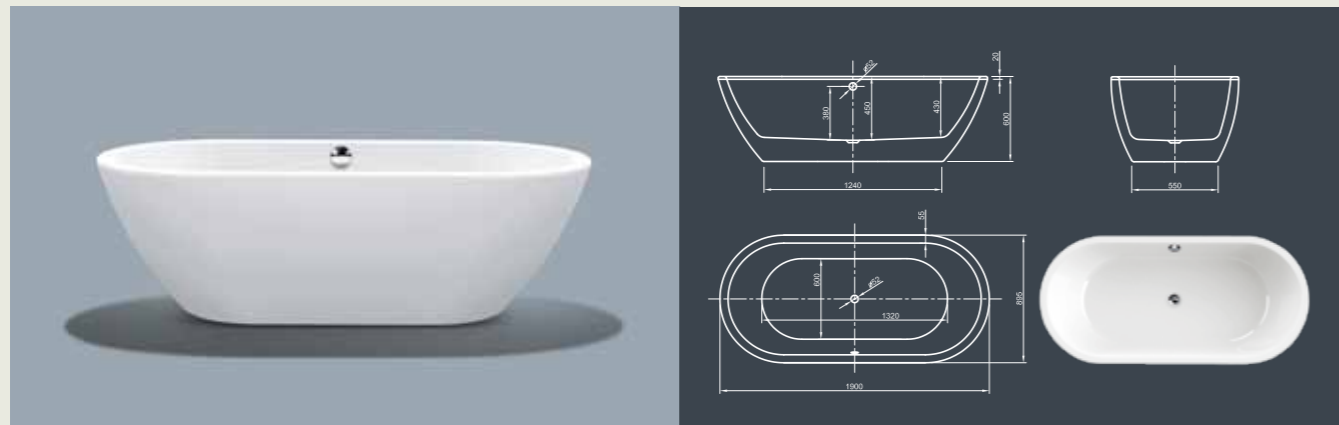

FORM SPA

Elegance! An exceptional design for a stunning bathing experience.

Technical data	
Article-No.	0200-087
Colour	White
Dimensions	1900 x 900 x 600 mm (L x W x H)
Weight	93 kg maximum weight (depending on configuration)
Volume	275 l
Bath Waste Kit	Click-Clack system, colour chrome, factory fitted

Further options see page 66