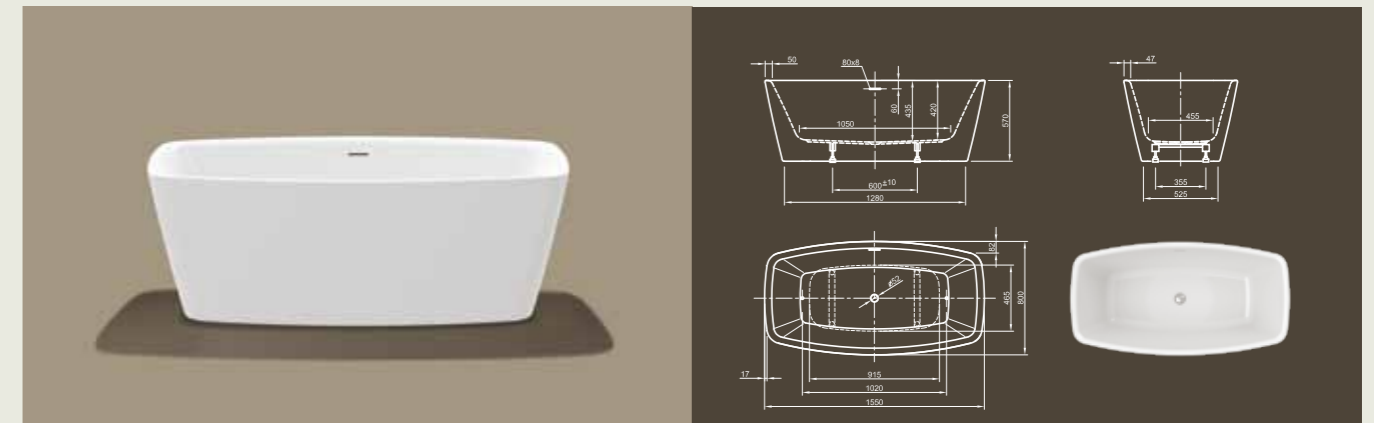

CUBE XS

Elegance at its best! Exclusive thin rim design for highest relaxation experience.

Technical data	
Article-No.	0100-254
Colour	White
Dimensions	1550 x 800 x 600 mm (L x W x H)
Weight	42 kg
Volume	200 l
Bath Waste Kit	Slot overflow & Click-Clack waste, colour chrome, factory fitted

Further options see page 54