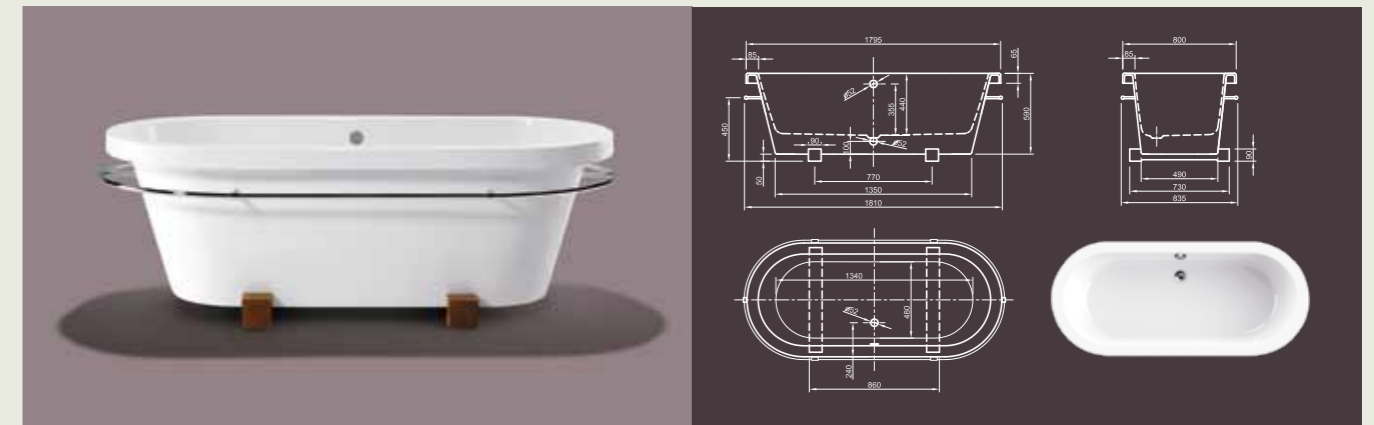

LOFT III

Combination: Two individual features combined in one model: a fancy towel rail and exclusive teak wood consoles – useful and stylish!

Technical data	
Article-No.	0100-067-04/05
Colour	White
Dimensions	1800 x 835 x 650 mm (L x W x H)
Weight	75 kg
Volume	230 l
Bath Waste Kit	Not fitted, to be on separate order

Further options see page 54