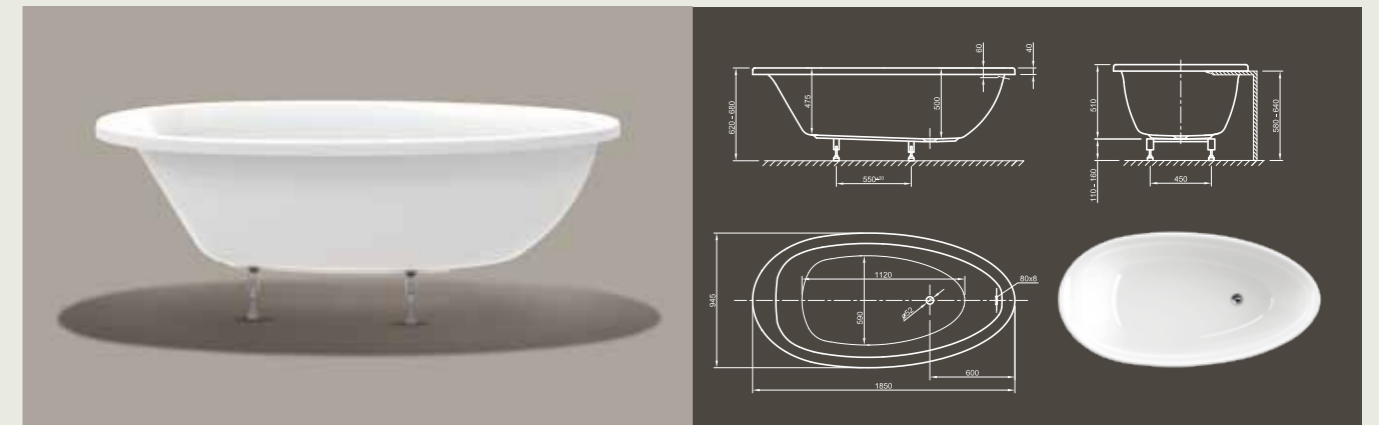

LOUNGE FIT

Pure power of attraction! This modern style bathtub is the space for meditative peace and radiates by its asymmetric egg-shape the feeling of maximal relaxation.

Technical data	
Article-No.	0400-289
Colour	White
Dimensions	1850 x 950 x 635 mm (L x W x H)
Weight	38 kg
Volume	265 l
Bath Waste Kit	Slot overflow & Click-Clack waste, colour chrome, factory fitted
Legs	Special frame system with adjustable legs, factory fitted

Further options see page 54