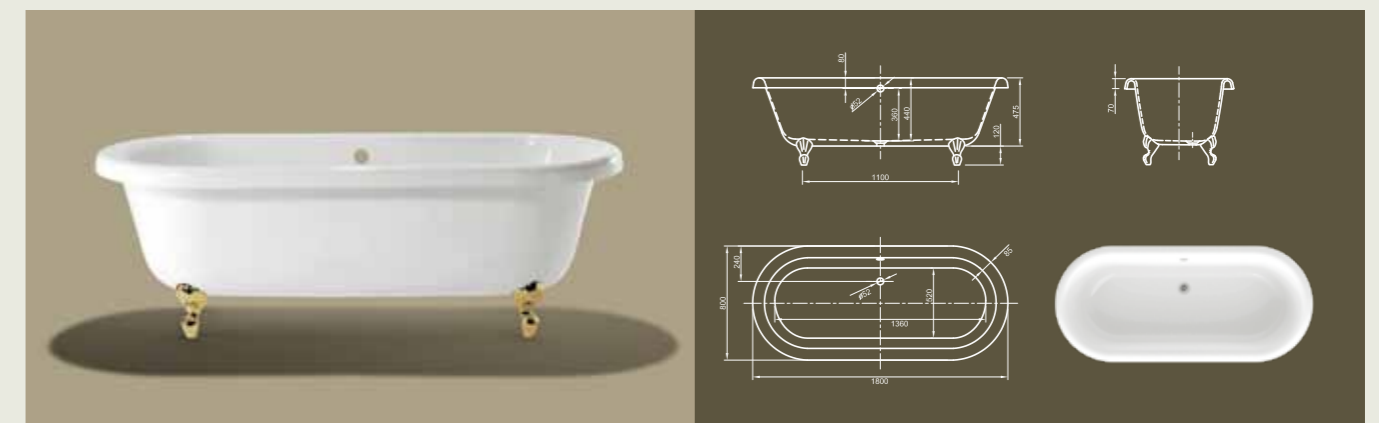

EDWARDIAN XL

Classical design meets comfortable dimensions! This large volume bathtub offers highest bathing comfort at both ends due to central position of the waste.

Technical data	
Article-No.	0100-063
Colour	White
Dimensions	1800 x 800 x 600 mm (L x W x H)
Weight	56 kg
Volume	220 l
Bath Waste Kit	Not fitted, to be on separate order
Feet	Ball & Claw feet, colour brass or chrome, factory fitted

Further options see page 54