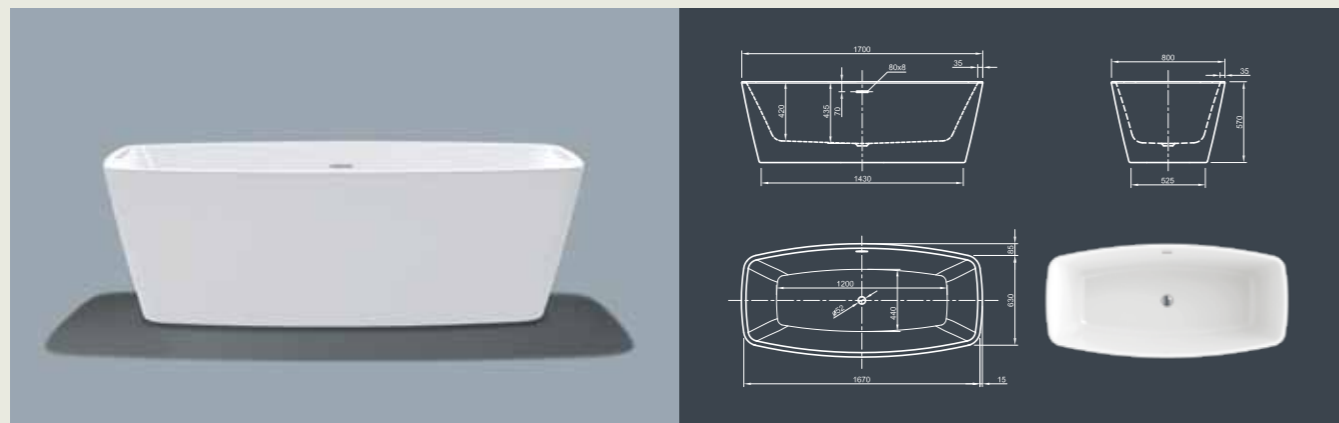

CUBE SPA

Purism at its best! The embodiment of outstanding and clean design invites you to a luxury bath. Enjoy the minimalism and purism of this bath design!

Technical data	
Article-No.	0200-284
Colour	White
Dimensions	1700 x 800 x 600 mm (L x W x H)
Weight	88 kg maximum weight (depending on configuration)
Volume	200 l
Bath Waste Kit	Slot overflow & Click-Clack waste, colour chrome, factory fitted

Further options see page 66