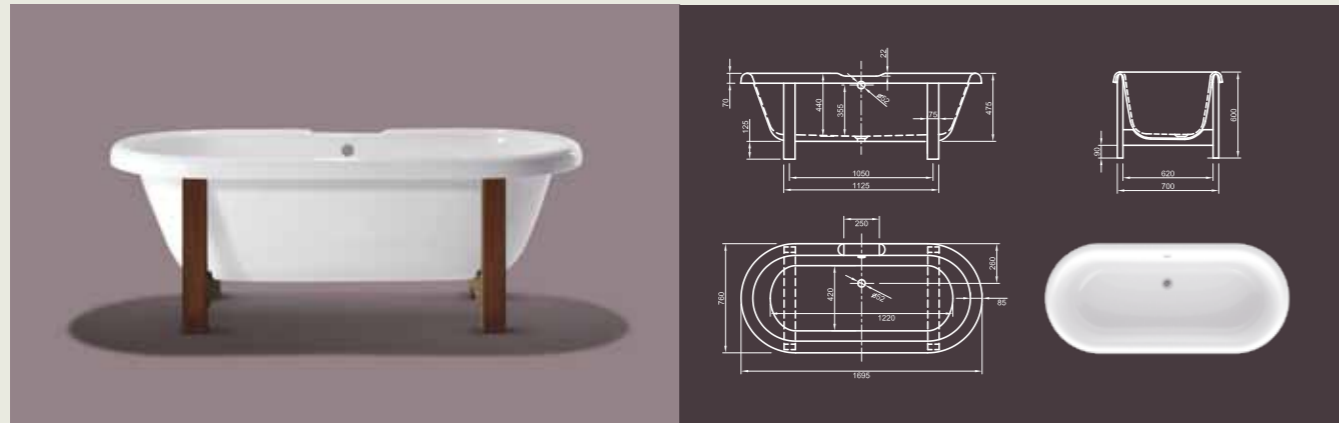

EDWARDIAN I

Noble interpretation! Our traditional design bathtub Edwardian equipped with a two-piece support made of teak wood.

Technical data	
Article-No.	0100-062-06
Colour	White
Dimensions	1700 x 750 x 600 mm (L x W x H)
Weight	55 kg
Volume	180 l
Bath Waste Kit	Not fitted, to be on separate order

Further options see page 54

Prince

EDWARDIAN II

Noble interpretation the 2nd! Our beloved Evergreen Edwardian imbedded in two consoles made of teak wood.

Technical data	
Article-No.	0100-062-08
Colour	White
Dimensions	1700 x 750 x 600 mm (L x W x H)
Weight	55 kg
Volume	180 l
Bath Waste Kit	Not fitted, to be on separate order

Further options see page 54