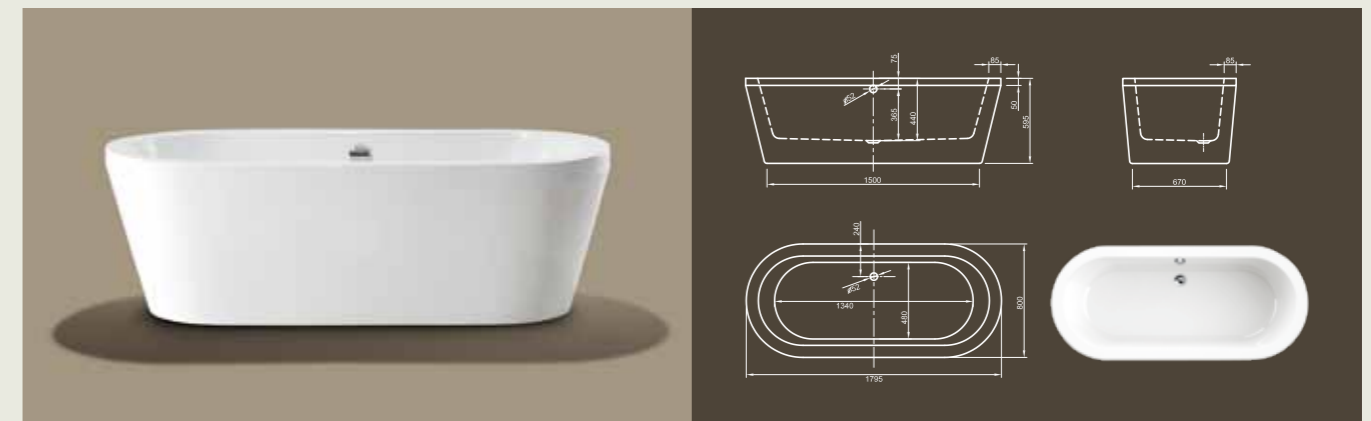

NEO

Cool brother! Following the most favored design of its big brother Cool, this modern design bathtub fulfills all parameters of luxury bath comfort. Reduced dimensions allow the cozy surrounding of a smaller bathroom.

Technical data	
Article-No.	0100-076
Colour	White
Dimensions	1700 x 800 x 600 mm (L x W x H)
Weight	48 kg
Volume	210 l
Bath Waste Kit	Click-Clack system, colour chrome, factory fitted

Further options see page 54

Cool

LOFT

Modern interpretation of a classical bathtub.

Its puristic, oval shape exudes relaxation. With its broad edge it sufficiently meets practical requirements.

Technical data	
Article-No.	0100-067
Colour	White
Dimensions	1800 x 800 x 600 mm (L x W x H)
Weight	58 kg
Volume	230 l
Bath Waste Kit	Not fitted, to be on separate order

Further options see page 54

Option: Loft IV (with plinth), Article-No. 0100-068

COOL

Cool comfort! Inspired by the last century this modern style bathtub ergonomically interprets classic tub design in the spirit of time. Its unique shape creates a deep feeling of cosiness and invites you in to relax.

Technical data	
Article-No.	0100-082
Colour	White
Dimensions	1800 x 800 x 600 mm (L x W x H)
Weight	50 kg
Volume	230 l
Bath Waste Kit	Click-Clack system, colour chrome, factory fitted

Further options see page 54