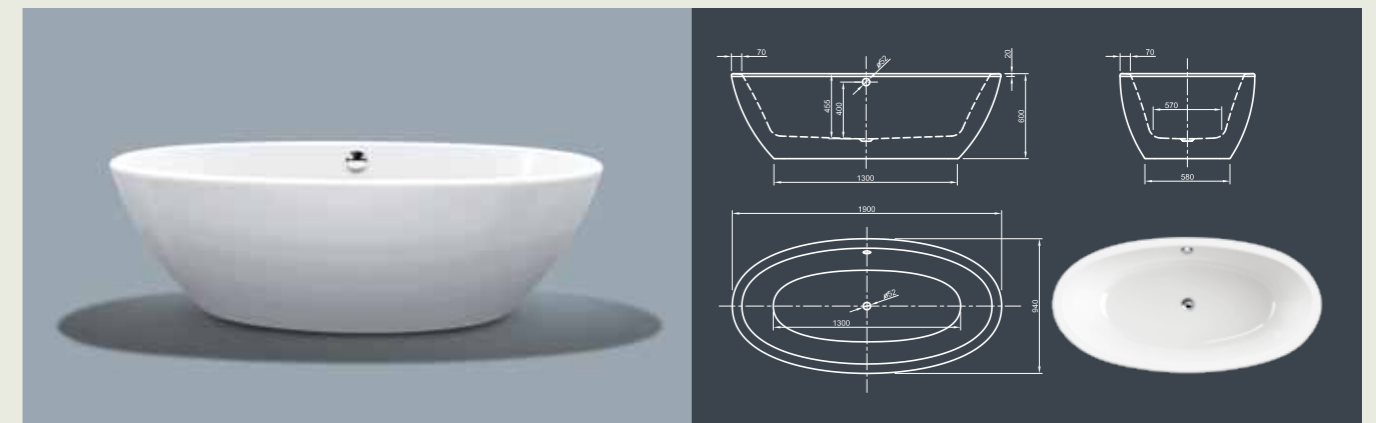

LOOM SPA

Elegance in perfection! Exclusive and spacious design which does ensure an extraordinarily relaxing bathing.

Technical data	
Article-No.	0200-088
Colour	White
Dimensions	1900 x 950 x 600 mm (L x W x H)
Weight	93 kg maximum weight (depending on configuration)
Volume	265 l
Bath Waste Kit	Click-Clack system, colour chrome, factory fitted

Further options see page 66