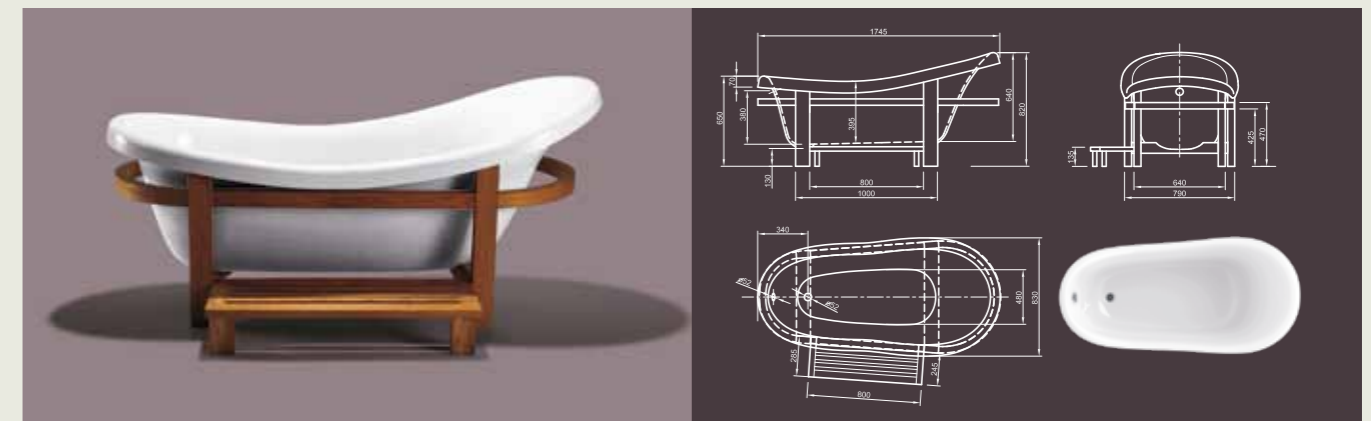

VICTORIAN I

Glorious! Our trendsetter in classic style bathtubs – Victorian – imbedded in a luxury wood support with retractable step. Outstandingly luxurious and individual!

Technical data	
Article-No.	0100-061-06
Colour	White
Dimensions	1745 x 830 x 820/650 mm (L x W x H)
Weight	59 kg
Volume	185 l
Bath Waste Kit	Not fitted, to be on separate order

Further options see page 54