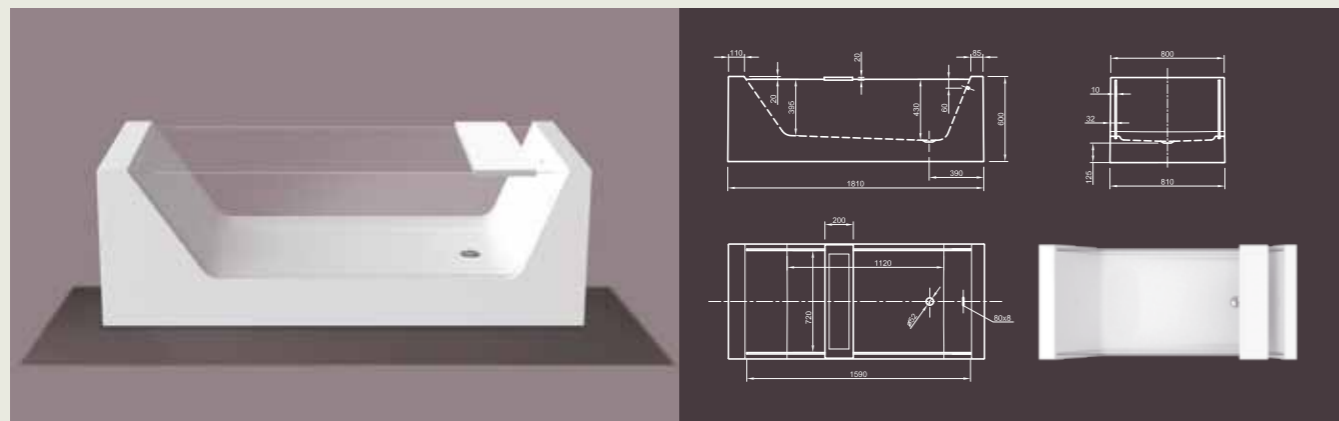

LOOK

Look and see! This unique style bathtub persuades with its clean design and interesting combination of materials. Really unique and special! Get it and set trends!

Technical data	
Article-No.	0100-250
Colour	White
Dimensions	1800 x 800 x 600 mm (L x W x H)
Weight	135 kg
Volume	270 l
Bath Waste Kit	Slot overflow & Click-Clack waste, colour chrome, factory fitted

Further options see page 54

WALL

Evolutionary! Favored design enhanced in a space saving form. This modern style bathtub allows one-sided wall connection. Beautify your bathroom even if there is only minimum space!

Technical data	
Article-No.	0100-277
Colour	White
Dimensions	1800 x 800 x 600 mm (L x W x H)
Weight	48 kg
Volume	250 l
Bath Waste Kit	Slot overflow system or Click-Clack system, colour chrome, factory fitted

Further options see page 54

VICTORIAN I

Glorious! Our trendsetter in classic style bathtubs – Victorian – imbedded in a luxury wood support with retractable step. Outstandingly luxurious and individual!

Technical data	
Article-No.	0100-061-06
Colour	White
Dimensions	1745 x 830 x 820/650 mm (L x W x H)
Weight	59 kg
Volume	185 l
Bath Waste Kit	Not fitted, to be on separate order

Further options see page 54