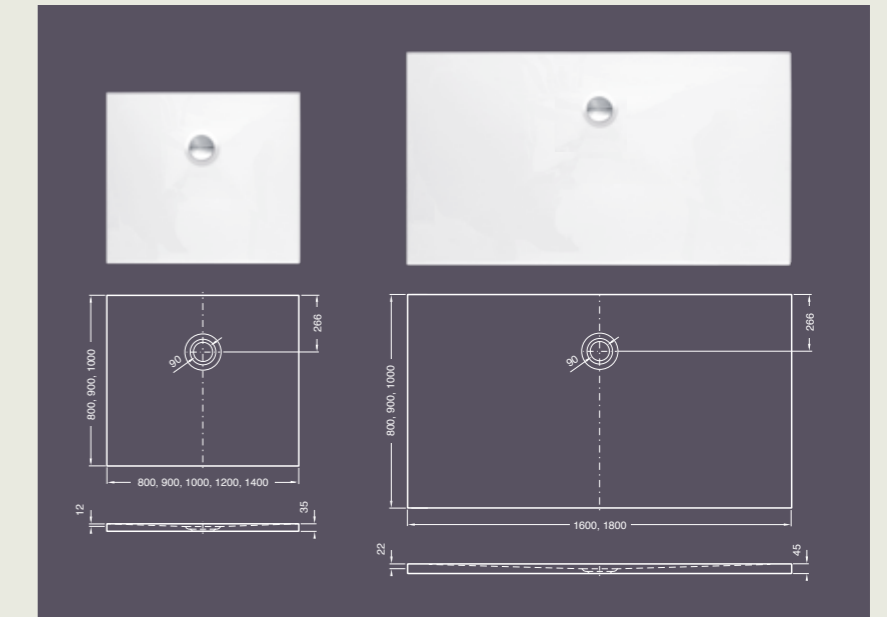

7 LENGTHS, 3 WIDTHS