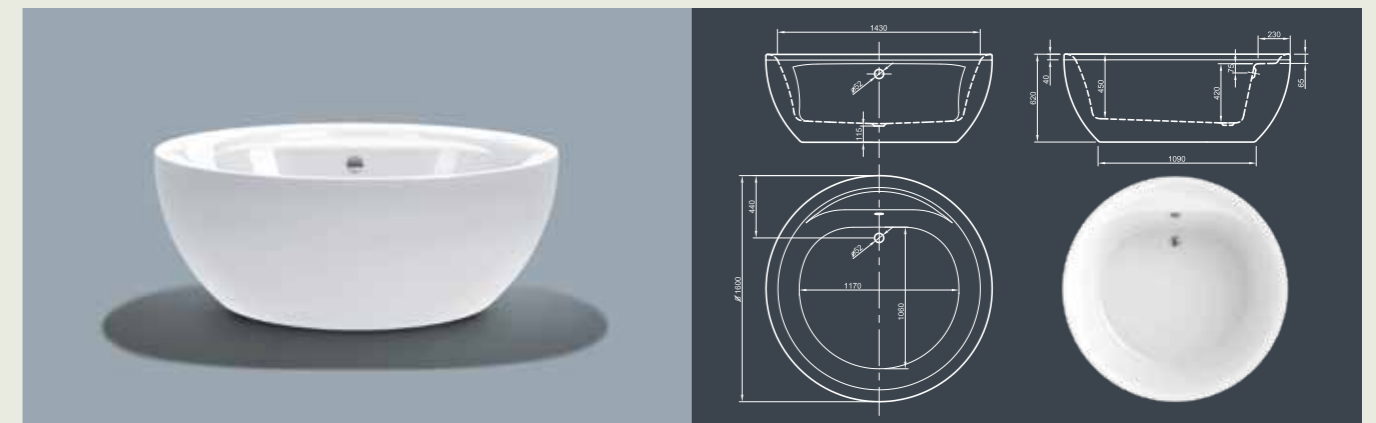

CLUB SPA

Top of the bath! This modern, round bathtub is the place to be in your bathroom. Enjoy your bath and round off your day!

Technical data	
Article-No.	0200-075
Colour	White
Dimensions	Ø 1600 x 620 mm (Dia x H)
Weight	106 kg maximum weight (depending on configuration)
Volume	275 l
Bath Waste Kit	Click-Clack system, colour chrome, factory fitted

Further options see page 66