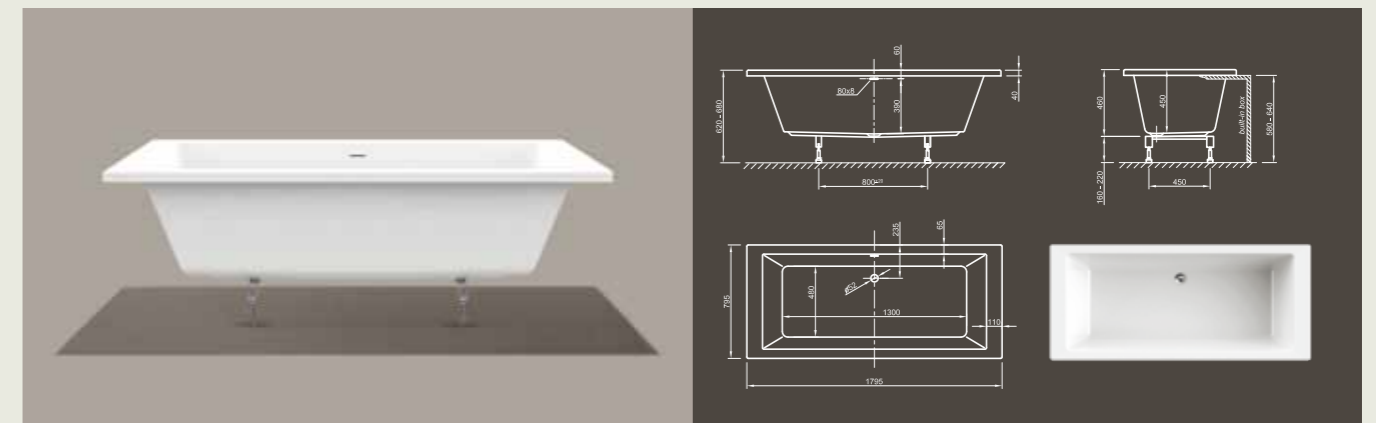

CULTURE FIT

Straightforward! This linear cube bathtub shows modern design in its purest way. With its ornate-less shape and perfectly finished edges it radiates meditative peace. Tapered sides offer optimal bathing comfort!

Technical data	
Article-No.	0400-268
Colour	White
Dimensions	1800 x 800 x 600 mm (L x W x H)
Weight	34 kg
Volume	230 l
Bath Waste Kit	Slot overflow & Click-Clack waste, colour chrome, factory fitted
Legs	Special frame system with adjustable legs, factory fitted

Further options see page 54