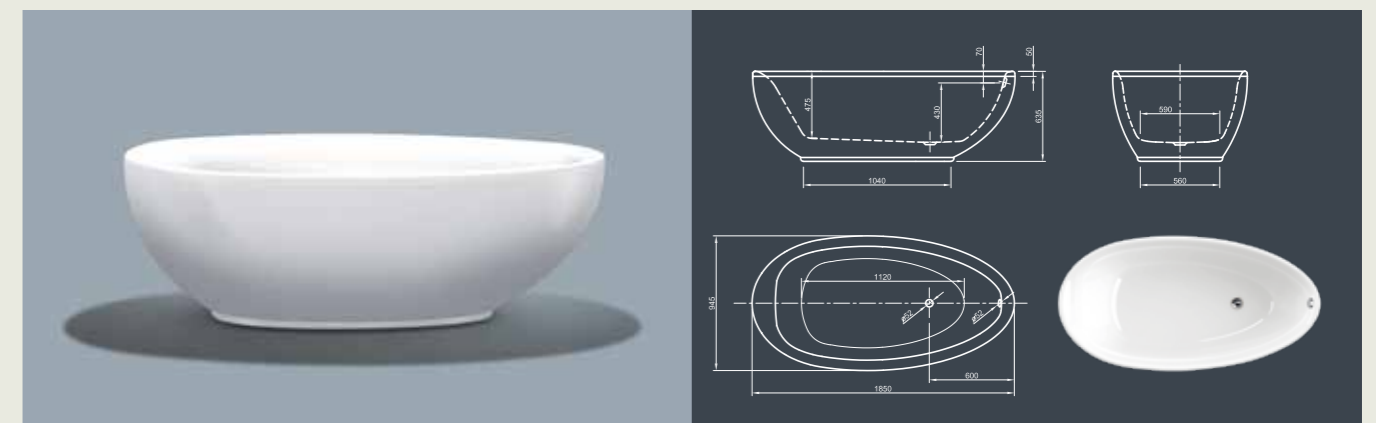

LOUNGE SPA

Pure power of attraction! This modern style bathtub is the space for meditative peace and radiates by its asymmetric egg-shape the feeling of maximal relaxation.

Technical data	
Article-No.	0200-089
Colour	White
Dimensions	1850 x 950 x 635 mm (L x W x H)
Weight	93 kg maximum weight (depending on configuration)
Volume	265 l
Bath Waste Kit	Click-Clack system, colour chrome, factory fitted

Further options see page 66