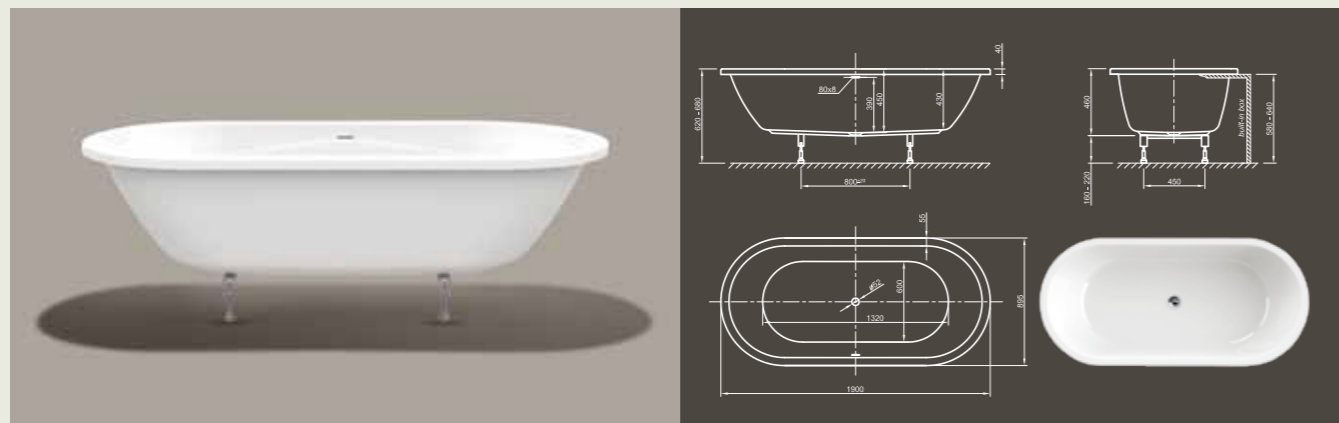

FORM FIT

Elegance! An exceptional design for a stunning bathing experience.

Technical data	
Article-No.	0400-287
Colour	White
Dimensions	1900 x 900 x 600 mm (L x W x H)
Weight	38 kg
Volume	275 l
Bath Waste Kit	Slot overflow & Click-Clack waste, colour chrome, factory fitted
Legs	Special frame system with adjustable legs, factory fitted

Further options see page 54