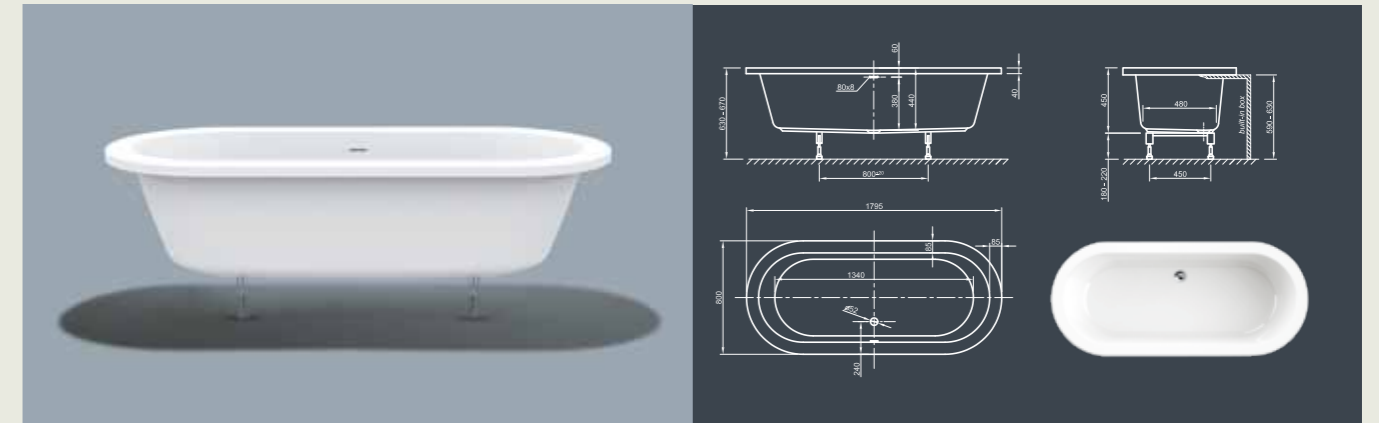

COOL FIT SPA

Cool comfort! Inspired by the last century this modern style bathtub ergonomically interprets classic tub design in the spirit of time. Its unique shape creates a deep feeling of cosiness and invites you in to relax.

Technical data	
Article-No.	0200-282
Colour	White
Dimensions	1800 x 800 x 600 mm (L x W x H)
Weight	59 kg maximum weight (depending on configuration)
Volume	230 l
Bath Waste Kit	Slot overflow & Click-Clack waste, colour chrome, factory fitted
Legs	Special frame system with adjustable legs, factory fitted

Further options see page 70