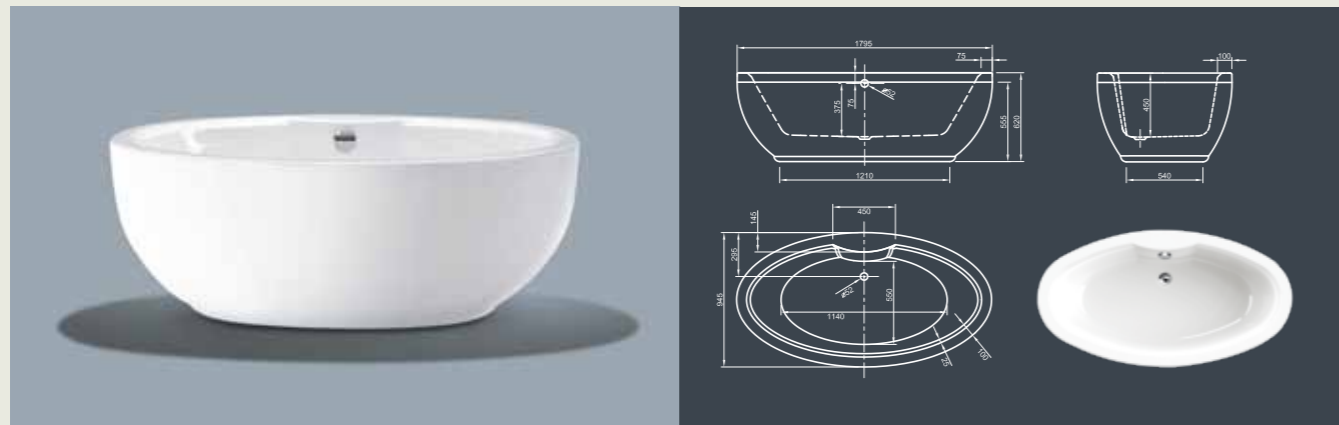

OVAL SPA

Oval experience! With its oval basic shape and elegant curves, this modern style bathtub offers you a high bathing comfort.

Technical data	
Article-No.	0200-080
Colour	White
Dimensions	1800 x 950 x 625 mm (L x W x H)
Weight	90 kg maximum weight (depending on configuration)
Volume	225 l
Bath Waste Kit	Click-Clack system, colour chrome, factory fitted

Further options see page 66