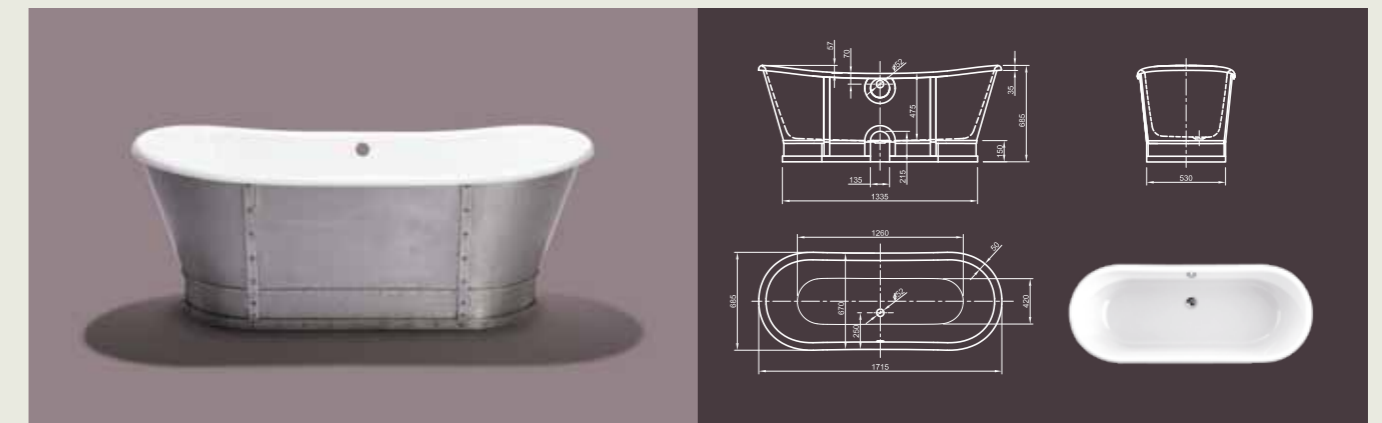

PRINCE

Absolute modern classic! Inspired by the last century this bathtub with its pure aluminum (brushed) outer ergonomically interprets classic tub design in the spirit of time. Its special, unique and outstanding design is an eye catcher for your bathroom!

Technical data	
Article-No.	0100-086
Colour	White
Dimensions	1700 x 700 x 685 mm (L x W x H)
Weight	58 kg
Volume	225 l
Bath Waste Kit	Not fitted, to be on separate order

Further options see page 54