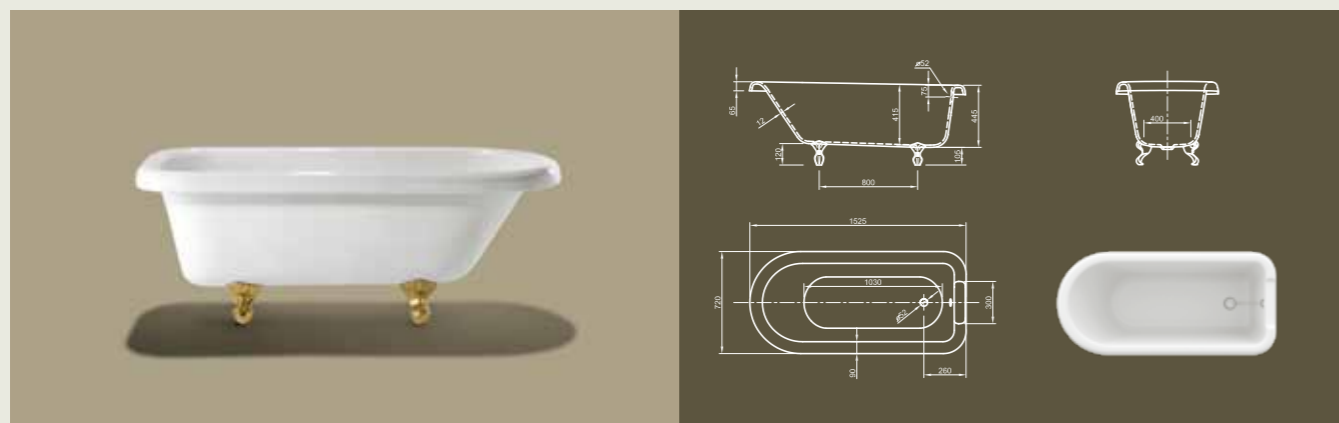

Option: Roll Top XL (1665 x 715 x 575 mm), Article-No. 0100-066