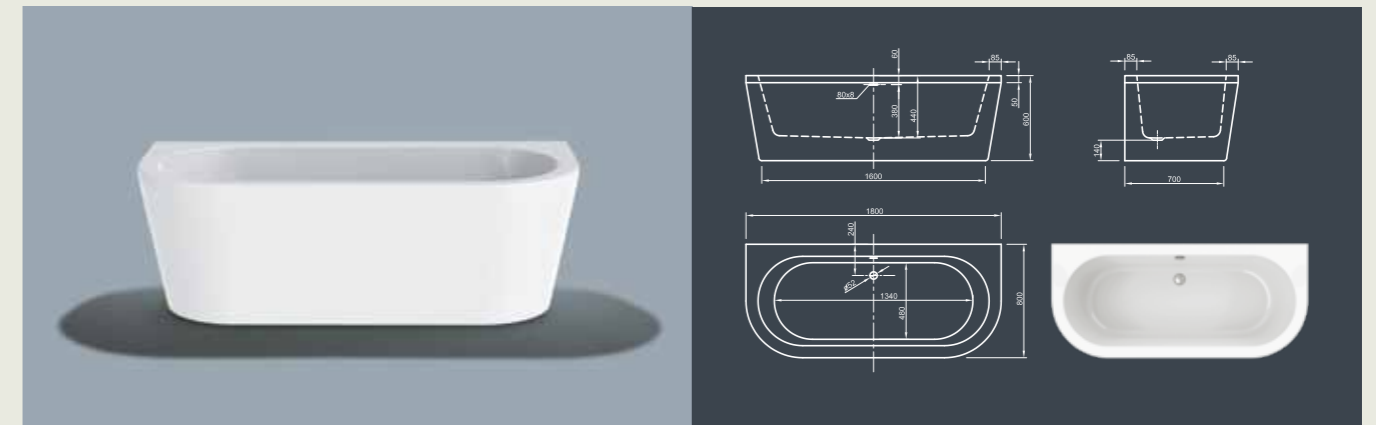

WALL SPA

Evolutionary! Favored design enhanced in a space saving form. This modern style bathtub allows one-sided wall connection. Beautify your bathroom even if there is only minimum space!

Technical data	
Article-No.	0200-277
Colour	White
Dimensions	1800 x 800 x 600 mm (L x W x H)
Weight	88 kg maximum weight (depending on configuration)
Volume	250 l
Bath Waste Kit	Slot overflow system or Click-Clack system, colour chrome, factory fitted

Further options see page 66