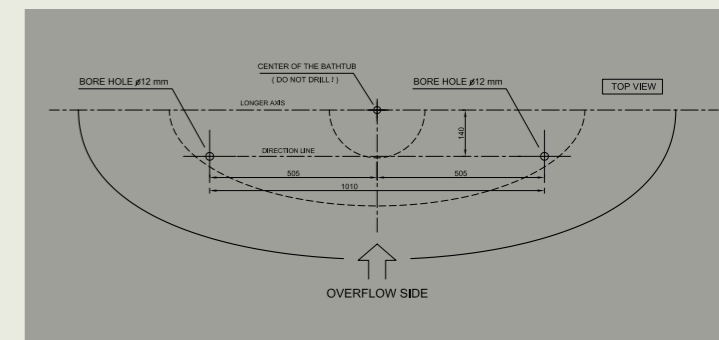

FIXING OPTIONS

FLOORFIX & MOUNTING

Floorfix – the unique concept of floor fixation for freestanding bathtubs! This set consists of 2 screws, 2 pins and 2 pre-assembled holes in the bathtub to guarantee firm standing on the floor. Each bathtub is delivered with comprehensive floor drilling template and pictogram-mounting-instruction.

Available for:

- Club
- Cool
- Culture
- Cube
- Cube XS
- Culture
- Form
- Form XS
- Loom
- Loom XS
- Lounge
- Mood
- Neo
- Oval
- Princess
- Venice
- Wall