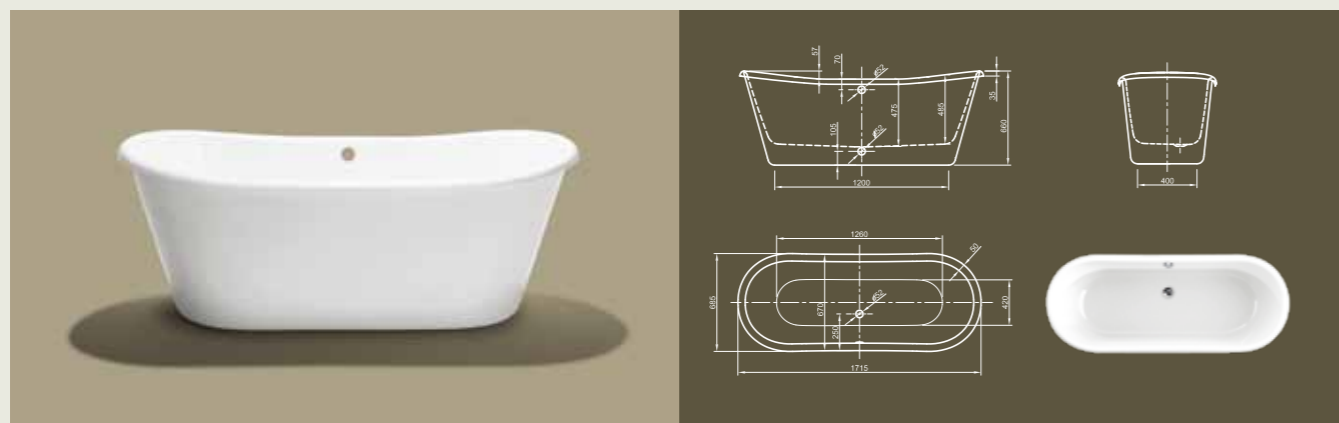

PRINCESS

Ornate Design! This puristic interpretation of our Chateau bathtub brings together ornate design with modern elements leading into perfect comfort.

Technical data	
Article-No.	0100-081
Colour	White
Dimensions	1700 x 700 x 660 mm (L x W x H)
Weight	43 kg
Volume	225 l
Bath Waste Kit	Not fitted, to be on separate order

Further options see page 54