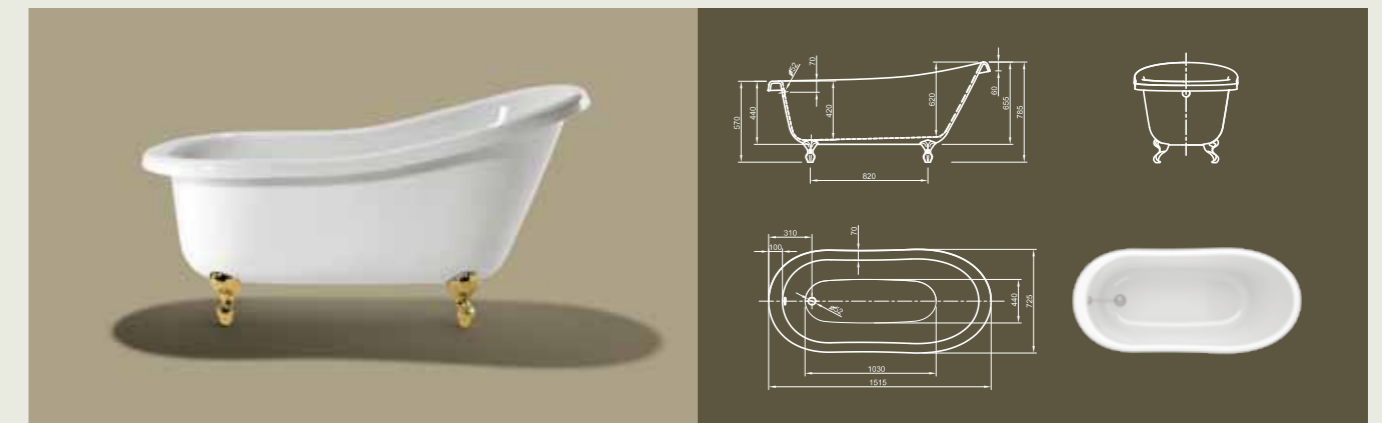

SLIPPER

Compact! The compact size version of our Victorian style bathtub. Design your bathroom and tune it up to an individual, characteristic oasis of enjoyment by integrating a freestanding bathtub! This model allows this transformation even in the smallest bathroom.

Technical data	
Article-No.	0100-064
Colour	White
Dimensions	1515 x 725 x 785/570 mm (L x W x H)
Weight	46 kg
Volume	135 l
Bath Waste Kit	Not fitted, to be on separate order
Feet	Ball & Claw feet, colour brass or chrome, factory fitted

Further options see page 54