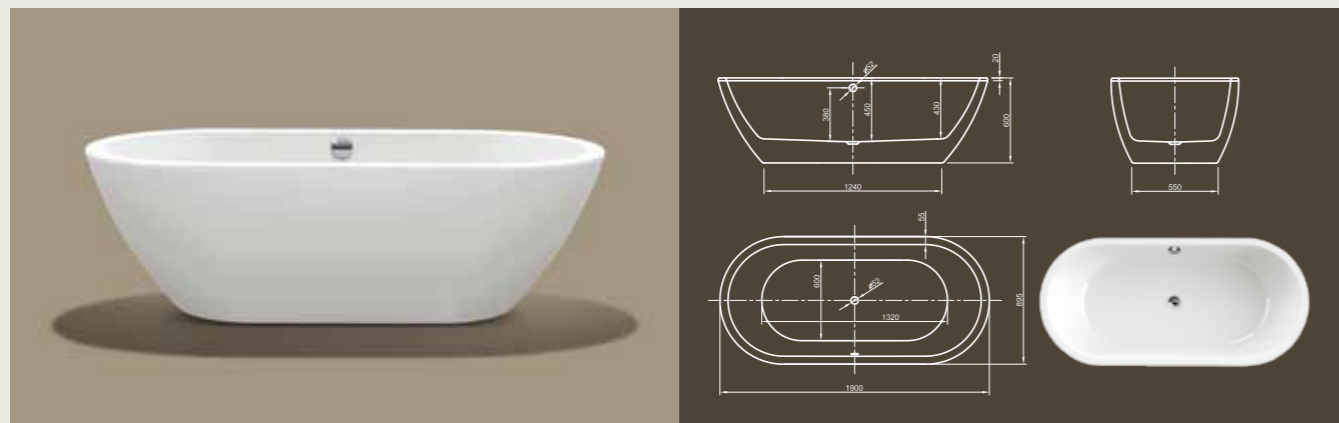

FORM

Elegance! An exceptional design for a stunning bath enjoyment.

Technical data	
Article-No.	0100-087
Colour	White
Dimensions	1900 x 900 x 600 mm (L x W x H)
Weight	53 kg
Volume	275 l
Bath Waste Kit	Click-Clack system, colour chrome, factory fitted

Further options see page 54

CLUB

Top of the bath! This modern, round bathtub is the place to be in your bathroom. Enjoy your bath and round off your day!

Technical data	
Article-No.	0100-075
Colour	White
Dimensions	Ø 1600 x 620 mm (Dia x H)
Weight	66 kg
Volume	275 l
Bath Waste Kit	Click-Clack system, colour chrome, factory fitted

Further options see page 54

OVAL

Oval experience! With its oval basic shape and elegant curves, this modern style bathtub offers you a high bathing comfort.

Technical data	
Article-No.	0100-080
Colour	White
Dimensions	1800 x 950 x 625 mm (L x W x H)
Weight	50 kg
Volume	225 l
Bath Waste Kit	Click-Clack system, colour chrome, factory fitted

Further options see page 54