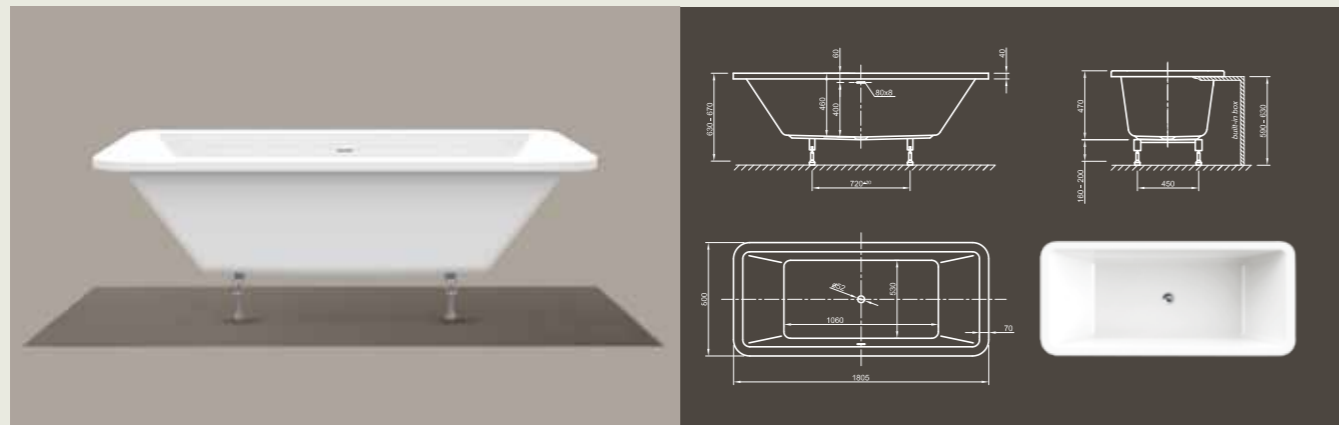

MOOD FIT

Good mood in straight-line! This rectangular clean purism modern style bathtub with a flat top offers optimal comfort with its tapered sides.

Technical data	
Article-No.	0400-285
Colour	White
Dimensions	1800 x 800 x 600 mm (L x W x H)
Weight	33 kg
Volume	230 l
Bath Waste Kit	Slot overflow & Click-Clack waste, colour chrome, factory fitted
Legs	Special frame system with adjustable legs, factory fitted

Further options see page 54