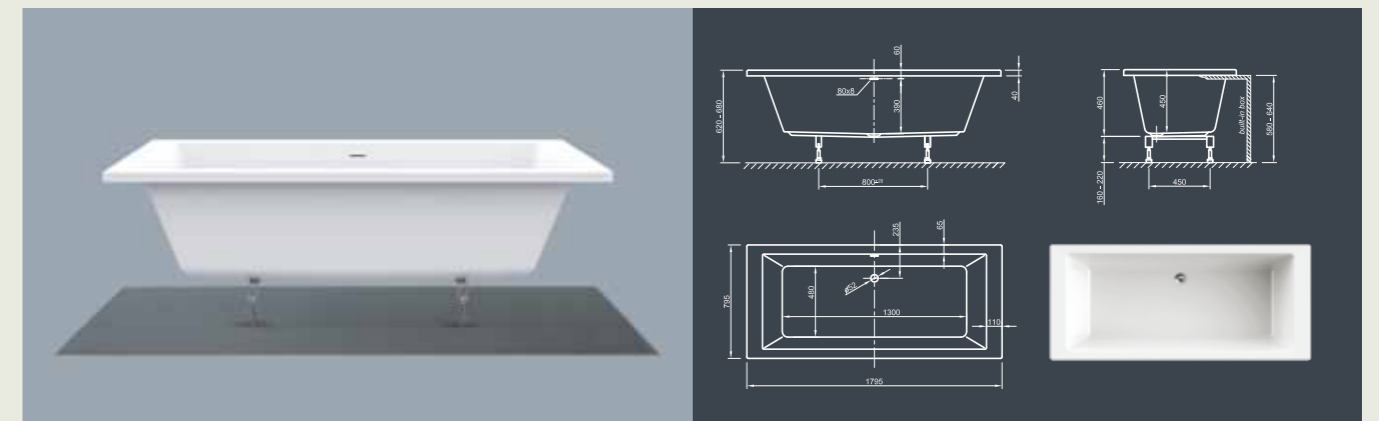

CULTURE FIT SPA

Straightforward! This linear cube bathtub shows modern design in its purest way. With its ornate-less shape and perfectly finished edges it radiates meditative peace. Tapered sides offer optimal bathing comfort!

Technical data	
Article-No.	0200-268
Colour	White
Dimensions	1800 x 800 x 600 mm (L x W x H)
Weight	59 kg maximum weight (depending on configuration)
Volume	230 l
Bath Waste Kit	Slot overflow & Click-Clack waste, colour chrome, factory fitted
Legs	Special frame system with adjustable legs, factory fitted

Further options see page 70