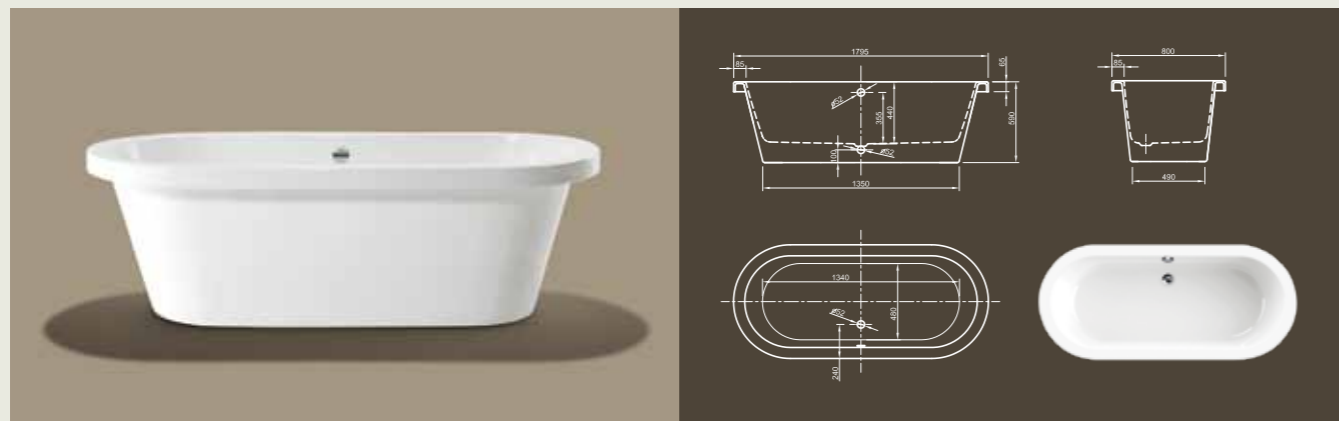

Option: Loft IV (with plinth), Article-No. 0100-068

COOL

Cool comfort! Inspired by the last century this modern style bathtub ergonomically interprets classic tub design in the spirit of time. Its unique shape creates a deep feeling of cosiness and invites you in to relax.

Technical data	
Article-No.	0100-082
Colour	White
Dimensions	1800 x 800 x 600 mm (L x W x H)
Weight	50 kg
Volume	230 l
Bath Waste Kit	Click-Clack system, colour chrome, factory fitted

Further options see page 54