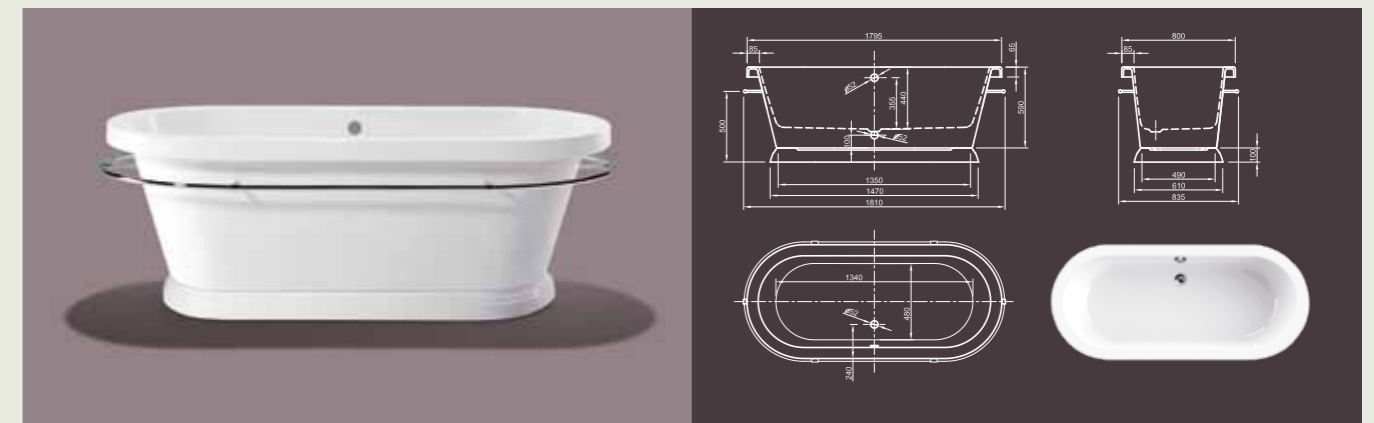

LOFT V

Last but not least: Another popular symbiosis of features! Here our model Loft equipped with towel rail and plinth. Make your choice!

Technical data	
Article-No.	0100-067-07/08
Colour	White
Dimensions	1800 x 835 x 690 mm (L x W x H)
Weight	77 kg
Volume	230 l
Bath Waste Kit	Not fitted, to be on separate order

Further options see page 54