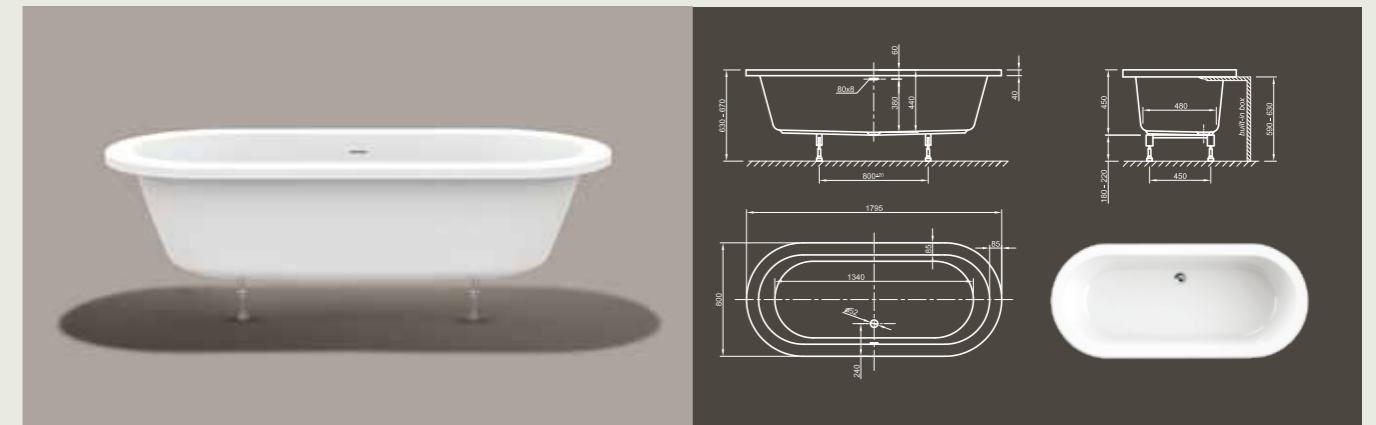

COOL FIT

Cool comfort! Inspired by the last century this modern style bathtub ergonomically interprets classic tub design in the spirit of time. Its unique shape creates a deep feeling of cosiness and invites you in to relax.

Technical data	
Article-No.	0400-282
Colour	White
Dimensions	1800 x 800 x 600 mm (L x W x H)
Weight	34 kg
Volume	230 l
Bath Waste Kit	Slot overflow & Click-Clack waste, colour chrome, factory fitted
Legs	Special frame system with adjustable legs, factory fitted

Further options see page 54