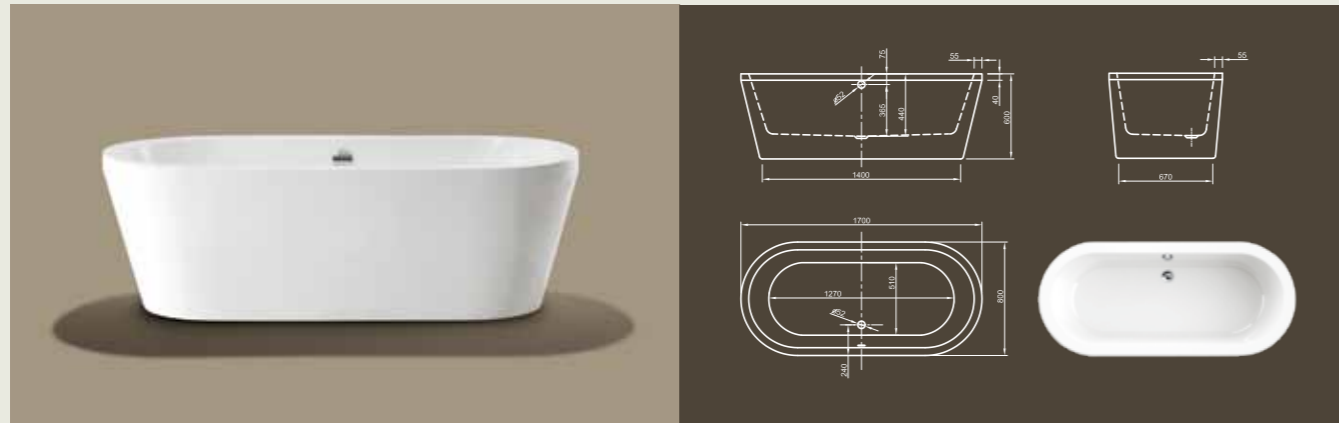

NEO

Cool brother! Following the most favored design of its big brother Cool, this modern design bathtub fulfills all parameters of luxury bath comfort. Reduced dimensions allow the cozy surrounding of a smaller bathroom.

Technical data	
Article-No.	0100-076
Colour	White
Dimensions	1700 x 800 x 600 mm (L x W x H)
Weight	48 kg
Volume	210 l
Bath Waste Kit	Click-Clack system, colour chrome, factory fitted

Further options see page 54

Cool

LOFT

Modern interpretation of a classical bathtub.

Its puristic, oval shape exudes relaxation. With its broad edge it sufficiently meets practical requirements.

Technical data	
Article-No.	0100-067
Colour	White
Dimensions	1800 x 800 x 600 mm (L x W x H)
Weight	58 kg
Volume	230 l
Bath Waste Kit	Not fitted, to be on separate order

Further options see page 54