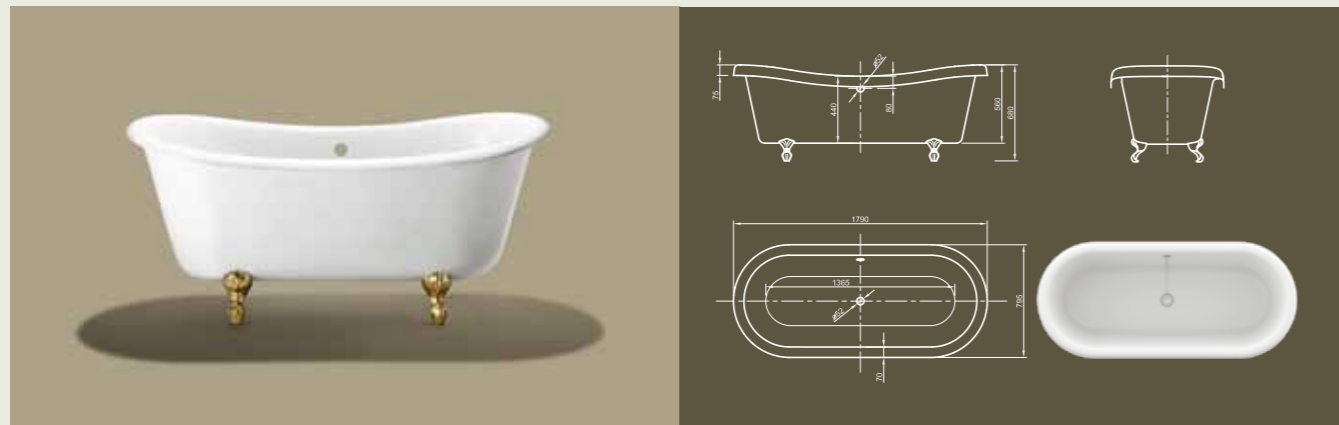

CHATEAU

Bonjour! This French style classical design bathtub brings Provence flair into your bathroom. Or maybe you prefer Paris or Cannes? Whatever you prefer, this elegant symmetrical shape bathtub perfects your bathroom in an incomparable manner!

Technical data	
Article-No.	0100-073
Colour	White
Dimensions	1800 x 800 x 680 mm (L x W x H)
Weight	58 kg
Volume	230 l
Bath Waste Kit	Not fitted, to be on separate order
Feet	Ball & Claw feet, colour brass or chrome, factory fitted

Further options see page 54