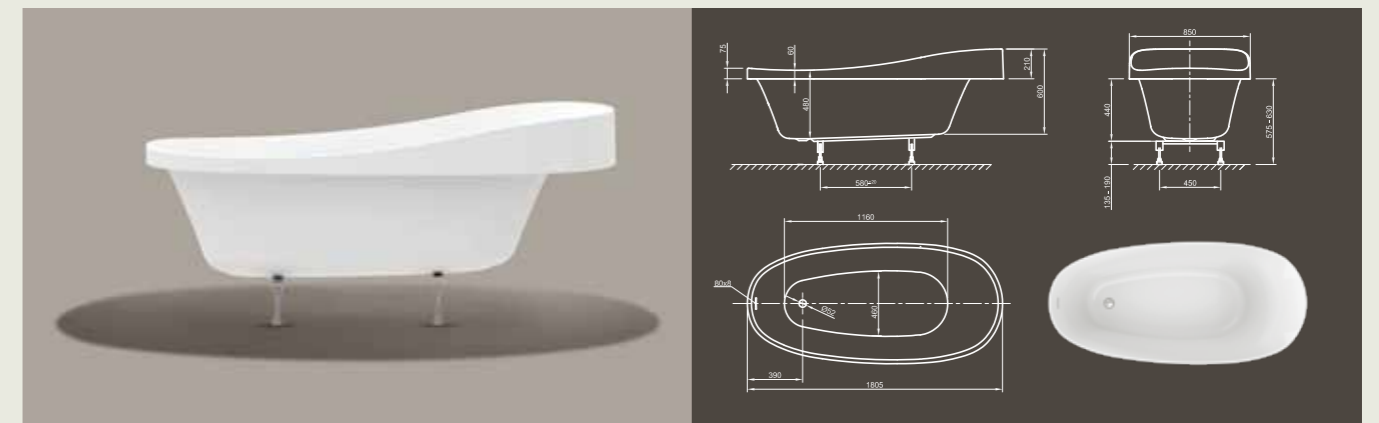

RELAX FIT

Relax! The traditional Victorian style metamorphosed into modernity.

Technical data	
Article-No.	0400-278
Colour	White
Dimensions	1800 x 850 x 620/760 (L x W x H)
Weight	31 kg
Volume	230 l
Bath Waste Kit	Slot overflow & Click-Clack waste, colour chrome, factory fitted
Legs	Special frame system with adjustable legs, factory fitted

Further options see page 54