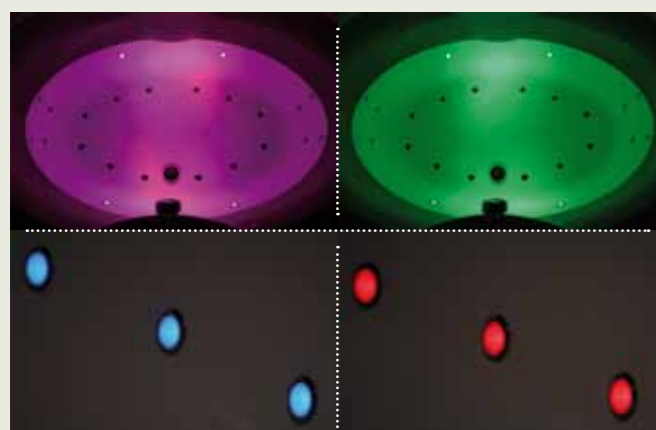

POWER LED & LED EFFECT LIGHT CHAIN

Changing range of colours for perfect ambience in your bathroom.

Left	Right
Whisper air system ON/OFF	Ozone blower ON
Light ON/OFF	MANUAL drying ON
Manual colour change	START/STOP automatic colour change
Radio selection	MP3 SELECTION
Skip to next / former channel or title	START/PAUSE latest title/radio station
Volume control DOWN	Volume control UP

REMOTE CONTROL

The remote control surface design is individually adaptable e.g. with individual logo.

FEATURES & DETAILS

LIGHT

It is said that colour has an impact on the human body and soul and can optimize your energy level. Aqua Spa® wellness bathtubs equipped with ambience light will increase your bathing enjoyment and convert your bathroom into an atmospheric space. Choose between our 20 mini LED light-chain and 2 power LEDs. 10 changing colour modes of white, purple, blue, light blue, turquoise, green, yellow, orange, red and pink will enhance your senses to a maximum experience of luxury relaxing comfort. Blue is your favorite? No problem! With our integrated remote control you may stop the changing colours at your favored colour or switch on and off the light function. The light intensity of the power LEDs is even dimmable!

SOUND

"Without music, life would be an error" (Friedrich Nietzsche). Enjoy your own MP3 music composition or your favorite radio station using the integrated sound system. The set also consists of 2 integrated not visible loudspeakers which give you a perfect sound experience. You can choose your own program via remote control and having your MP3 player connected via WLAN.

WHISPER AIR NOZZLES

Listen to the silence! With the calmness of our Aqua Spa® system the only recognizable noise is the whisper of soft sparkling water. Lay down and relax, enjoying a pearling massage while reading a book without disturbing noise and extruding water. 24 ultra-flat and ergonomically adjusted whisper air jets grant you maximum bathing comfort.

OZONE THERAPY

Switch on the integrated Ozone blower! Like this the air escaping from the nozzles is mixed with Ozone. With this function the quality of your bathwater is enhanced due the antibacterial and disinfecting effect of Ozone. Moreover the skin is enriched with oxygen and the blood circulation is stimulated. This option is automatically activated starting the system. Via remote control this option can be switched off and on.

AUTOMATIC DRYING SYSTEM

To dry the air nozzles from remnant water and to avoid bacteria and off odors our Aqua Spa® wellness bathtubs are equipped with an automatic drying system. 15 minutes after emptying the tub this function switches on automatically and runs for 2 minutes. This ensures you a unproblematic, long lasting pleasure in using your Aqua Spa® bathtub. The drying system may be also started manually by remote control.

DESINFECTION