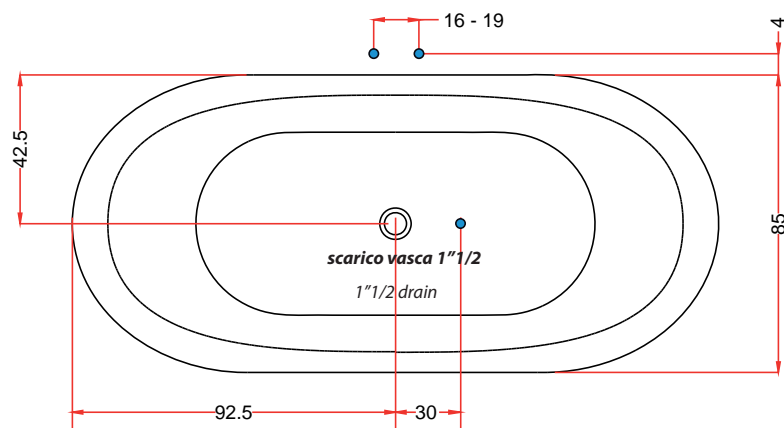

185x85x75h.
Peso weight 70 Kg

*Quota d'installazione consigliata
*Advised measure for installation