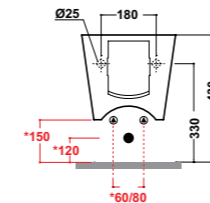

* CURVE TECNICHE PIPE CONNECTORS	
art. RASB	art. RAFI
200 da 180 / 210	180 da 180 / 245
200 from 180 / 210	180 from 180 / 245

Incluso meccanismo scarico doppio flusso
 Dual flush mechanism included

Art. 03KR

Wc back to wall
Wc back to wall
Dimensioni/Dimension: 52x40 cm
Peso/Weight: 27 Kg

Art. 05KR

Bidet back to wall
Bidet back to wall
Dimensioni/Dimension: 52x40 cm
Peso/Weight: 24 Kg

***Quote d'installazione consigliata
Advised measure for installation**

Art. 15KR

Wc sospeso
Wc wall-hung
Dimensioni/Dimension: 54x40 cm
Peso/Weight: 22 Kg

Art. 17KR

Bidet monoforo sospeso
Bidet wall-hung
Dimensioni/Dimension: 54x30 cm
Peso/Weight: 19 Kg

***Quote d'installazione consigliata
Advised measure for installation**