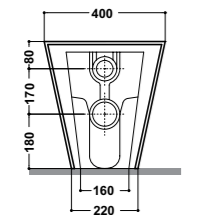

Completo con raccordo
 per sifone 1"1/4
 Connection for siphon 1"1/4 included

*Quote d'installazione consigliata
 Advised measure for installation

Art. 31KR

Lavabo free standing
 Free standing washbasin
 Dimensioni/Dimension: 45x45h86 cm
 Peso/Weight: 28 Kg

Completo con raccordo,
 sifone e scarico a terra
 Connection, siphon and
 floor trap included

Art. 10KR

Colonna per lavabo art.09KR / 29KR
 Pedestal for washbasin art.09KR / 29KR
 Dimensioni/Dimension: h 77
 Peso/Weight: 16 Kg

Completo con raccordo
 per sifone 1"1/4
 Connection for siphon 1"1/4 included

Art. 04KR / 12 KR

Wc monoblocco 62x40 cm
 Wc pan 62x40 cm
 Cassetta monoblocco 42x13 cm
 Cistern for wc pan 42x13 cm
 Peso/Weight: 34 Kg / 12 kg

Wc back to wall
Wc back to wall
Dimensioni/Dimension: 52x40 cm
Peso/Weight: 27 Kg

Art. 05KR

Bidet back to wall
Bidet back to wall
Dimensioni/Dimension: 52x40 cm
Peso/Weight: 24 Kg

***Quote d'installazione consigliata
Advised measure for installation**