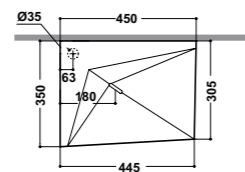

Completo con raccordo
per sifone 1"1/4
Connection for siphon 1"1/4 included