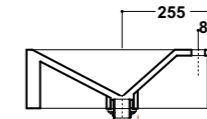

Completo con raccordo
per sifone 1"1/4
Connection for siphon 1"1/4 included

*Quote d'installazione consigliata
Advised measure for installation

Art. 09 KR

Lavabo monoforo
Washbasin one hole
Dimensioni/Dimension: 60x44,5 cm
Peso/Weight: 18,5 Kg

Completo con raccordo
per sifone 1"1/4
Connection for siphon 1"1/4 included

*Quote d'installazione consigliata
Advised measure for installation

Art. 28 KR

Lavabo monoforo
Washbasin one hole
Dimensioni/Dimension: 50x40 cm
Peso/Weight: 16 Kg

Completo con raccordo
per sifone 1"1/4
Connection for siphon 1"1/4 included

*Quote d'installazione consigliata
Advised measure for installation

Art. 29 KR

29 KRB Bacinello bianco
White basin
29 KRP Bacinello platino
Platinum basin
29 KRBP Bacinello bianco/platino
White washbasin one hole
Dimensioni/Dimension: 50x40 cm
Peso/Weight: 17 Kg