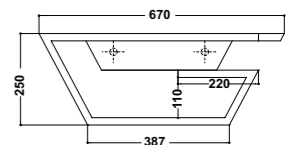

Wc back to wall
Wc back to wall
Dimensioni/Dimension: 52x40 cm
Peso/Weight: 27 Kg

Art. 05KR

Bidet back to wall
Bidet back to wall
Dimensioni/Dimension: 52x40 cm
Peso/Weight: 24 Kg

***Quote d'installazione consigliata
Advised measure for installation**

Art. 15KR

Wc sospeso
Wc wall-hung
Dimensioni/Dimension: 54x40 cm
Peso/Weight: 22 Kg

Art. 17KR

Bidet monoforo sospeso
Bidet wall-hung
Dimensioni/Dimension: 54x30 cm
Peso/Weight: 19 Kg

***Quote d'installazione consigliata
Advised measure for installation**

Art. C6KR

Coprivaso avvolgente termoidurente
Thermosetting seat cover
Peso/Weight: 2,9 kg

Art. C8KR

Copriwater avvolgente termoidurente
con chiusura rallentata
Thermosetting soft close seat cover
Peso/Weight: 2,9 kg

Art. MO KR

Mobile sospeso per lavabi art. 09 KR
e art. 28 KR
Wall hung furniture available for
washbasins art. 09 KR & art. 28 KR
Dimensioni/Dimension: 67x35 cm
Peso/Weight: 18 Kg

***Quote d'installazione consigliata
Advised measure for installation**