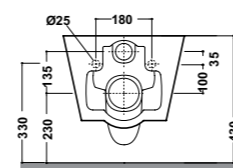

Completo con raccordo
 per sifone 1"1/4
 Connection for siphon 1"1/4 included

*Quote d'installazione consigliata
 Advised measure for installation

Art. 31KR

Lavabo free standing
 Free standing washbasin
 Dimensioni/Dimension: 45x45h86 cm
 Peso/Weight: 28 Kg

* CURVE TECNICHE PIPE CONNECTORS	
art. RASB	art. RAFI
200 da 180 / 210	180 da 180 / 245
200 from 180 / 210	180 from 180 / 245

Incluso meccanismo scarico doppio flusso
 Dual flush mechanism included

Art. 03KR

Wc back to wall
Wc back to wall
Dimensioni/Dimension: 52x40 cm
Peso/Weight: 27 Kg

Art. 05KR

Bidet back to wall
Bidet back to wall
Dimensioni/Dimension: 52x40 cm
Peso/Weight: 24 Kg

***Quote d'installazione consigliata
Advised measure for installation**

Art. 15KR

Wc sospeso
Wc wall-hung
Dimensioni/Dimension: 54x40 cm
Peso/Weight: 22 Kg

Art. 17KR

Bidet monoforo sospeso
Bidet wall-hung
Dimensioni/Dimension: 54x30 cm
Peso/Weight: 19 Kg

***Quote d'installazione consigliata
Advised measure for installation**