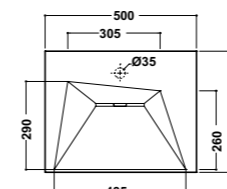

Art. 81 KR

Lavabo mono/tre fori
Washbasin one/three holes
Dimensioni/Dimension: 100x52 cm
Peso/Weight: 22 Kg

*Quote d'installazione consigliata
Advised measure for installation

Art. 08 KR

08 KRB Lavabo monoforo bianco
White washbasin one hole
08 KRP Lavabo monoforo platino
Platinum washbasin one hole
Dimensioni/Dimension: 75x48 cm
Peso/Weight: 21 Kg

Completo con raccordo
per sifone 1"1/4
Connection for siphon 1"1/4 included

*Quote d'installazione consigliata
Advised measure for installation

Art. 09 KR

Lavabo monoforo
Washbasin one hole
Dimensioni/Dimension: 60x44,5 cm
Peso/Weight: 18,5 Kg

Completo con raccordo
per sifone 1"1/4
Connection for siphon 1"1/4 included

*Quote d'installazione consigliata
Advised measure for installation

Art. 28 KR

Lavabo monoforo
Washbasin one hole
Dimensioni/Dimension: 50x40 cm
Peso/Weight: 16 Kg

Art. 25KR

Orinatoio a parete
Wall hung urinal
Dimensioni/Dimension: 33x39xh60,5 cm
Peso/Weight: 24 Kg

modello con coprivaso
model with seat cover

modello senza coprivaso
model without seat cover

Quota di installazione consigliata **quote di fissaggio**
advised measure for installation **fixing dimensions**