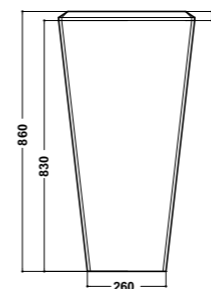

Art. 34KR

Lavabo monoforo angolare
Corner washbasin one hole
Dimensioni/Dimension: 45x45 cm
Peso/Weight: 14 Kg

Completo con raccordo
per sifone 1"1/4
Connection for siphon 1"1/4 included

*Quote d'installazione consigliata
Advised measure for installation

Art. 63KR

Lavabo monoforo sospeso
Washbasin wall hung one hole
Dimensioni/Dimension: 45x35 cm
Peso/Weight: 14 Kg

Completo con raccordo
per sifone 1"1/4
Connection for siphon 1"1/4 included

*Quote d'installazione consigliata
Advised measure for installation

Art. 64KR

Lavabo monoforo sospeso
Washbasin wall hung one hole
Dimensioni/Dimension: 35x45 cm
Peso/Weight: 14 Kg

Completo con raccordo
per sifone 1"1/4
Connection for siphon 1"1/4 included

*Quote d'installazione consigliata
Advised measure for installation

Art. 31KR

Lavabo free standing
Free standing washbasin
Dimensioni/Dimension: 45x45h86 cm
Peso/Weight: 28 Kg

Art. 10KR

Colonna per lavabo art.09KR / 29KR
Pedestal for washbasin art.09KR / 29KR
Dimensioni/Dimension: h 77
Peso/Weight: 16 Kg

Completo con raccordo
per sifone 1"1/4
Connection for siphon 1"1/4 included

Art. 04KR / 12 KR

Wc monoblocco 62x40 cm
Wc pan 62x40 cm
Cassetta monoblocco 42x13 cm
Cistern for wc pan 42x13 cm
Peso/Weight: 34 Kg / 12 kg

* CURVE TECNICHE PIPE CONNECTORS	
art. RASB	art. RAFI
200 da 180 / 210	180 da 180 / 245
200 from 180 / 210	180 from 180 / 245

Incluso meccanismo scarico doppio flusso
Dual flush mechanism included