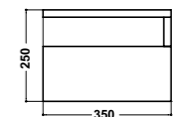

Art. MO KR

Mobile sospeso per lavabi art. 09 KR
e art. 28 KR
Wall hung furniture available for
washbasins art. 09 KR & art. 28 KR
Dimensioni/Dimension: 67x35 cm
Peso/Weight: 18 Kg