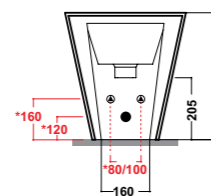

Completo con raccordo
 per sifone 1"1/4
 Connection for siphon 1"1/4 included

Art. 04KR / 12 KR

Wc monoblocco 62x40 cm
 Wc pan 62x40 cm
 Cassetta monoblocco 42x13 cm
 Cistern for wc pan 42x13 cm
 Peso/Weight: 34 Kg / 12 kg

* CURVE TECNICHE PIPE CONNECTORS	
art. RASB	art. RAFI
200 da 180 / 210	180 da 180 / 245
200 from 180 / 210	180 from 180 / 245

Incluso meccanismo scarico doppio flusso
 Dual flush mechanism included

Art. 03KR

Wc back to wall
Wc back to wall
Dimensioni/Dimension: 52x40 cm
Peso/Weight: 27 Kg

Art. 05KR

Bidet back to wall
Bidet back to wall
Dimensioni/Dimension: 52x40 cm
Peso/Weight: 24 Kg

***Quote d'installazione consigliata
Advised measure for installation**

Art. 15KR

Wc sospeso
Wc wall-hung
Dimensioni/Dimension: 54x40 cm
Peso/Weight: 22 Kg

Art. 17KR

Bidet monoforo sospeso
Bidet wall-hung
Dimensioni/Dimension: 54x30 cm
Peso/Weight: 19 Kg

***Quote d'installazione consigliata
Advised measure for installation**