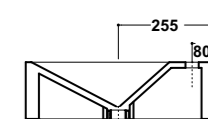

Completo con raccordo
per sifone 1"1/4
Connection for siphon 1"1/4 included

*Quote d'installazione consigliata
Advised measure for installation

Art. 28 KR

Lavabo monoforo
Washbasin one hole
Dimensioni/Dimension: 50x40 cm
Peso/Weight: 16 Kg

Completo con raccordo
per sifone 1"1/4
Connection for siphon 1"1/4 included

*Quote d'installazione consigliata
Advised measure for installation

Art. 29 KR

29 KRB Bacinello bianco
White basin
29 KRP Bacinello platino
Platinum basin
29 KRBP Bacinello bianco/platino
White washbasin one hole
Dimensioni/Dimension: 50x40 cm
Peso/Weight: 17 Kg

Completo con raccordo
per sifone 1"1/4
Connection for siphon 1"1/4 included

*Quote d'installazione consigliata
Advised measure for installation

Art. 34KR

Lavabo monoforo angolare
 Corner washbasin one hole
 Dimensioni/Dimension: 45x45 cm
 Peso/Weight: 14 Kg