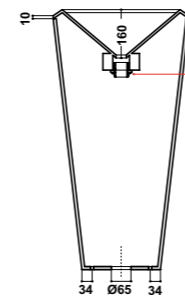

Art. 34KR

Lavabo monoforo angolare
Corner washbasin one hole
Dimensioni/Dimension: 45x45 cm
Peso/Weight: 14 Kg

Completo con raccordo
per sifone 1"1/4
Connection for siphon 1"1/4 included

*Quote d'installazione consigliata
Advised measure for installation

Art. 63KR

Lavabo monoforo sospeso
Washbasin wall hung one hole
Dimensioni/Dimension: 45x35 cm
Peso/Weight: 14 Kg

Completo con raccordo
per sifone 1"1/4
Connection for siphon 1"1/4 included

*Quote d'installazione consigliata
Advised measure for installation

Art. 64KR

Lavabo monoforo sospeso
Washbasin wall hung one hole
Dimensioni/Dimension: 35x45 cm
Peso/Weight: 14 Kg

Completo con raccordo
per sifone 1"1/4
Connection for siphon 1"1/4 included

*Quote d'installazione consigliata
Advised measure for installation

Art. 31KR

Lavabo free standing
Free standing washbasin
Dimensioni/Dimension: 45x45h86 cm
Peso/Weight: 28 Kg

Art. 10KR

Colonna per lavabo art.09KR / 29KR
Pedestal for washbasin art.09KR / 29KR
Dimensioni/Dimension: h 77
Peso/Weight: 16 Kg

Completo con raccordo
per sifone 1"1/4
Connection for siphon 1"1/4 included

Art. 04KR / 12 KR

Wc monoblocco 62x40 cm
Wc pan 62x40 cm
Cassetta monoblocco 42x13 cm
Cistern for wc pan 42x13 cm
Peso/Weight: 34 Kg / 12 kg

* CURVE TECNICHE PIPE CONNECTORS	
art. RASB	art. RAFI
200 da 180 / 210	180 da 180 / 245
200 from 180 / 210	180 from 180 / 245

Incluso meccanismo scarico doppio flusso
Dual flush mechanism included