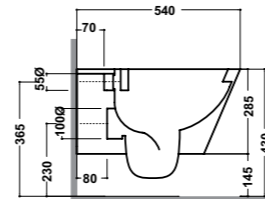

* CURVE TECNICHE PIPE CONNECTORS	
art. RASB	art. RAFI
200 da 180 / 210	180 da 180 / 245
200 from 180 / 210	180 from 180 / 245

Incluso meccanismo scarico doppio flusso
 Dual flush mechanism included

Art. 03KR

Wc back to wall
Wc back to wall
Dimensioni/Dimension: 52x40 cm
Peso/Weight: 27 Kg

Art. 05KR

Bidet back to wall
Bidet back to wall
Dimensioni/Dimension: 52x40 cm
Peso/Weight: 24 Kg

***Quote d'installazione consigliata
Advised measure for installation**

Art. 15KR

Wc sospeso
Wc wall-hung
Dimensioni/Dimension: 54x40 cm
Peso/Weight: 22 Kg

Art. 17KR

Bidet monoforo sospeso
Bidet wall-hung
Dimensioni/Dimension: 54x30 cm
Peso/Weight: 19 Kg

***Quote d'installazione consigliata
Advised measure for installation**

**Art. SPI 120**

Specchio reversibile
Reversible mirror
Dimensioni/Dimension: 120x50 cm
Peso/Weight: 5 Kg

**Art. SPKR**

Specchio reversibile
Reversible mirror
Dimensioni/Dimension: 75x60
Peso/Weight: 3 Kg