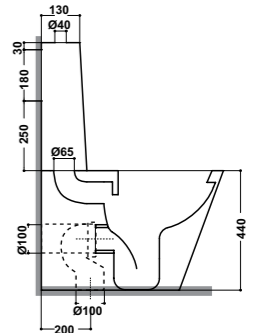

Art. 04KR / 12 KR

Wc monoblocco 62x40 cm
Wc pan 62x40 cm
Cassetta monoblocco 42x13 cm
Cistern for wc pan 42x13 cm
Peso/Weight: 34 Kg / 12 kg