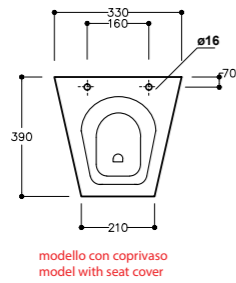

Art. 25KR

Orinatoio a parete
Wall hung urinal
Dimensioni/Dimension: 33x39xh60,5 cm
Peso/Weight: 24 Kg

modello con coprivaso
model with seat cover