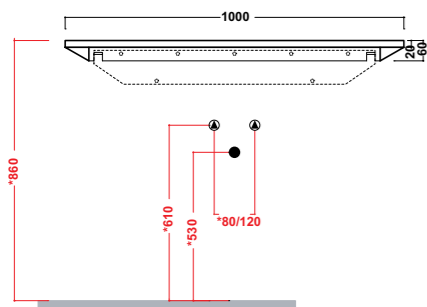

Art. 81 KR

Lavabo mono/tre fori
Washbasin one/three holes
Dimensioni/Dimension: 100x52 cm
Peso/Weight: 22 Kg

*Quote d'installazione consigliata
Advised measure for installation

Art. 08 KR

08 KRB Lavabo monoforo bianco
White washbasin one hole
08 KRP Lavabo monoforo platino
Platinum washbasin one hole
Dimensioni/Dimension: 75x48 cm
Peso/Weight: 21 Kg

Completo con raccordo
per sifone 1"1/4
Connection for siphon 1"1/4 included

*Quote d'installazione consigliata
Advised measure for installation

Art. 09 KR

Lavabo monoforo
Washbasin one hole
Dimensioni/Dimension: 60x44,5 cm
Peso/Weight: 18,5 Kg

Completo con raccordo
per sifone 1"1/4
Connection for siphon 1"1/4 included

*Quote d'installazione consigliata
Advised measure for installation

Art. 28 KR

Lavabo monoforo
Washbasin one hole
Dimensioni/Dimension: 50x40 cm
Peso/Weight: 16 Kg

Wc back to wall
Wc back to wall
Dimensioni/Dimension: 52x40 cm
Peso/Weight: 27 Kg

Art. 05KR

Bidet back to wall
Bidet back to wall
Dimensioni/Dimension: 52x40 cm
Peso/Weight: 24 Kg

***Quote d'installazione consigliata
Advised measure for installation**