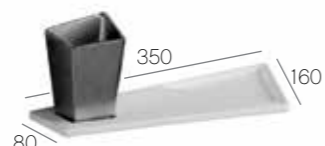

Art. M45 KR

Mensola con bicchiere
Shelf with glass
Peso/Weight: 1,5 Kg