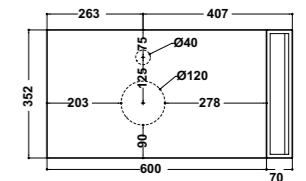

Wc back to wall
Wc back to wall
Dimensioni/Dimension: 52x40 cm
Peso/Weight: 27 Kg

Art. 05KR

Bidet back to wall
Bidet back to wall
Dimensioni/Dimension: 52x40 cm
Peso/Weight: 24 Kg

***Quote d'installazione consigliata
Advised measure for installation**

Art. 15KR

Wc sospeso
Wc wall-hung
Dimensioni/Dimension: 54x40 cm
Peso/Weight: 22 Kg

Art. 17KR

Bidet monoforo sospeso
Bidet wall-hung
Dimensioni/Dimension: 54x30 cm
Peso/Weight: 19 Kg

***Quote d'installazione consigliata
Advised measure for installation**

Art. MO KR

Mobile sospeso per lavabi art. 09 KR
e art. 28 KR
Wall hung furniture available for
washbasins art. 09 KR & art. 28 KR
Dimensioni/Dimension: 67x35 cm
Peso/Weight: 18 Kg

***Quote d'installazione consigliata
Advised measure for installation**