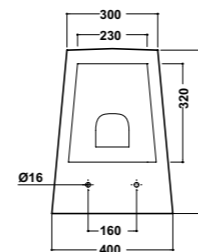

Completo con raccordo
 per sifone 1"1/4
 Connection for siphon 1"1/4 included

Art. 04KR / 12 KR

Wc monoblocco 62x40 cm
 Wc pan 62x40 cm
 Cassetta monoblocco 42x13 cm
 Cistern for wc pan 42x13 cm
 Peso/Weight: 34 Kg / 12 kg

Wc back to wall
Wc back to wall
Dimensioni/Dimension: 52x40 cm
Peso/Weight: 27 Kg

Art. 05KR

Bidet back to wall
Bidet back to wall
Dimensioni/Dimension: 52x40 cm
Peso/Weight: 24 Kg

***Quote d'installazione consigliata
Advised measure for installation**

Art. 15KR

Wc sospeso
Wc wall-hung
Dimensioni/Dimension: 54x40 cm
Peso/Weight: 22 Kg

Art. 17KR

Bidet monoforo sospeso
Bidet wall-hung
Dimensioni/Dimension: 54x30 cm
Peso/Weight: 19 Kg

***Quote d'installazione consigliata
Advised measure for installation**

**Art. SPI 120**

Specchio reversibile
Reversible mirror
Dimensioni/Dimension: 120x50 cm
Peso/Weight: 5 Kg

**Art. SPKR**

Specchio reversibile
Reversible mirror
Dimensioni/Dimension: 75x60
Peso/Weight: 3 Kg