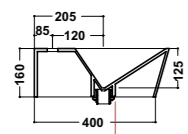

Art. 34KR

Lavabo monoforo angolare
Corner washbasin one hole
Dimensioni/Dimension: 45x45 cm
Peso/Weight: 14 Kg

Completo con raccordo
per sifone 1"1/4
Connection for siphon 1"1/4 included