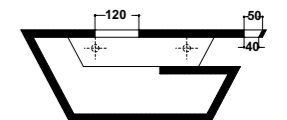

Art. MO KR

Mobile sospeso per lavabi art. 09 KR
e art. 28 KR
Wall hung furniture available for
washbasins art. 09 KR & art. 28 KR
Dimensioni/Dimension: 67x35 cm
Peso/Weight: 18 Kg