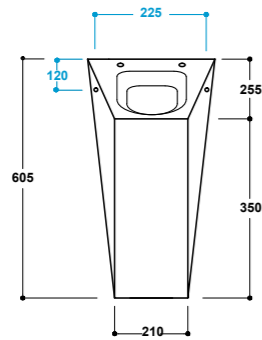

Quota di installazione consigliata **quote di fissaggio**
advised measure for installation **fixing dimensions**

Incluso Sifone in plastica e fissaggio al muro
Included plastic Siphon and fixing kit

Art. C25KR

Copriwater
Seat cover
Peso/Weight: 1,5 Kg