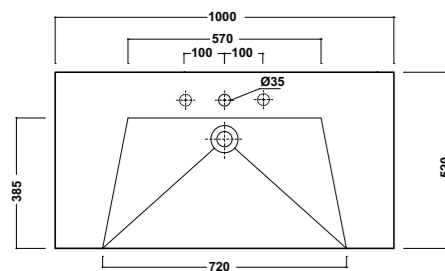

Art. 81 KR

Lavabo mono/tre fori
Washbasin one/three holes
Dimensioni/Dimension: 100x52 cm
Peso/Weight: 22 Kg

*Quote d'installazione consigliata
Advised measure for installation

Art. 08 KR

08 KRB Lavabo monoforo bianco
White washbasin one hole
08 KRP Lavabo monoforo platino
Platinum washbasin one hole
Dimensioni/Dimension: 75x48 cm
Peso/Weight: 21 Kg

Completo con raccordo
per sifone 1"1/4
Connection for siphon 1"1/4 included

*Quote d'installazione consigliata
Advised measure for installation

Art. 09 KR

Lavabo monoforo
Washbasin one hole
Dimensioni/Dimension: 60x44,5 cm
Peso/Weight: 18,5 Kg

Completo con raccordo
per sifone 1"1/4
Connection for siphon 1"1/4 included

*Quote d'installazione consigliata
Advised measure for installation

Art. 28 KR

Lavabo monoforo
Washbasin one hole
Dimensioni/Dimension: 50x40 cm
Peso/Weight: 16 Kg

Art. 25KR

Orinatoio a parete
Wall hung urinal
Dimensioni/Dimension: 33x39xh60,5 cm
Peso/Weight: 24 Kg

modello con coprivaso
model with seat cover

modello senza coprivaso
model without seat cover

Quota di installazione consigliata **quote di fissaggio**
advised measure for installation **fixing dimensions**