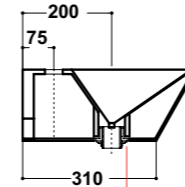

Art. 81 KR

Lavabo mono/tre fori
Washbasin one/three holes
Dimensioni/Dimension: 100x52 cm
Peso/Weight: 22 Kg

*Quote d'installazione consigliata
Advised measure for installation

Art. 08 KR

08 KRB Lavabo monoforo bianco
White washbasin one hole
08 KRP Lavabo monoforo platino
Platinum washbasin one hole
Dimensioni/Dimension: 75x48 cm
Peso/Weight: 21 Kg

Completo con raccordo
per sifone 1"1/4
Connection for siphon 1"1/4 included

*Quote d'installazione consigliata
Advised measure for installation

Art. 09 KR

Lavabo monoforo
Washbasin one hole
Dimensioni/Dimension: 60x44,5 cm
Peso/Weight: 18,5 Kg

Completo con raccordo
per sifone 1"1/4
Connection for siphon 1"1/4 included

*Quote d'installazione consigliata
Advised measure for installation

Art. 28 KR

Lavabo monoforo
Washbasin one hole
Dimensioni/Dimension: 50x40 cm
Peso/Weight: 16 Kg

Wc back to wall
Wc back to wall
Dimensioni/Dimension: 52x40 cm
Peso/Weight: 27 Kg

Art. 05KR

Bidet back to wall
Bidet back to wall
Dimensioni/Dimension: 52x40 cm
Peso/Weight: 24 Kg

***Quote d'installazione consigliata
Advised measure for installation**