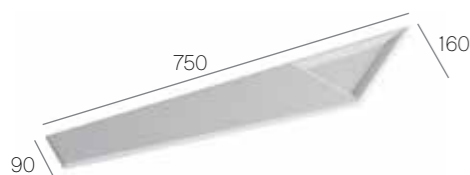

Art. M75 KR

Mensola
Shelf
Peso/Weight: 3,5 Kg