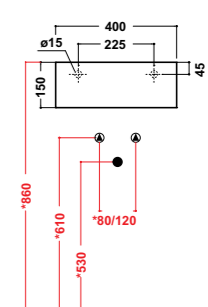

Completo con raccordo
per sifone 1"1/4
Connection for siphon 1"1/4 included

*Quote d'installazione consigliata
Advised measure for installation

Art. 29 KR

29 KRB Bacinello bianco
White basin
29 KRP Bacinello platino
Platinum basin
29 KRBP Bacinello bianco/platino
White washbasin one hole
Dimensioni/Dimension: 50x40 cm
Peso/Weight: 17 Kg

Completo con raccordo
per sifone 1"1/4
Connection for siphon 1"1/4 included

*Quote d'installazione consigliata
Advised measure for installation

Art. 30 KRBP

30 KRB Bacinello bianco
White basin
30 KRP Bacinello platino
Platinum basin
30 KRBP Bacinello bianco/platino
White washbasin one hole
Dimensioni/Dimension: 40x50 cm
Peso/Weight: 17 Kg

Completo con raccordo
per sifone 1"1/4
Connection for siphon 1"1/4 included

*Quote d'installazione consigliata
Advised measure for installation

Art. 34KR

Lavabo monoforo angolare
 Corner washbasin one hole
 Dimensioni/Dimension: 45x45 cm
 Peso/Weight: 14 Kg

Wc back to wall
Wc back to wall
Dimensioni/Dimension: 52x40 cm
Peso/Weight: 27 Kg

Art. 05KR

Bidet back to wall
Bidet back to wall
Dimensioni/Dimension: 52x40 cm
Peso/Weight: 24 Kg

***Quote d'installazione consigliata
Advised measure for installation**