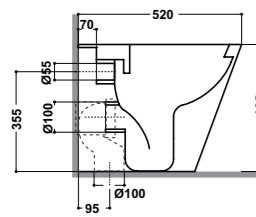

Completo con raccordo,
 sifone e scarico a terra
 Connection, siphon and
 floor trap included

Art. 10KR

Colonna per lavabo art.09KR / 29KR
 Pedestal for washbasin art.09KR / 29KR
 Dimensioni/Dimension: h 77
 Peso/Weight: 16 Kg

Completo con raccordo
 per sifone 1"1/4
 Connection for siphon 1"1/4 included

Art. 04KR / 12 KR

Wc monoblocco 62x40 cm
 Wc pan 62x40 cm
 Cassetta monoblocco 42x13 cm
 Cistern for wc pan 42x13 cm
 Peso/Weight: 34 Kg / 12 kg

* CURVE TECNICHE PIPE CONNECTORS	
art. RASB	art. RAFI
200 da 180 / 210	180 da 180 / 245
200 from 180 / 210	180 from 180 / 245

Incluso meccanismo scarico doppio flusso
 Dual flush mechanism included

Art. 03KR

Wc back to wall
Wc back to wall
Dimensioni/Dimension: 52x40 cm
Peso/Weight: 27 Kg

Art. 05KR

Bidet back to wall
Bidet back to wall
Dimensioni/Dimension: 52x40 cm
Peso/Weight: 24 Kg

***Quote d'installazione consigliata
Advised measure for installation**