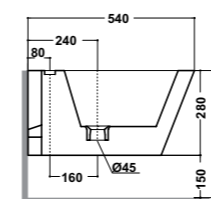

* CURVE TECNICHE PIPE CONNECTORS	
art. RASB	art. RAFI
200 da 180 / 210	180 da 180 / 245
200 from 180 / 210	180 from 180 / 245

Incluso meccanismo scarico doppio flusso
 Dual flush mechanism included

Art. 03KR

Wc back to wall
Wc back to wall
Dimensioni/Dimension: 52x40 cm
Peso/Weight: 27 Kg

Art. 05KR

Bidet back to wall
Bidet back to wall
Dimensioni/Dimension: 52x40 cm
Peso/Weight: 24 Kg

***Quote d'installazione consigliata
Advised measure for installation**

Art. 15KR

Wc sospeso
Wc wall-hung
Dimensioni/Dimension: 54x40 cm
Peso/Weight: 22 Kg

Art. 17KR

Bidet monoforo sospeso
Bidet wall-hung
Dimensioni/Dimension: 54x30 cm
Peso/Weight: 19 Kg

***Quote d'installazione consigliata
Advised measure for installation**