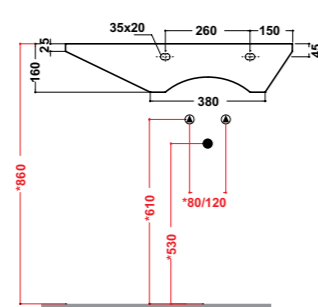

Art. 81 KR

Lavabo mono/tre fori
Washbasin one/three holes
Dimensioni/Dimension: 100x52 cm
Peso/Weight: 22 Kg

*Quote d'installazione consigliata
Advised measure for installation

Art. 08 KR

08 KRB Lavabo monoforo bianco
White washbasin one hole
08 KRP Lavabo monoforo platino
Platinum washbasin one hole
Dimensioni/Dimension: 75x48 cm
Peso/Weight: 21 Kg

Completo con raccordo
per sifone 1"1/4
Connection for siphon 1"1/4 included

*Quote d'installazione consigliata
Advised measure for installation

Art. 09 KR

Lavabo monoforo
Washbasin one hole
Dimensioni/Dimension: 60x44,5 cm
Peso/Weight: 18,5 Kg

Completo con raccordo
per sifone 1"1/4
Connection for siphon 1"1/4 included

*Quote d'installazione consigliata
Advised measure for installation

Art. 28 KR

Lavabo monoforo
Washbasin one hole
Dimensioni/Dimension: 50x40 cm
Peso/Weight: 16 Kg

Wc back to wall
Wc back to wall
Dimensioni/Dimension: 52x40 cm
Peso/Weight: 27 Kg

Art. 05KR

Bidet back to wall
Bidet back to wall
Dimensioni/Dimension: 52x40 cm
Peso/Weight: 24 Kg

***Quote d'installazione consigliata
Advised measure for installation**