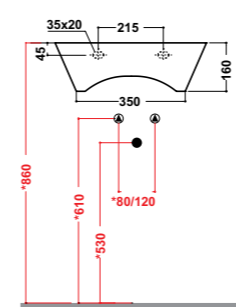

Completo con raccordo
per sifone 1"1/4
Connection for siphon 1"1/4 included

*Quote d'installazione consigliata
Advised measure for installation

Art. 09 KR

Lavabo monoforo
Washbasin one hole
Dimensioni/Dimension: 60x44,5 cm
Peso/Weight: 18,5 Kg

Completo con raccordo
per sifone 1"1/4
Connection for siphon 1"1/4 included

*Quote d'installazione consigliata
Advised measure for installation

Art. 28 KR

Lavabo monoforo
Washbasin one hole
Dimensioni/Dimension: 50x40 cm
Peso/Weight: 16 Kg

Completo con raccordo
per sifone 1"1/4
Connection for siphon 1"1/4 included

*Quote d'installazione consigliata
Advised measure for installation

Art. 29 KR

29 KRB Bacinello bianco
White basin
29 KRP Bacinello platino
Platinum basin
29 KRBP Bacinello bianco/platino
White washbasin one hole
Dimensioni/Dimension: 50x40 cm
Peso/Weight: 17 Kg

Wc back to wall
Wc back to wall
Dimensioni/Dimension: 52x40 cm
Peso/Weight: 27 Kg

Art. 05KR

Bidet back to wall
Bidet back to wall
Dimensioni/Dimension: 52x40 cm
Peso/Weight: 24 Kg

***Quote d'installazione consigliata
Advised measure for installation**