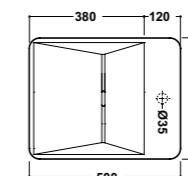

Art. 81 KR

Lavabo mono/tre fori
Washbasin one/three holes
Dimensioni/Dimension: 100x52 cm
Peso/Weight: 22 Kg

*Quote d'installazione consigliata
Advised measure for installation

Art. 08 KR

08 KRB Lavabo monoforo bianco
White washbasin one hole
08 KRP Lavabo monoforo platino
Platinum washbasin one hole
Dimensioni/Dimension: 75x48 cm
Peso/Weight: 21 Kg

Completo con raccordo
per sifone 1"1/4
Connection for siphon 1"1/4 included

*Quote d'installazione consigliata
Advised measure for installation

Art. 09 KR

Lavabo monoforo
Washbasin one hole
Dimensioni/Dimension: 60x44,5 cm
Peso/Weight: 18,5 Kg

Completo con raccordo
per sifone 1"1/4
Connection for siphon 1"1/4 included

*Quote d'installazione consigliata
Advised measure for installation

Art. 28 KR

Lavabo monoforo
Washbasin one hole
Dimensioni/Dimension: 50x40 cm
Peso/Weight: 16 Kg

Completo con raccordo
per sifone 1"1/4
Connection for siphon 1"1/4 included

*Quote d'installazione consigliata
Advised measure for installation

Art. 29 KR

29 KRB Bacinello bianco
White basin
29 KRP Bacinello platino
Platinum basin
29 KRBP Bacinello bianco/platino
White washbasin one hole
Dimensioni/Dimension: 50x40 cm
Peso/Weight: 17 Kg