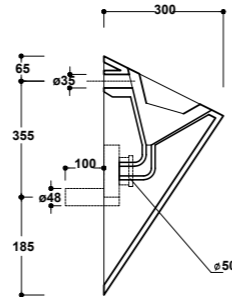

Quota di installazione consigliata **quote di fissaggio**
advised measure for installation **fixing dimensions**

Incluso Sifone in plastica e fissaggio al muro
Included plastic Siphon and fixing kit

Art. C25KR

Copriwater
Seat cover
Peso/Weight: 1,5 Kg