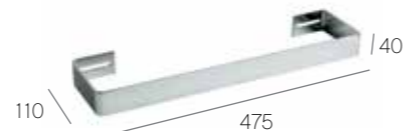

Art. NPSL

Portasciugamani da parete in ottone cromato
Chromed brass wall hung towel rail
Peso/Weight: 1,3 Kg