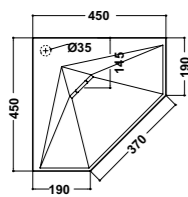

Art. 34KR

Lavabo monoforo angolare
Corner washbasin one hole
Dimensioni/Dimension: 45x45 cm
Peso/Weight: 14 Kg

Completo con raccordo
per sifone 1"1/4
Connection for siphon 1"1/4 included