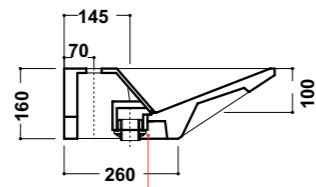

Art. 81 KR

Lavabo mono/tre fori
Washbasin one/three holes
Dimensioni/Dimension: 100x52 cm
Peso/Weight: 22 Kg

*Quote d'installazione consigliata
Advised measure for installation

Art. 08 KR

08 KRB Lavabo monoforo bianco
White washbasin one hole
08 KRP Lavabo monoforo platino
Platinum washbasin one hole
Dimensioni/Dimension: 75x48 cm
Peso/Weight: 21 Kg

Completo con raccordo
per sifone 1"1/4
Connection for siphon 1"1/4 included

*Quote d'installazione consigliata
Advised measure for installation

Art. 09 KR

Lavabo monoforo
Washbasin one hole
Dimensioni/Dimension: 60x44,5 cm
Peso/Weight: 18,5 Kg

Completo con raccordo
per sifone 1"1/4
Connection for siphon 1"1/4 included

*Quote d'installazione consigliata
Advised measure for installation

Art. 28 KR

Lavabo monoforo
Washbasin one hole
Dimensioni/Dimension: 50x40 cm
Peso/Weight: 16 Kg

Wc back to wall
Wc back to wall
Dimensioni/Dimension: 52x40 cm
Peso/Weight: 27 Kg

Art. 05KR

Bidet back to wall
Bidet back to wall
Dimensioni/Dimension: 52x40 cm
Peso/Weight: 24 Kg

***Quote d'installazione consigliata
Advised measure for installation**