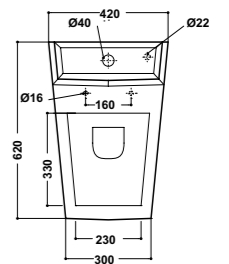

Art. 04KR / 12 KR

Wc monoblocco 62x40 cm
Wc pan 62x40 cm
Cassetta monoblocco 42x13 cm
Cistern for wc pan 42x13 cm
Peso/Weight: 34 Kg / 12 kg