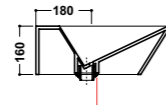

Completo con raccordo
per sifone 1"1/4
Connection for siphon 1"1/4 included