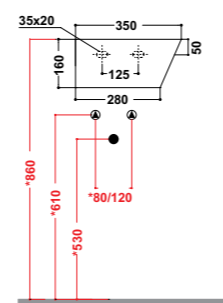

*Quote d'installazione consigliata
Advised measure for installation

Art. 31KR

Lavabo free standing
Free standing washbasin
Dimensioni/Dimension: 45x45h86 cm
Peso/Weight: 28 Kg