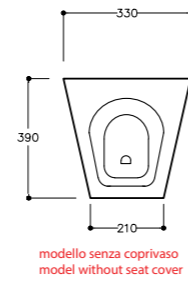

Art. 25KR

Orinatoio a parete
Wall hung urinal
Dimensioni/Dimension: 33x39xh60,5 cm
Peso/Weight: 24 Kg

Quota di installazione consigliata **quote di fissaggio**
advised measure for installation **fixing dimensions**

Incluso Sifone in plastica e fissaggio al muro
Included plastic Siphon and fixing kit

Art. C25KR

Copriwater
Seat cover
Peso/Weight: 1,5 Kg