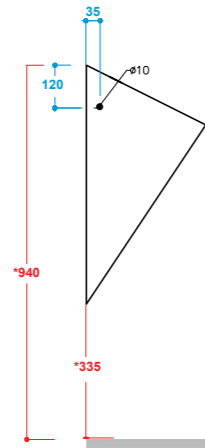

Quota di installazione consigliata **quote di fissaggio**
advised measure for installation **fixing dimensions**

Incluso Sifone in plastica e fissaggio al muro
Included plastic Siphon and fixing kit

Art. C25KR

Copriwater
Seat cover
Peso/Weight: 1,5 Kg