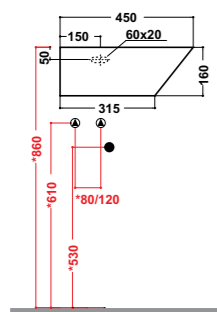

*Quote d'installazione consigliata
Advised measure for installation

Art. 63KR

Lavabo monoforo sospeso
Washbasin wall hung one hole
Dimensioni/Dimension: 45x35 cm
Peso/Weight: 14 Kg