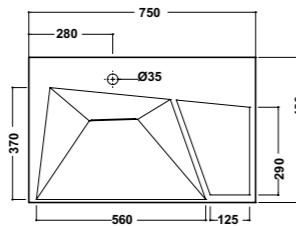

Art. 81 KR

Lavabo mono/tre fori
Washbasin one/three holes
Dimensioni/Dimension: 100x52 cm
Peso/Weight: 22 Kg

*Quote d'installazione consigliata
Advised measure for installation

Art. 08 KR

08 KRB Lavabo monoforo bianco
White washbasin one hole
08 KRP Lavabo monoforo platino
Platinum washbasin one hole
Dimensioni/Dimension: 75x48 cm
Peso/Weight: 21 Kg

Completo con raccordo
per sifone 1"1/4
Connection for siphon 1"1/4 included

*Quote d'installazione consigliata
Advised measure for installation

Art. 09 KR

Lavabo monoforo
Washbasin one hole
Dimensioni/Dimension: 60x44,5 cm
Peso/Weight: 18,5 Kg

Wc back to wall
Wc back to wall
Dimensioni/Dimension: 52x40 cm
Peso/Weight: 27 Kg

Art. 05KR

Bidet back to wall
Bidet back to wall
Dimensioni/Dimension: 52x40 cm
Peso/Weight: 24 Kg

***Quote d'installazione consigliata
Advised measure for installation**

**Art. SPI 100**

Specchio reversibile
Reversible mirror
Dimensioni/Dimension: 100x50 cm
Peso/Weight: 4 Kg

**Art. SPI 75**

Specchio reversibile
Reversible mirror
Dimensioni/Dimension: 75x50 cm
Peso/Weight: 3 Kg