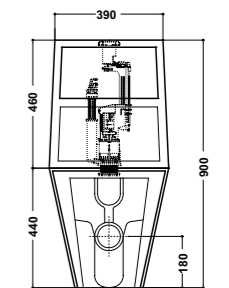

Art. 04KR / 12 KR

Wc monoblocco 62x40 cm
Wc pan 62x40 cm
Cassetta monoblocco 42x13 cm
Cistern for wc pan 42x13 cm
Peso/Weight: 34 Kg / 12 kg