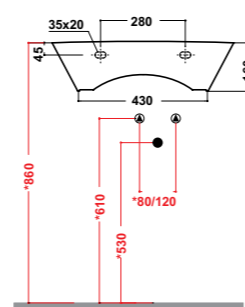

Art. 81 KR

Lavabo mono/tre fori
Washbasin one/three holes
Dimensioni/Dimension: 100x52 cm
Peso/Weight: 22 Kg

*Quote d'installazione consigliata
Advised measure for installation

Art. 08 KR

08 KRB Lavabo monoforo bianco
White washbasin one hole
08 KRP Lavabo monoforo platino
Platinum washbasin one hole
Dimensioni/Dimension: 75x48 cm
Peso/Weight: 21 Kg

Completo con raccordo
per sifone 1"1/4
Connection for siphon 1"1/4 included

*Quote d'installazione consigliata
Advised measure for installation

Art. 09 KR

Lavabo monoforo
Washbasin one hole
Dimensioni/Dimension: 60x44,5 cm
Peso/Weight: 18,5 Kg

Completo con raccordo
per sifone 1"1/4
Connection for siphon 1"1/4 included

*Quote d'installazione consigliata
Advised measure for installation

Art. 28 KR

Lavabo monoforo
Washbasin one hole
Dimensioni/Dimension: 50x40 cm
Peso/Weight: 16 Kg

Wc back to wall
Wc back to wall
Dimensioni/Dimension: 52x40 cm
Peso/Weight: 27 Kg

Art. 05KR

Bidet back to wall
Bidet back to wall
Dimensioni/Dimension: 52x40 cm
Peso/Weight: 24 Kg

***Quote d'installazione consigliata
Advised measure for installation**