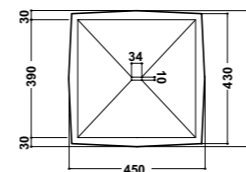

Art. 34KR

Lavabo monoforo angolare
Corner washbasin one hole
Dimensioni/Dimension: 45x45 cm
Peso/Weight: 14 Kg

Completo con raccordo
per sifone 1"1/4
Connection for siphon 1"1/4 included

*Quote d'installazione consigliata
Advised measure for installation

Art. 63KR

Lavabo monoforo sospeso
Washbasin wall hung one hole
Dimensioni/Dimension: 45x35 cm
Peso/Weight: 14 Kg

Completo con raccordo
per sifone 1"1/4
Connection for siphon 1"1/4 included

*Quote d'installazione consigliata
Advised measure for installation

Art. 64KR

Lavabo monoforo sospeso
Washbasin wall hung one hole
Dimensioni/Dimension: 35x45 cm
Peso/Weight: 14 Kg

Completo con raccordo
per sifone 1"1/4
Connection for siphon 1"1/4 included

*Quote d'installazione consigliata
Advised measure for installation

Art. 31KR

Lavabo free standing
Free standing washbasin
Dimensioni/Dimension: 45x45h86 cm
Peso/Weight: 28 Kg

Art. 10KR

Colonna per lavabo art.09KR / 29KR
Pedestal for washbasin art.09KR / 29KR
Dimensioni/Dimension: h 77
Peso/Weight: 16 Kg

Completo con raccordo
per sifone 1"1/4
Connection for siphon 1"1/4 included

Art. 04KR / 12 KR

Wc monoblocco 62x40 cm
Wc pan 62x40 cm
Cassetta monoblocco 42x13 cm
Cistern for wc pan 42x13 cm
Peso/Weight: 34 Kg / 12 kg

* CURVE TECNICHE PIPE CONNECTORS	
art. RASB	art. RAFI
200 da 180 / 210	180 da 180 / 245
200 from 180 / 210	180 from 180 / 245

Incluso meccanismo scarico doppio flusso
Dual flush mechanism included