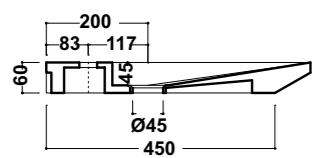

Art. 81 KR

Lavabo mono/tre fori
Washbasin one/three holes
Dimensioni/Dimension: 100x52 cm
Peso/Weight: 22 Kg

*Quote d'installazione consigliata
Advised measure for installation

Art. 08 KR

08 KRB Lavabo monoforo bianco
White washbasin one hole
08 KRP Lavabo monoforo platino
Platinum washbasin one hole
Dimensioni/Dimension: 75x48 cm
Peso/Weight: 21 Kg

Completo con raccordo
per sifone 1"1/4
Connection for siphon 1"1/4 included

*Quote d'installazione consigliata
Advised measure for installation

Art. 09 KR

Lavabo monoforo
Washbasin one hole
Dimensioni/Dimension: 60x44,5 cm
Peso/Weight: 18,5 Kg

Completo con raccordo
per sifone 1"1/4
Connection for siphon 1"1/4 included

*Quote d'installazione consigliata
Advised measure for installation

Art. 28 KR

Lavabo monoforo
Washbasin one hole
Dimensioni/Dimension: 50x40 cm
Peso/Weight: 16 Kg

Wc back to wall
Wc back to wall
Dimensioni/Dimension: 52x40 cm
Peso/Weight: 27 Kg

Art. 05KR

Bidet back to wall
Bidet back to wall
Dimensioni/Dimension: 52x40 cm
Peso/Weight: 24 Kg

***Quote d'installazione consigliata
Advised measure for installation**