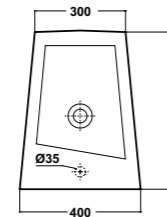

Completo con raccordo
 per sifone 1"1/4
 Connection for siphon 1"1/4 included

Art. 04KR / 12 KR

Wc monoblocco 62x40 cm
 Wc pan 62x40 cm
 Cassetta monoblocco 42x13 cm
 Cistern for wc pan 42x13 cm
 Peso/Weight: 34 Kg / 12 kg

* CURVE TECNICHE PIPE CONNECTORS	
art. RASB	art. RAFI
200 da 180 / 210	180 da 180 / 245
200 from 180 / 210	180 from 180 / 245

Incluso meccanismo scarico doppio flusso
 Dual flush mechanism included

Art. 03KR

Wc back to wall
Wc back to wall
Dimensioni/Dimension: 52x40 cm
Peso/Weight: 27 Kg

Art. 05KR

Bidet back to wall
Bidet back to wall
Dimensioni/Dimension: 52x40 cm
Peso/Weight: 24 Kg

***Quote d'installazione consigliata
Advised measure for installation**

Art. 15KR

Wc sospeso
Wc wall-hung
Dimensioni/Dimension: 54x40 cm
Peso/Weight: 22 Kg

Art. 17KR

Bidet monoforo sospeso
Bidet wall-hung
Dimensioni/Dimension: 54x30 cm
Peso/Weight: 19 Kg

***Quote d'installazione consigliata
Advised measure for installation**