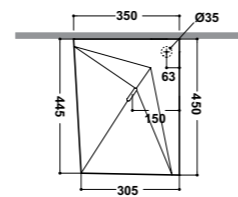

Completo con raccordo
per sifone 1"1/4
Connection for siphon 1"1/4 included