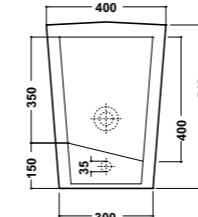

Completo con raccordo
 per sifone 1"1/4
 Connection for siphon 1"1/4 included

*Quote d'installazione consigliata
 Advised measure for installation

Art. 31KR

Lavabo free standing
 Free standing washbasin
 Dimensioni/Dimension: 45x45h86 cm
 Peso/Weight: 28 Kg

Completo con raccordo
 per sifone 1"1/4
 Connection for siphon 1"1/4 included

Art. 04KR / 12 KR

Wc monoblocco 62x40 cm
 Wc pan 62x40 cm
 Cassetta monoblocco 42x13 cm
 Cistern for wc pan 42x13 cm
 Peso/Weight: 34 Kg / 12 kg

Wc back to wall
Wc back to wall
Dimensioni/Dimension: 52x40 cm
Peso/Weight: 27 Kg

Art. 05KR

Bidet back to wall
Bidet back to wall
Dimensioni/Dimension: 52x40 cm
Peso/Weight: 24 Kg

***Quote d'installazione consigliata
Advised measure for installation**

Art. 15KR

Wc sospeso
Wc wall-hung
Dimensioni/Dimension: 54x40 cm
Peso/Weight: 22 Kg

Art. 17KR

Bidet monoforo sospeso
Bidet wall-hung
Dimensioni/Dimension: 54x30 cm
Peso/Weight: 19 Kg

***Quote d'installazione consigliata
Advised measure for installation**