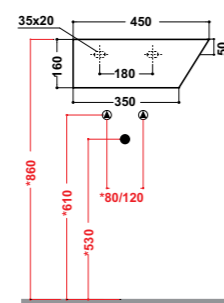

*Quote d'installazione consigliata
Advised measure for installation

Art. 64KR

Lavabo monoforo sospeso
Washbasin wall hung one hole
Dimensioni/Dimension: 35x45 cm
Peso/Weight: 14 Kg