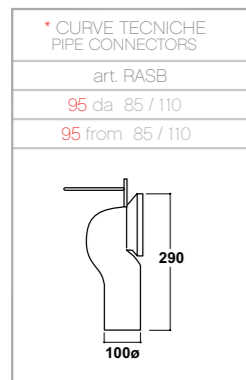

Completo con raccordo,
 sifone e scarico a terra
 Connection, siphon and
 floor trap included

Art. 10KR

Colonna per lavabo art.09KR / 29KR
 Pedestal for washbasin art.09KR / 29KR
 Dimensioni/Dimension: h 77
 Peso/Weight: 16 Kg

Completo con raccordo
 per sifone 1"1/4
 Connection for siphon 1"1/4 included

Art. 04KR / 12 KR

Wc monoblocco 62x40 cm
 Wc pan 62x40 cm
 Cassetta monoblocco 42x13 cm
 Cistern for wc pan 42x13 cm
 Peso/Weight: 34 Kg / 12 kg

* CURVE TECNICHE PIPE CONNECTORS	
art. RASB	art. RAFI
200 da 180 / 210	180 da 180 / 245
200 from 180 / 210	180 from 180 / 245

Incluso meccanismo scarico doppio flusso
 Dual flush mechanism included

Art. 03KR

Wc back to wall
Wc back to wall
Dimensioni/Dimension: 52x40 cm
Peso/Weight: 27 Kg

Art. 05KR

Bidet back to wall
Bidet back to wall
Dimensioni/Dimension: 52x40 cm
Peso/Weight: 24 Kg

***Quote d'installazione consigliata
Advised measure for installation**