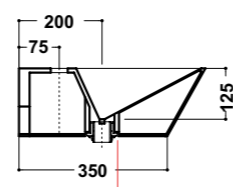

Art. 81 KR

Lavabo mono/tre fori
Washbasin one/three holes
Dimensioni/Dimension: 100x52 cm
Peso/Weight: 22 Kg

*Quote d'installazione consigliata
Advised measure for installation

Art. 08 KR

08 KRB Lavabo monoforo bianco
White washbasin one hole
08 KRP Lavabo monoforo platino
Platinum washbasin one hole
Dimensioni/Dimension: 75x48 cm
Peso/Weight: 21 Kg

Completo con raccordo
per sifone 1"1/4
Connection for siphon 1"1/4 included

*Quote d'installazione consigliata
Advised measure for installation

Art. 09 KR

Lavabo monoforo
Washbasin one hole
Dimensioni/Dimension: 60x44,5 cm
Peso/Weight: 18,5 Kg

Completo con raccordo
per sifone 1"1/4
Connection for siphon 1"1/4 included

*Quote d'installazione consigliata
Advised measure for installation

Art. 28 KR

Lavabo monoforo
Washbasin one hole
Dimensioni/Dimension: 50x40 cm
Peso/Weight: 16 Kg

Wc back to wall
Wc back to wall
Dimensioni/Dimension: 52x40 cm
Peso/Weight: 27 Kg

Art. 05KR

Bidet back to wall
Bidet back to wall
Dimensioni/Dimension: 52x40 cm
Peso/Weight: 24 Kg

***Quote d'installazione consigliata
Advised measure for installation**