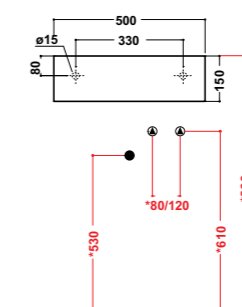

Completo con raccordo
per sifone 1"1/4
Connection for siphon 1"1/4 included

*Quote d'installazione consigliata
Advised measure for installation

Art. 28 KR

Lavabo monoforo
Washbasin one hole
Dimensioni/Dimension: 50x40 cm
Peso/Weight: 16 Kg

Completo con raccordo
per sifone 1"1/4
Connection for siphon 1"1/4 included

*Quote d'installazione consigliata
Advised measure for installation

Art. 29 KR

29 KRB Bacinello bianco
White basin
29 KRP Bacinello platino
Platinum basin
29 KRBP Bacinello bianco/platino
White washbasin one hole
Dimensioni/Dimension: 50x40 cm
Peso/Weight: 17 Kg

Completo con raccordo
per sifone 1"1/4
Connection for siphon 1"1/4 included

*Quote d'installazione consigliata
Advised measure for installation

Art. 30 KRBP

30 KRB Bacinello bianco
White basin
30 KRP Bacinello platino
Platinum basin
30 KRBP Bacinello bianco/platino
White washbasin one hole
Dimensioni/Dimension: 40x50 cm
Peso/Weight: 17 Kg