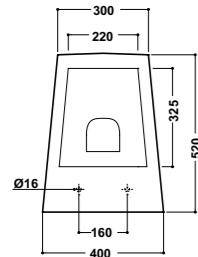

Completo con raccordo
 per sifone 1"1/4
 Connection for siphon 1"1/4 included

*Quote d'installazione consigliata
 Advised measure for installation

Art. 31KR

Lavabo free standing
 Free standing washbasin
 Dimensioni/Dimension: 45x45h86 cm
 Peso/Weight: 28 Kg

Completo con raccordo,
 sifone e scarico a terra
 Connection, siphon and
 floor trap included

Art. 10KR

Colonna per lavabo art.09KR / 29KR
 Pedestal for washbasin art.09KR / 29KR
 Dimensioni/Dimension: h 77
 Peso/Weight: 16 Kg

Completo con raccordo
 per sifone 1"1/4
 Connection for siphon 1"1/4 included

Art. 04KR / 12 KR

Wc monoblocco 62x40 cm
 Wc pan 62x40 cm
 Cassetta monoblocco 42x13 cm
 Cistern for wc pan 42x13 cm
 Peso/Weight: 34 Kg / 12 kg

Wc back to wall
Wc back to wall
Dimensioni/Dimension: 52x40 cm
Peso/Weight: 27 Kg

Art. 05KR

Bidet back to wall
Bidet back to wall
Dimensioni/Dimension: 52x40 cm
Peso/Weight: 24 Kg

***Quote d'installazione consigliata
Advised measure for installation**