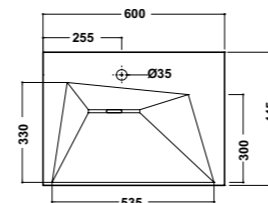

Art. 81 KR

Lavabo mono/tre fori
Washbasin one/three holes
Dimensioni/Dimension: 100x52 cm
Peso/Weight: 22 Kg

*Quote d'installazione consigliata
Advised measure for installation

Art. 08 KR

08 KRB Lavabo monoforo bianco
White washbasin one hole
08 KRP Lavabo monoforo platino
Platinum washbasin one hole
Dimensioni/Dimension: 75x48 cm
Peso/Weight: 21 Kg

Completo con raccordo
per sifone 1"1/4
Connection for siphon 1"1/4 included

*Quote d'installazione consigliata
Advised measure for installation

Art. 09 KR

Lavabo monoforo
Washbasin one hole
Dimensioni/Dimension: 60x44,5 cm
Peso/Weight: 18,5 Kg

Wc back to wall
Wc back to wall
Dimensioni/Dimension: 52x40 cm
Peso/Weight: 27 Kg

Art. 05KR

Bidet back to wall
Bidet back to wall
Dimensioni/Dimension: 52x40 cm
Peso/Weight: 24 Kg

***Quote d'installazione consigliata
Advised measure for installation**

**Art. SPI 100**

Specchio reversibile
Reversible mirror
Dimensioni/Dimension: 100x50 cm
Peso/Weight: 4 Kg

**Art. SPI 75**

Specchio reversibile
Reversible mirror
Dimensioni/Dimension: 75x50 cm
Peso/Weight: 3 Kg