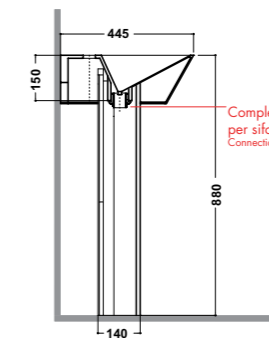

Art. 10KR

Colonna per lavabo art.09KR / 29KR
Pedestal for washbasin art.09KR / 29KR
Dimensioni/Dimension: h 77
Peso/Weight: 16 Kg

Completo con raccordo
per sifone 1"1/4
Connection for siphon 1"1/4 included