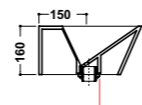

Completo con raccordo
per sifone 1"1/4
Connection for siphon 1"1/4 included