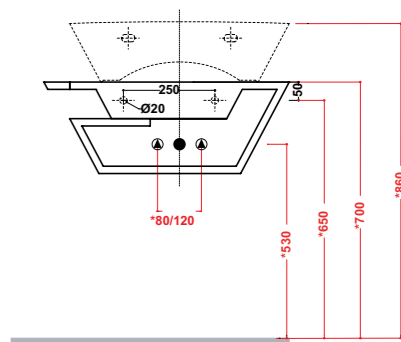

Wc back to wall
Wc back to wall
Dimensioni/Dimension: 52x40 cm
Peso/Weight: 27 Kg

Art. 05KR

Bidet back to wall
Bidet back to wall
Dimensioni/Dimension: 52x40 cm
Peso/Weight: 24 Kg

***Quote d'installazione consigliata
Advised measure for installation**

Art. 15KR

Wc sospeso
Wc wall-hung
Dimensioni/Dimension: 54x40 cm
Peso/Weight: 22 Kg

Art. 17KR

Bidet monoforo sospeso
Bidet wall-hung
Dimensioni/Dimension: 54x30 cm
Peso/Weight: 19 Kg

***Quote d'installazione consigliata
Advised measure for installation**

Art. MO KR

Mobile sospeso per lavabi art. 09 KR
e art. 28 KR
Wall hung furniture available for
washbasins art. 09 KR & art. 28 KR
Dimensioni/Dimension: 67x35 cm
Peso/Weight: 18 Kg

***Quote d'installazione consigliata
Advised measure for installation**

**Art. SPI 120**

Specchio reversibile
Reversible mirror
Dimensioni/Dimension: 120x50 cm
Peso/Weight: 5 Kg

**Art. SPKR**

Specchio reversibile
Reversible mirror
Dimensioni/Dimension: 75x60
Peso/Weight: 3 Kg