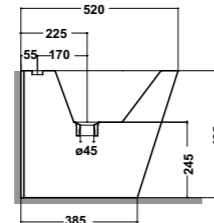

Completo con raccordo
 per sifone 1"1/4
 Connection for siphon 1"1/4 included

Art. 04KR / 12 KR

Wc monoblocco 62x40 cm
 Wc pan 62x40 cm
 Cassetta monoblocco 42x13 cm
 Cistern for wc pan 42x13 cm
 Peso/Weight: 34 Kg / 12 kg

* CURVE TECNICHE PIPE CONNECTORS	
art. RASB	art. RAFI
200 da 180 / 210	180 da 180 / 245
200 from 180 / 210	180 from 180 / 245

Incluso meccanismo scarico doppio flusso
 Dual flush mechanism included

Art. 03KR

Wc back to wall
Wc back to wall
Dimensioni/Dimension: 52x40 cm
Peso/Weight: 27 Kg

Art. 05KR

Bidet back to wall
Bidet back to wall
Dimensioni/Dimension: 52x40 cm
Peso/Weight: 24 Kg

***Quote d'installazione consigliata
Advised measure for installation**

Art. 15KR

Wc sospeso
Wc wall-hung
Dimensioni/Dimension: 54x40 cm
Peso/Weight: 22 Kg

Art. 17KR

Bidet monoforo sospeso
Bidet wall-hung
Dimensioni/Dimension: 54x30 cm
Peso/Weight: 19 Kg

***Quote d'installazione consigliata
Advised measure for installation**