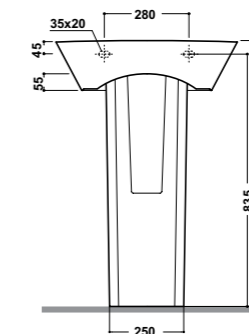

Art. 34KR

Lavabo monoforo angolare
Corner washbasin one hole
Dimensioni/Dimension: 45x45 cm
Peso/Weight: 14 Kg

Completo con raccordo
per sifone 1"1/4
Connection for siphon 1"1/4 included

*Quote d'installazione consigliata
Advised measure for installation

Art. 63KR

Lavabo monoforo sospeso
Washbasin wall hung one hole
Dimensioni/Dimension: 45x35 cm
Peso/Weight: 14 Kg

Completo con raccordo
per sifone 1"1/4
Connection for siphon 1"1/4 included

*Quote d'installazione consigliata
Advised measure for installation

Art. 64KR

Lavabo monoforo sospeso
Washbasin wall hung one hole
Dimensioni/Dimension: 35x45 cm
Peso/Weight: 14 Kg

Completo con raccordo
per sifone 1"1/4
Connection for siphon 1"1/4 included

*Quote d'installazione consigliata
Advised measure for installation

Art. 31KR

Lavabo free standing
Free standing washbasin
Dimensioni/Dimension: 45x45h86 cm
Peso/Weight: 28 Kg

Art. 10KR

Colonna per lavabo art.09KR / 29KR
Pedestal for washbasin art.09KR / 29KR
Dimensioni/Dimension: h 77
Peso/Weight: 16 Kg

Completo con raccordo
per sifone 1"1/4
Connection for siphon 1"1/4 included

Art. 04KR / 12 KR

Wc monoblocco 62x40 cm
Wc pan 62x40 cm
Cassetta monoblocco 42x13 cm
Cistern for wc pan 42x13 cm
Peso/Weight: 34 Kg / 12 kg

* CURVE TECNICHE PIPE CONNECTORS	
art. RASB	art. RAFI
200 da 180 / 210	180 da 180 / 245
200 from 180 / 210	180 from 180 / 245

Incluso meccanismo scarico doppio flusso
Dual flush mechanism included