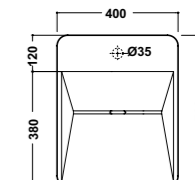

Completo con raccordo
per sifone 1"1/4
Connection for siphon 1"1/4 included

*Quote d'installazione consigliata
Advised measure for installation

Art. 28 KR

Lavabo monoforo
Washbasin one hole
Dimensioni/Dimension: 50x40 cm
Peso/Weight: 16 Kg

Completo con raccordo
per sifone 1"1/4
Connection for siphon 1"1/4 included

*Quote d'installazione consigliata
Advised measure for installation

Art. 29 KR

29 KRB Bacinello bianco
White basin
29 KRP Bacinello platino
Platinum basin
29 KRBP Bacinello bianco/platino
White washbasin one hole
Dimensioni/Dimension: 50x40 cm
Peso/Weight: 17 Kg

Completo con raccordo
per sifone 1"1/4
Connection for siphon 1"1/4 included

*Quote d'installazione consigliata
Advised measure for installation

Art. 30 KRBP

30 KRB Bacinello bianco
White basin
30 KRP Bacinello platino
Platinum basin
30 KRBP Bacinello bianco/platino
White washbasin one hole
Dimensioni/Dimension: 40x50 cm
Peso/Weight: 17 Kg

Completo con raccordo
per sifone 1"1/4
Connection for siphon 1"1/4 included

*Quote d'installazione consigliata
Advised measure for installation

Art. 34KR

Lavabo monoforo angolare
 Corner washbasin one hole
 Dimensioni/Dimension: 45x45 cm
 Peso/Weight: 14 Kg