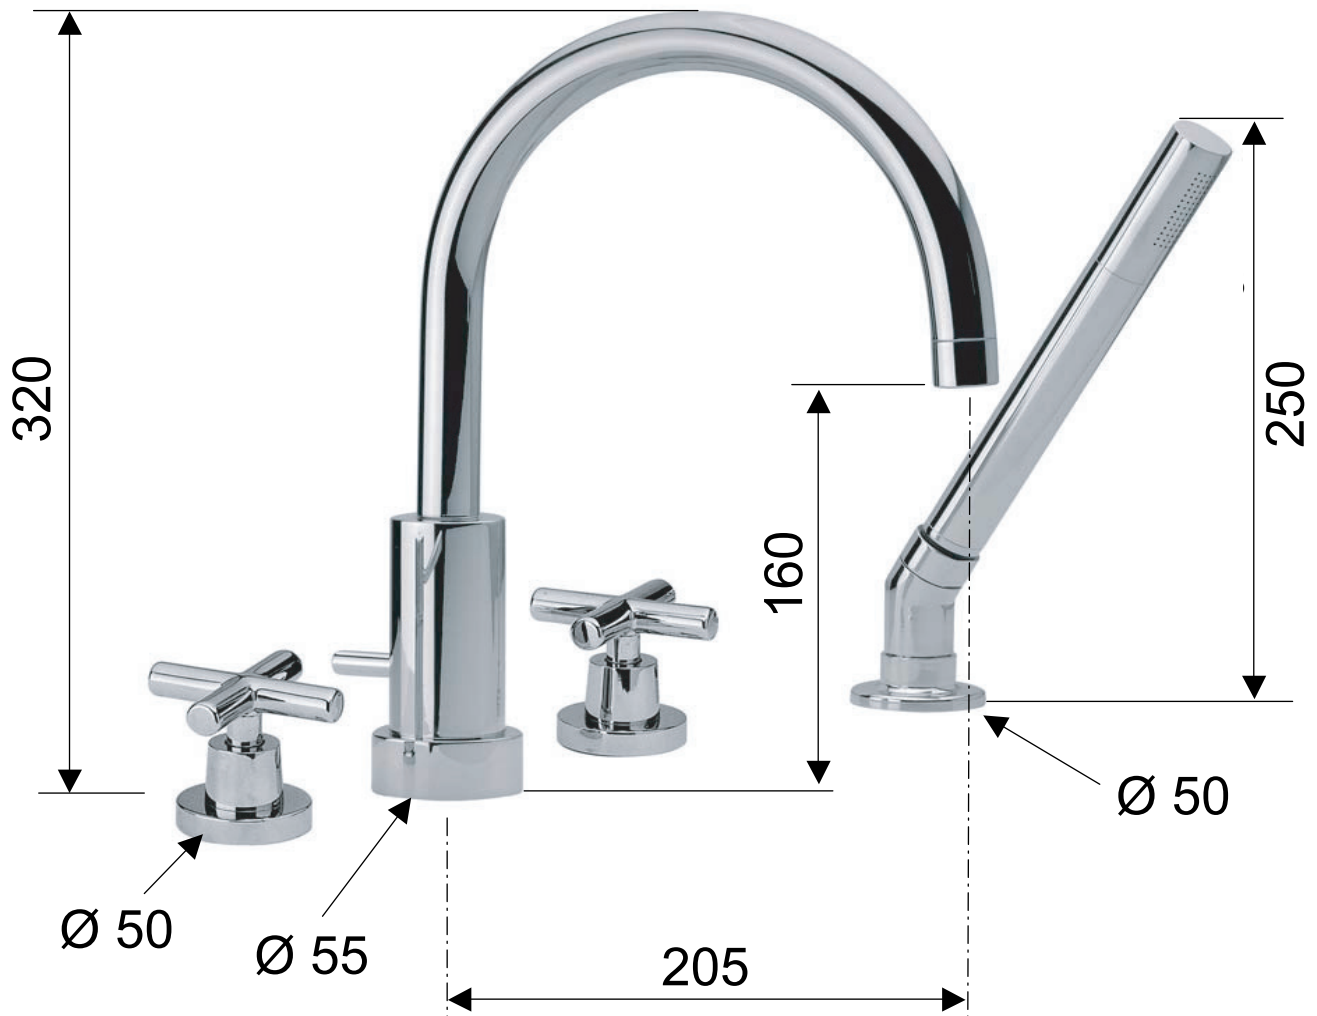

DANIEL

SCHEDA TECNICA TECHNICAL FEATURES

ART. COD.

J4492

MATERIALI / MATERIALS

OTTONE CROMATO / CHROME PLATED BRASS

CROMATURA / CHROME PLATING

UNI EN 248