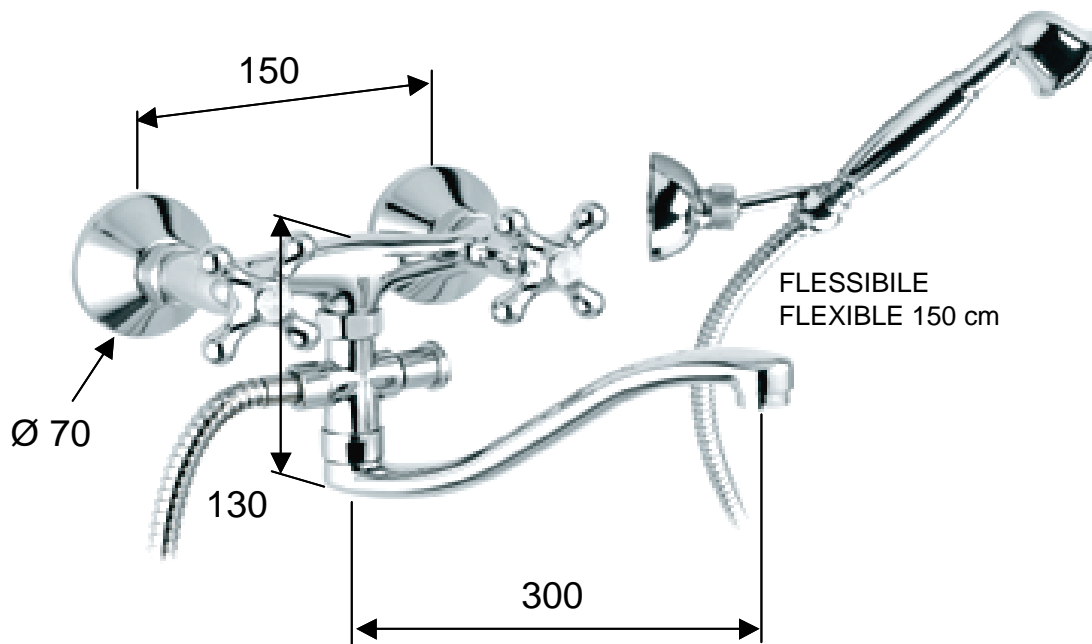

DANIEL

SCHEDA TECNICA TECHNICAL FEATURES

ART. COD.

V7623S

MATERIALI / MATERIALS

OTTONE CROMATO / CHROME PLATED BRASS

CROMATURA / CHROME PLATING

UNI EN 248