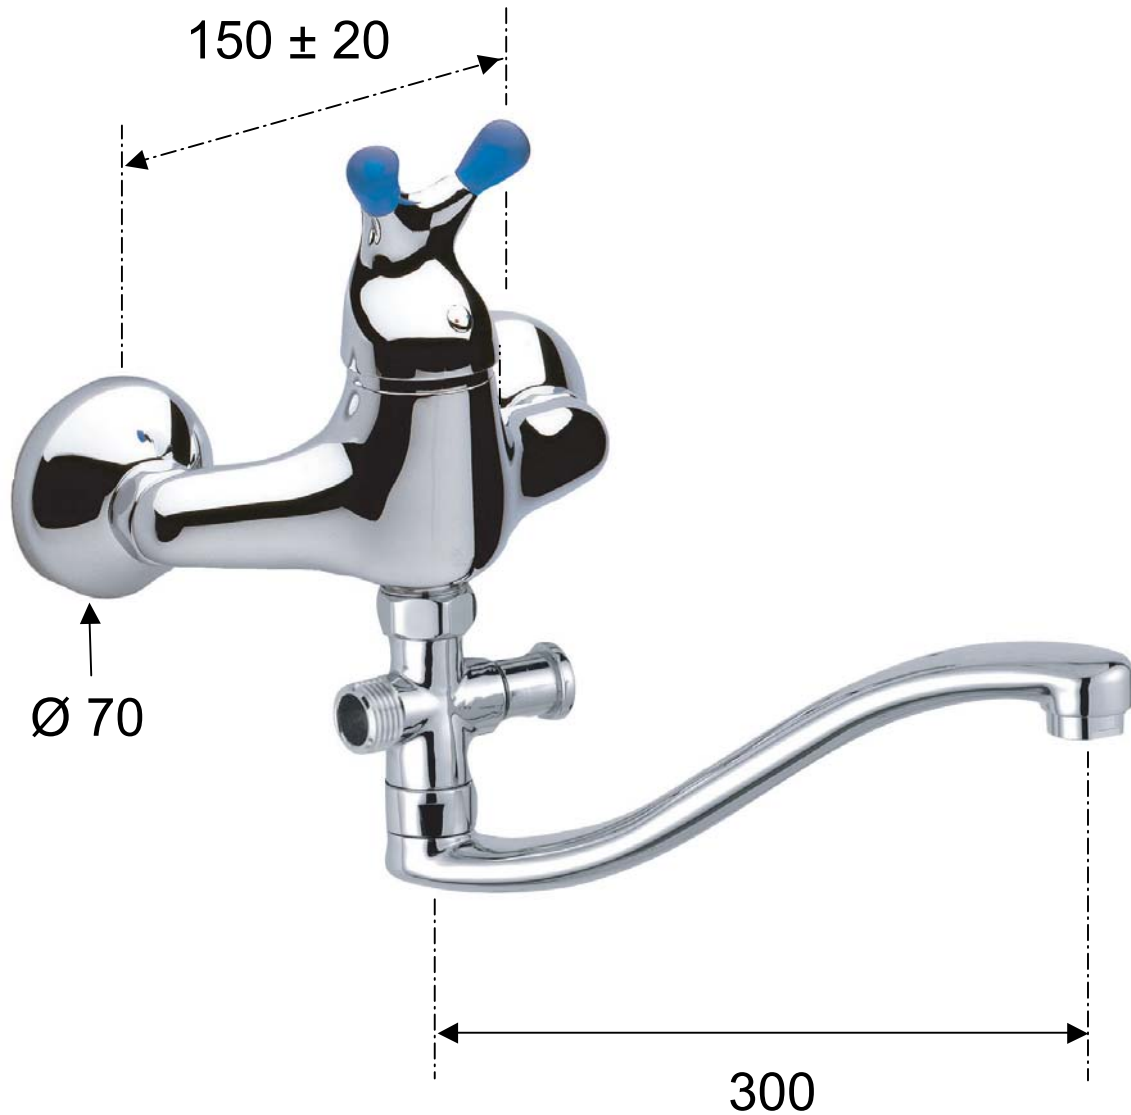

DANIEL

SCHEDA TECNICA TECHNICAL FEATURES

ART. COD.

O11623SH

MATERIALI / MATERIALS

OTTONE CROMATO / CHROME PLATED BRASS

CROMATURA / CHROME PLATING

UNI EN 248