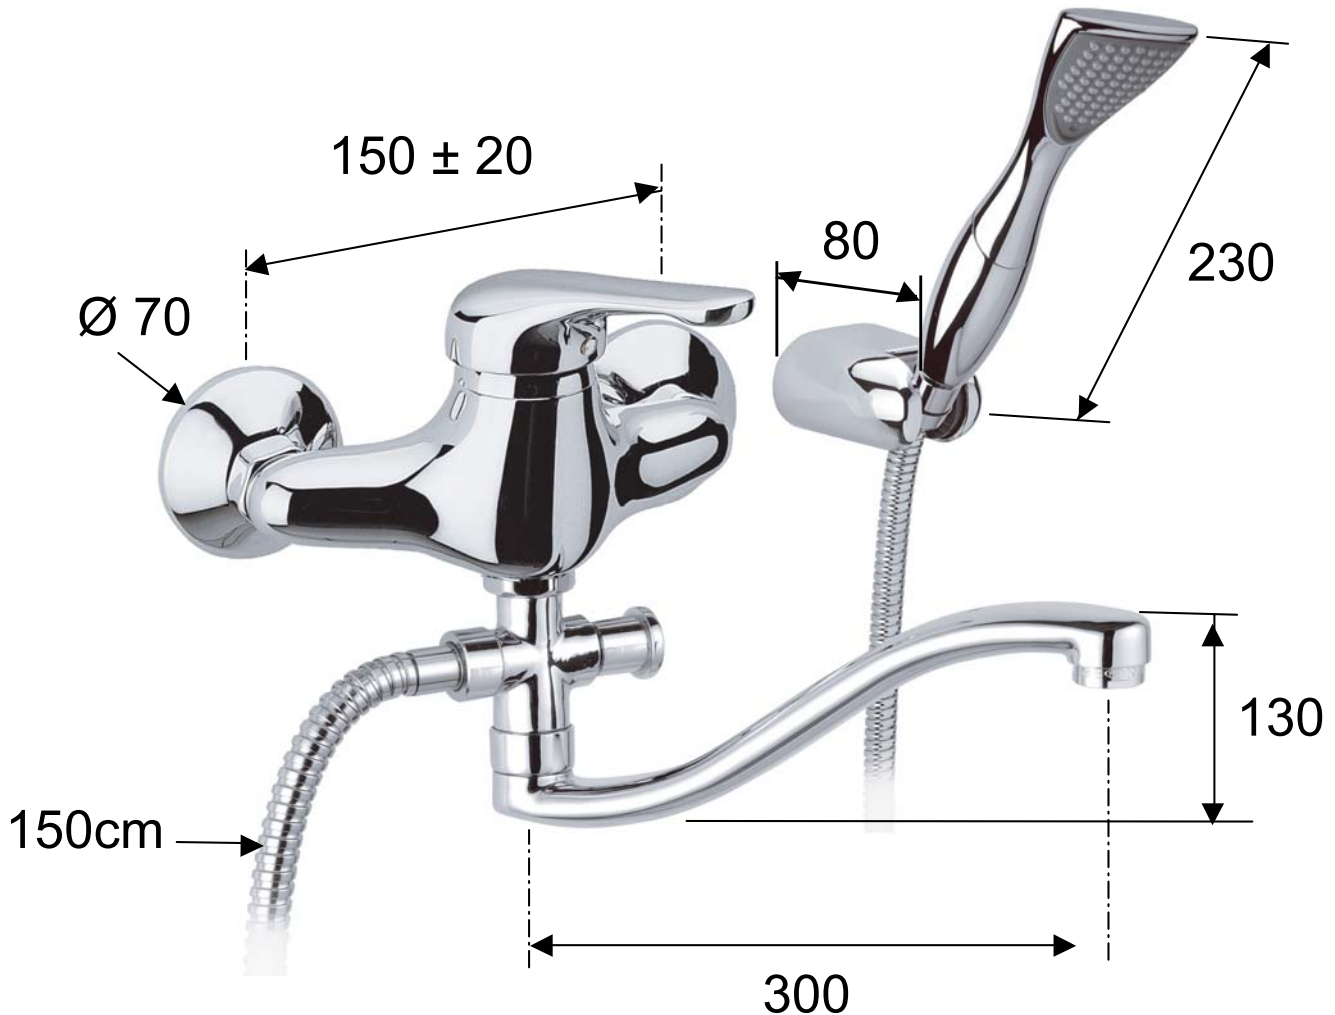

DANIEL

SCHEDA TECNICA TECHNICAL FEATURES

ART. COD.

VE13623S

MATERIALI / MATERIALS

OTTONE CROMATO / CHROME PLATED BRASS

CROMATURA / CHROME PLATING

UNI EN 248