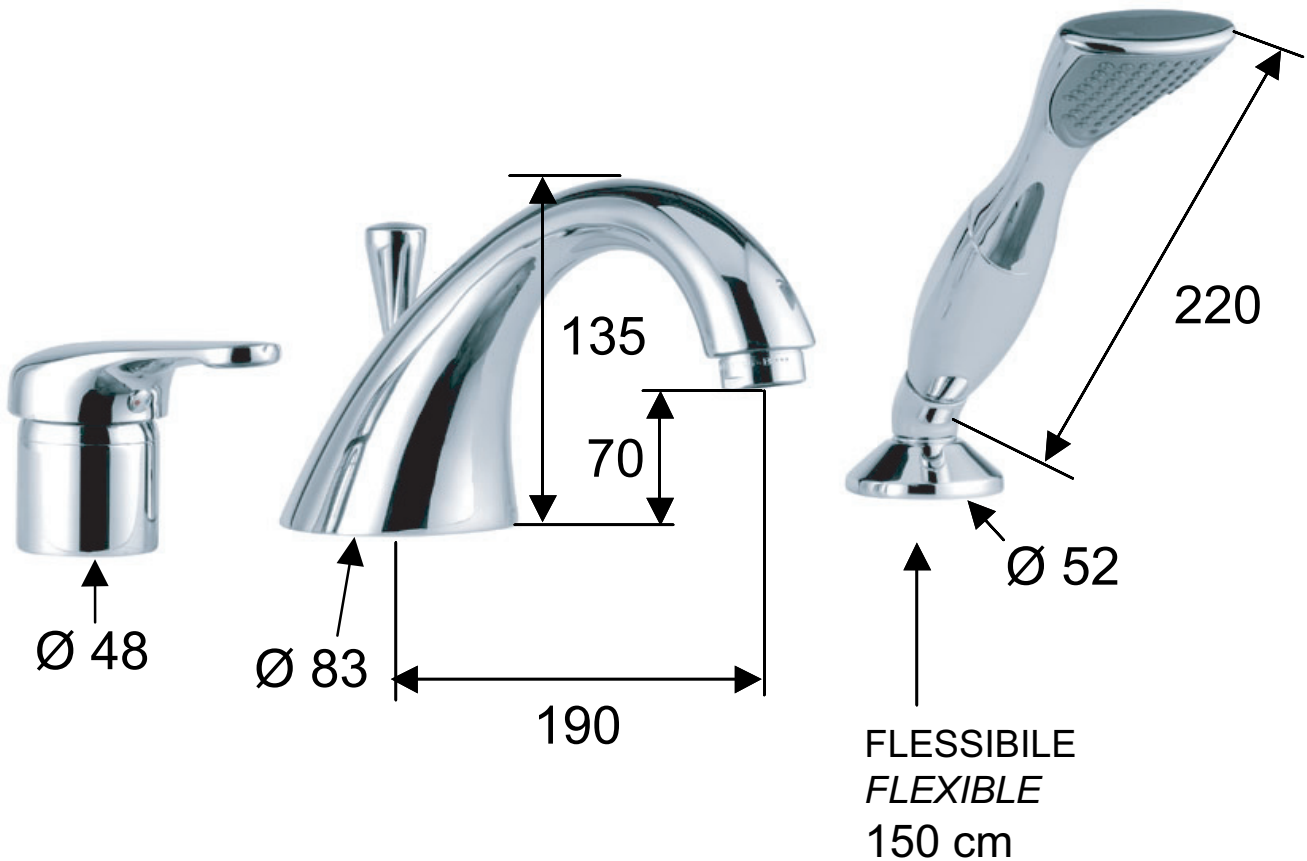

DANIEL

SCHEDA TECNICA TECHNICAL FEATURES

ART. COD.

VE13691

MATERIALI / MATERIALS

OTTONE CROMATO / CHROME PLATED BRASS

CROMATURA / CHROME PLATING

UNI EN 248