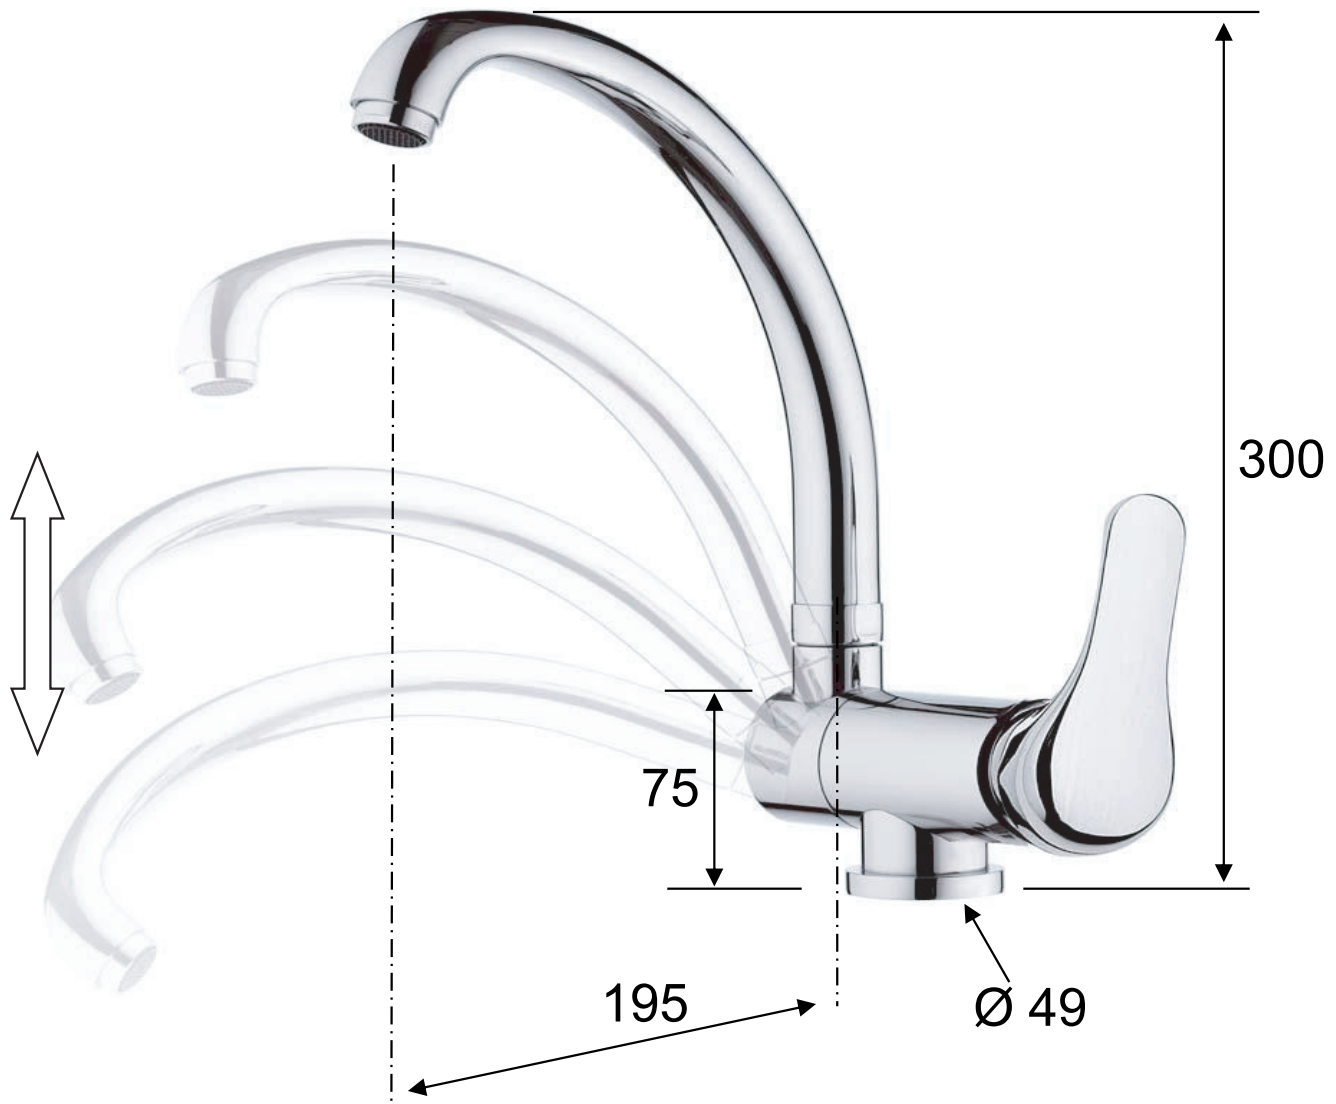

DANIEL

SCHEDA TECNICA TECHNICAL FEATURES

ART. COD.

VE13614R

MATERIALI / MATERIALS

OTTONE CROMATO / CHROME PLATED BRASS

CROMATURA / CHROME PLATING

UNI EN 248