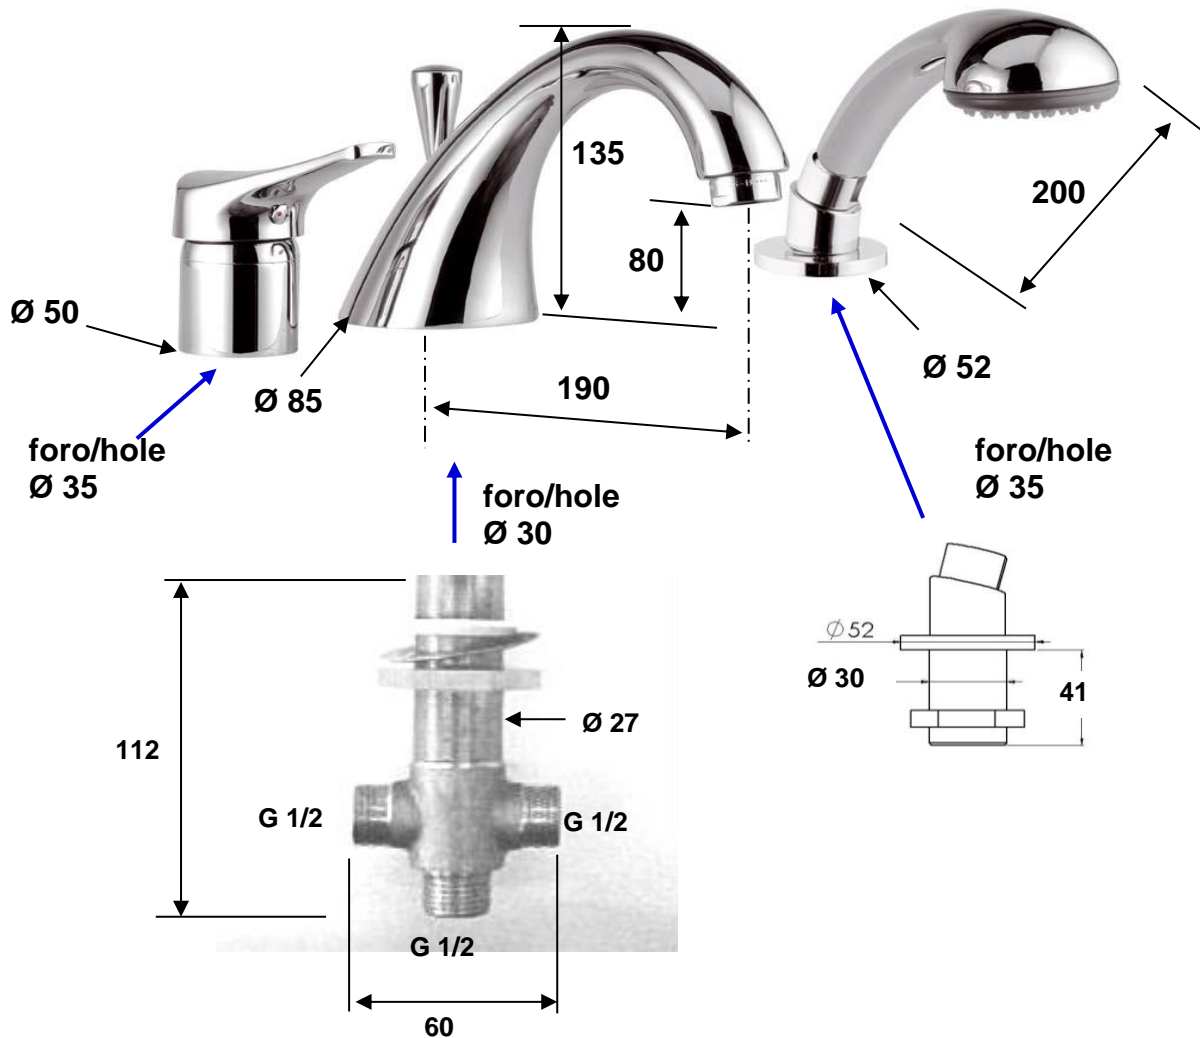

DANIEL

SCHEDA TECNICA TECHNICAL FEATURES

ART. COD.

R6691

MATERIALI / MATERIALS

OTTONE CROMATO / CHROME PLATED BRASS

CROMATURA / CHROME PLATING

UNI EN 248