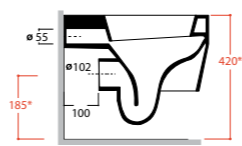

Art. 04TE / 12TE

Vaso e cassetta monoblocco presa fondo
Water closet pan with cistern bottom water entrance
Dimensioni/Dimension: 62x38x90 cm
Peso/Weight: wc 29 Kg
cassetta / cistern 16 kg

* CURVE TECNICHE
PIPE CONNECTORS

Art. 03TE

Vaso a terra scarico S/P
Wc Back to wall - S/P trap
Dimensioni/Dimension: 53x36 cm
Peso/Weight: 30 Kg

* CURVE TECNICHE
PIPE CONNECTORS

art. RASB	art. RARI
115 da 90 / 130	170 da 160 / 180
115 from 90 / 130	170 from 160 / 180

Art. 05TE

Bidet monoforo
Bidet one hole back to wall
Dimensioni/Dimension: 53x36 cm
Peso/Weight: 26 Kg

*Quote d'installazione consigliata
Advised measure for installation

Art. 15TE

Vaso sospeso
Wall hung wc
Dimensioni/Dimension: 53x36 cm
Peso/Weight: 22 kg

*Quote d'installazione consigliata
Advised measure for installation

Art. FPVF

Sistema di fissaggio "premium"
"Premium" fixing system

Art. 17TE

Bidet sospeso monoforo
Wall hung bidet one hole
Dimensioni/Dimension: 53x36 cm
Peso/Weight: 18 kg