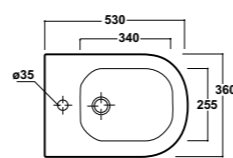

Art. 04TE / 12TE

Vaso e cassetta monoblocco presa fondo
Water closet pan with cistern bottom water entrance
Dimensioni/Dimension: 62x38x90 cm
Peso/Weight: wc 29 Kg
cassetta / cistern 16 kg

* CURVE TECNICHE
PIPE CONNECTORS

Art. 03TE

Vaso a terra scarico S/P
Wc Back to wall - S/P trap
Dimensioni/Dimension: 53x36 cm
Peso/Weight: 30 Kg

* CURVE TECNICHE
PIPE CONNECTORS

art. RASB	art. RARI
115 da 90 / 130	170 da 160 / 180
115 from 90 / 130	170 from 160 / 180

Art. 05TE

Bidet monoforo
Bidet one hole back to wall
Dimensioni/Dimension: 53x36 cm
Peso/Weight: 26 Kg

*Quote d'installazione consigliata
Advised measure for installation

Art. 15TE

Vaso sospeso
Wall hung wc
Dimensioni/Dimension: 53x36 cm
Peso/Weight: 22 kg

*Quote d'installazione consigliata
Advised measure for installation

Art. FPVF

Sistema di fissaggio "premium"
"Premium" fixing system

Art. 17TE

Bidet sospeso monoforo
Wall hung bidet one hole
Dimensioni/Dimension: 53x36 cm
Peso/Weight: 18 kg