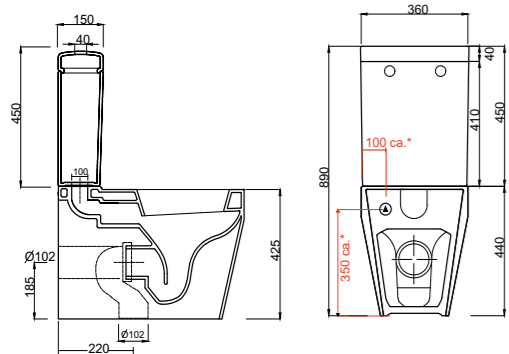

Art. 04TE / 12TE

Vaso e cassetta monoblocco presa fondo
Water closet pan with cistern bottom water entrance
Dimensioni/Dimension: 62x38x90 cm
Peso/Weight: wc 29 Kg
cassetta / cistern 16 kg

* CURVE TECNICHE
PIPE CONNECTORS

Art. 03TE

Vaso a terra scarico S/P
Wc Back to wall - S/P trap
Dimensioni/Dimension: 53x36 cm
Peso/Weight: 30 Kg

* CURVE TECNICHE
PIPE CONNECTORS

art. RASB	art. RARI
115 da 90 / 130	170 da 160 / 180
115 from 90 / 130	170 from 160 / 180

Art. 05TE

Bidet monoforo
Bidet one hole back to wall
Dimensioni/Dimension: 53x36 cm
Peso/Weight: 26 Kg

*Quote d'installazione consigliata
Advised measure for installation

Art. 15TE

Vaso sospeso
Wall hung wc
Dimensioni/Dimension: 53x36 cm
Peso/Weight: 22 kg

*Quote d'installazione consigliata
Advised measure for installation

Art. FPVF

Sistema di fissaggio "premium"
"Premium" fixing system

Art. 17TE

Bidet sospeso monoforo
Wall hung bidet one hole
Dimensioni/Dimension: 53x36 cm
Peso/Weight: 18 kg