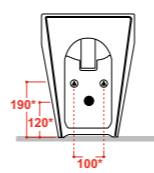

Art. 04TE / 12TE

Vaso e cassetta monoblocco presa fondo
Water closet pan with cistern bottom water entrance
Dimensioni/Dimension: 62x38x90 cm
Peso/Weight: wc 29 Kg
cassetta / cistern 16 kg

* CURVE TECNICHE
PIPE CONNECTORS

Art. 03TE

Vaso a terra scarico S/P
Wc Back to wall - S/P trap
Dimensioni/Dimension: 53x36 cm
Peso/Weight: 30 Kg

* CURVE TECNICHE
PIPE CONNECTORS

art. RASB	art. RARI
115 da 90 / 130	170 da 160 / 180
115 from 90 / 130	170 from 160 / 180

Art. 05TE

Bidet monoforo
Bidet one hole back to wall
Dimensioni/Dimension: 53x36 cm
Peso/Weight: 26 Kg

*Quote d'installazione consigliata
Advised measure for installation

Art. 15TE

Vaso sospeso
Wall hung wc
Dimensioni/Dimension: 53x36 cm
Peso/Weight: 22 kg

*Quote d'installazione consigliata
Advised measure for installation

Art. FPVF

Sistema di fissaggio "premium"
"Premium" fixing system

Art. 17TE

Bidet sospeso monoforo
Wall hung bidet one hole
Dimensioni/Dimension: 53x36 cm
Peso/Weight: 18 kg