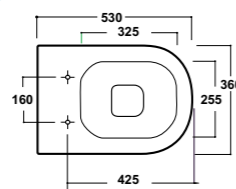

Art. 04TE / 12TE

Vaso e cassetta monoblocco presa fondo
Water closet pan with cistern bottom water entrance
Dimensioni/Dimension: 62x38x90 cm
Peso/Weight: wc 29 Kg
cassetta / cistern 16 kg

* CURVE TECNICHE
PIPE CONNECTORS

Art. 03TE

Vaso a terra scarico S/P
Wc Back to wall - S/P trap
Dimensioni/Dimension: 53x36 cm
Peso/Weight: 30 Kg

* CURVE TECNICHE
PIPE CONNECTORS

art. RASB	art. RARI
115 da 90 / 130	170 da 160 / 180
115 from 90 / 130	170 from 160 / 180

Art. 05TE

Bidet monoforo
Bidet one hole back to wall
Dimensioni/Dimension: 53x36 cm
Peso/Weight: 26 Kg

*Quote d'installazione consigliata
Advised measure for installation

Art. 15TE

Vaso sospeso
Wall hung wc
Dimensioni/Dimension: 53x36 cm
Peso/Weight: 22 kg

*Quote d'installazione consigliata
Advised measure for installation

Art. FPVF

Sistema di fissaggio "premium"
"Premium" fixing system

Art. 17TE

Bidet sospeso monoforo
Wall hung bidet one hole
Dimensioni/Dimension: 53x36 cm
Peso/Weight: 18 kg