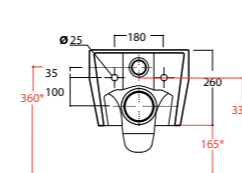

Art. 03TE

Vaso a terra scarico S/P
Wc Back to wall - S/P trap
Dimensioni/Dimension: 53x36 cm
Peso/Weight: 30 Kg

* CURVE TECNICHE
PIPE CONNECTORS

art. RASB	art. RARI
115 da 90 / 130	170 da 160 / 180
115 from 90 / 130	170 from 160 / 180

Art. 05TE

Bidet monoforo
Bidet one hole back to wall
Dimensioni/Dimension: 53x36 cm
Peso/Weight: 26 Kg

*Quote d'installazione consigliata
Advised measure for installation

Art. 15TE

Vaso sospeso
Wall hung wc
Dimensioni/Dimension: 53x36 cm
Peso/Weight: 22 kg

*Quote d'installazione consigliata
Advised measure for installation

Art. FPVF

Sistema di fissaggio "premium"
"Premium" fixing system

Art. 17TE

Bidet sospeso monoforo
Wall hung bidet one hole
Dimensioni/Dimension: 53x36 cm
Peso/Weight: 18 kg