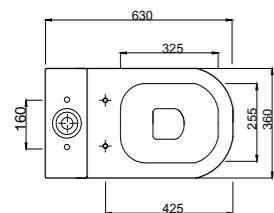

Art. 04TE / 12TE

Vaso e cassetta monoblocco presa fondo
Water closet pan with cistern bottom water entrance
Dimensioni/Dimension: 62x38x90 cm
Peso/Weight: wc 29 Kg
cassetta / cistern 16 kg

* CURVE TECNICHE
PIPE CONNECTORS

Art. 03TE

Vaso a terra scarico S/P
Wc Back to wall - S/P trap
Dimensioni/Dimension: 53x36 cm
Peso/Weight: 30 Kg

* CURVE TECNICHE
PIPE CONNECTORS

art. RASB	art. RARI
115 da 90 / 130	170 da 160 / 180
115 from 90 / 130	170 from 160 / 180

Art. 05TE

Bidet monoforo
Bidet one hole back to wall
Dimensioni/Dimension: 53x36 cm
Peso/Weight: 26 Kg

*Quote d'installazione consigliata
Advised measure for installation

Art. 15TE

Vaso sospeso
Wall hung wc
Dimensioni/Dimension: 53x36 cm
Peso/Weight: 22 kg

*Quote d'installazione consigliata
Advised measure for installation

Art. FPVF

Sistema di fissaggio "premium"
"Premium" fixing system

Art. 17TE

Bidet sospeso monoforo
Wall hung bidet one hole
Dimensioni/Dimension: 53x36 cm
Peso/Weight: 18 kg