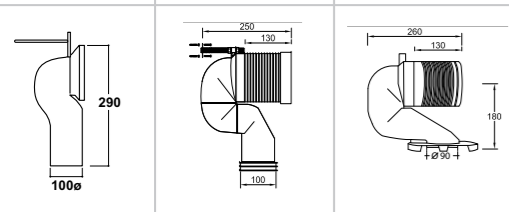

* CURVE TECNICHE
PIPE CONNECTORS

art. RASB	art. RARI	art. RA305 Ø90
225 da 200 / 225	220 da 170 / 270	305 da 200 / 305
225 from 200 / 225	220 from 170 / 270	305 from 200 / 305

*Quote d'installazione consigliata
Advised measure for installation

Art. 03TE

Vaso a terra scarico S/P
Wc Back to wall - S/P trap
Dimensioni/Dimension: 53x36 cm
Peso/Weight: 30 Kg