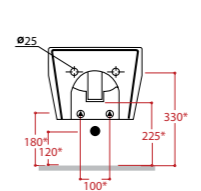

Art. 04TE / 12TE

Vaso e cassetta monoblocco presa fondo
Water closet pan with cistern bottom water entrance
Dimensioni/Dimension: 62x38x90 cm
Peso/Weight: wc 29 Kg
cassetta / cistern 16 kg

* CURVE TECNICHE
PIPE CONNECTORS

Art. 03TE

Vaso a terra scarico S/P
Wc Back to wall - S/P trap
Dimensioni/Dimension: 53x36 cm
Peso/Weight: 30 Kg

* CURVE TECNICHE
PIPE CONNECTORS

art. RASB	art. RARI
115 da 90 / 130	170 da 160 / 180
115 from 90 / 130	170 from 160 / 180

Art. 05TE

Bidet monoforo
Bidet one hole back to wall
Dimensioni/Dimension: 53x36 cm
Peso/Weight: 26 Kg

*Quote d'installazione consigliata
Advised measure for installation

Art. 15TE

Vaso sospeso
Wall hung wc
Dimensioni/Dimension: 53x36 cm
Peso/Weight: 22 kg

*Quote d'installazione consigliata
Advised measure for installation

Art. FPVF

Sistema di fissaggio "premium"
"Premium" fixing system

Art. 17TE

Bidet sospeso monoforo
Wall hung bidet one hole
Dimensioni/Dimension: 53x36 cm
Peso/Weight: 18 kg