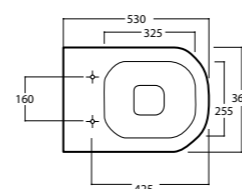

Art. 04TE / 12TE

Vaso e cassetta monoblocco presa fondo
Water closet pan with cistern bottom water entrance
Dimensioni/Dimension: 62x38x90 cm
Peso/Weight: wc 29 Kg
cassetta / cistern 16 kg

* CURVE TECNICHE
PIPE CONNECTORS

Art. 03TE

Vaso a terra scarico S/P
Wc Back to wall - S/P trap
Dimensioni/Dimension: 53x36 cm
Peso/Weight: 30 Kg

* CURVE TECNICHE
PIPE CONNECTORS

art. RASB	art. RARI
115 da 90 / 130	170 da 160 / 180
115 from 90 / 130	170 from 160 / 180

Art. 05TE

Bidet monoforo
Bidet one hole back to wall
Dimensioni/Dimension: 53x36 cm
Peso/Weight: 26 Kg

*Quote d'installazione consigliata
Advised measure for installation

Art. 15TE

Vaso sospeso
Wall hung wc
Dimensioni/Dimension: 53x36 cm
Peso/Weight: 22 kg

*Quote d'installazione consigliata
Advised measure for installation

Art. FPVF

Sistema di fissaggio "premium"
"Premium" fixing system

Art. 17TE

Bidet sospeso monoforo
Wall hung bidet one hole
Dimensioni/Dimension: 53x36 cm
Peso/Weight: 18 kg