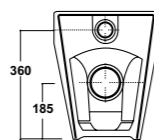

Art. 04TE / 12TE

Vaso e cassetta monoblocco presa fondo
Water closet pan with cistern bottom water entrance
Dimensioni/Dimension: 62x38x90 cm
Peso/Weight: wc 29 Kg
cassetta / cistern 16 kg

* CURVE TECNICHE
PIPE CONNECTORS

Art. 03TE

Vaso a terra scarico S/P
Wc Back to wall - S/P trap
Dimensioni/Dimension: 53x36 cm
Peso/Weight: 30 Kg

* CURVE TECNICHE
PIPE CONNECTORS

art. RASB	art. RARI
115 da 90 / 130	170 da 160 / 180
115 from 90 / 130	170 from 160 / 180

Art. 05TE

Bidet monoforo
Bidet one hole back to wall
Dimensioni/Dimension: 53x36 cm
Peso/Weight: 26 Kg

*Quote d'installazione consigliata
Advised measure for installation

Art. 15TE

Vaso sospeso
Wall hung wc
Dimensioni/Dimension: 53x36 cm
Peso/Weight: 22 kg

*Quote d'installazione consigliata
Advised measure for installation

Art. FPVF

Sistema di fissaggio "premium"
"Premium" fixing system

Art. 17TE

Bidet sospeso monoforo
Wall hung bidet one hole
Dimensioni/Dimension: 53x36 cm
Peso/Weight: 18 kg