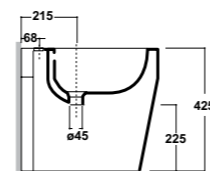

Art. 04TE / 12TE

Vaso e cassetta monoblocco presa fondo
Water closet pan with cistern bottom water entrance
Dimensioni/Dimension: 62x38x90 cm
Peso/Weight: wc 29 Kg
cassetta / cistern 16 kg

* CURVE TECNICHE
PIPE CONNECTORS

Art. 03TE

Vaso a terra scarico S/P
Wc Back to wall - S/P trap
Dimensioni/Dimension: 53x36 cm
Peso/Weight: 30 Kg

* CURVE TECNICHE
PIPE CONNECTORS

art. RASB	art. RARI
115 da 90 / 130	170 da 160 / 180
115 from 90 / 130	170 from 160 / 180

Art. 05TE

Bidet monoforo
Bidet one hole back to wall
Dimensioni/Dimension: 53x36 cm
Peso/Weight: 26 Kg

*Quote d'installazione consigliata
Advised measure for installation

Art. 15TE

Vaso sospeso
Wall hung wc
Dimensioni/Dimension: 53x36 cm
Peso/Weight: 22 kg

*Quote d'installazione consigliata
Advised measure for installation

Art. FPVF

Sistema di fissaggio "premium"
"Premium" fixing system

Art. 17TE

Bidet sospeso monoforo
Wall hung bidet one hole
Dimensioni/Dimension: 53x36 cm
Peso/Weight: 18 kg