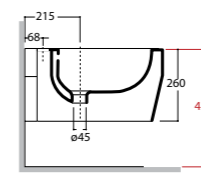

Art. 03TE

Vaso a terra scarico S/P
Wc Back to wall - S/P trap
Dimensioni/Dimension: 53x36 cm
Peso/Weight: 30 Kg

* CURVE TECNICHE
PIPE CONNECTORS

art. RASB	art. RARI
115 da 90 / 130	170 da 160 / 180
115 from 90 / 130	170 from 160 / 180

Art. 05TE

Bidet monoforo
Bidet one hole back to wall
Dimensioni/Dimension: 53x36 cm
Peso/Weight: 26 Kg

*Quote d'installazione consigliata
Advised measure for installation

Art. 15TE

Vaso sospeso
Wall hung wc
Dimensioni/Dimension: 53x36 cm
Peso/Weight: 22 kg

*Quote d'installazione consigliata
Advised measure for installation

Art. FPVF

Sistema di fissaggio "premium"
"Premium" fixing system

Art. 17TE

Bidet sospeso monoforo
Wall hung bidet one hole
Dimensioni/Dimension: 53x36 cm
Peso/Weight: 18 kg