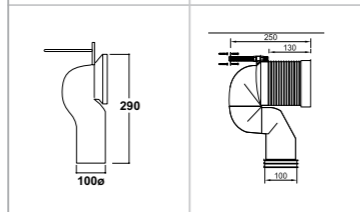

Art. 04TE / 12TE

Vaso e cassetta monoblocco presa fondo
Water closet pan with cistern bottom water entrance
Dimensioni/Dimension: 62x38x90 cm
Peso/Weight: wc 29 Kg
cassetta / cistern 16 kg

* CURVE TECNICHE
PIPE CONNECTORS

Art. 03TE

Vaso a terra scarico S/P
Wc Back to wall - S/P trap
Dimensioni/Dimension: 53x36 cm
Peso/Weight: 30 Kg

* CURVE TECNICHE
PIPE CONNECTORS

art. RASB	art. RARI
115 da 90 / 130	170 da 160 / 180
115 from 90 / 130	170 from 160 / 180

Art. 05TE

Bidet monoforo
Bidet one hole back to wall
Dimensioni/Dimension: 53x36 cm
Peso/Weight: 26 Kg

*Quote d'installazione consigliata
Advised measure for installation

Art. 15TE

Vaso sospeso
Wall hung wc
Dimensioni/Dimension: 53x36 cm
Peso/Weight: 22 kg

*Quote d'installazione consigliata
Advised measure for installation

Art. FPVF

Sistema di fissaggio "premium"
"Premium" fixing system

Art. 17TE

Bidet sospeso monoforo
Wall hung bidet one hole
Dimensioni/Dimension: 53x36 cm
Peso/Weight: 18 kg