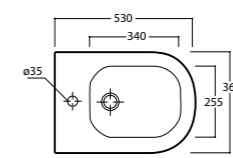

Art. 04TE / 12TE

Vaso e cassetta monoblocco presa fondo
Water closet pan with cistern bottom water entrance
Dimensioni/Dimension: 62x38x90 cm
Peso/Weight: wc 29 Kg
cassetta / cistern 16 kg

* CURVE TECNICHE
PIPE CONNECTORS

Art. 03TE

Vaso a terra scarico S/P
Wc Back to wall - S/P trap
Dimensioni/Dimension: 53x36 cm
Peso/Weight: 30 Kg

* CURVE TECNICHE
PIPE CONNECTORS

art. RASB	art. RARI
115 da 90 / 130	170 da 160 / 180
115 from 90 / 130	170 from 160 / 180

Art. 05TE

Bidet monoforo
Bidet one hole back to wall
Dimensioni/Dimension: 53x36 cm
Peso/Weight: 26 Kg

*Quote d'installazione consigliata
Advised measure for installation

Art. 15TE

Vaso sospeso
Wall hung wc
Dimensioni/Dimension: 53x36 cm
Peso/Weight: 22 kg

*Quote d'installazione consigliata
Advised measure for installation

Art. FPVF

Sistema di fissaggio "premium"
"Premium" fixing system

Art. 17TE

Bidet sospeso monoforo
Wall hung bidet one hole
Dimensioni/Dimension: 53x36 cm
Peso/Weight: 18 kg