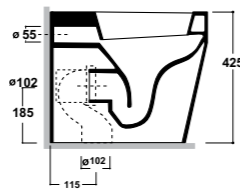

Art. 04TE / 12TE

Vaso e cassetta monoblocco presa fondo
Water closet pan with cistern bottom water entrance
Dimensioni/Dimension: 62x38x90 cm
Peso/Weight: wc 29 Kg
cassetta / cistern 16 kg

* CURVE TECNICHE
PIPE CONNECTORS

Art. 03TE

Vaso a terra scarico S/P
Wc Back to wall - S/P trap
Dimensioni/Dimension: 53x36 cm
Peso/Weight: 30 Kg

* CURVE TECNICHE
PIPE CONNECTORS

art. RASB	art. RARI
115 da 90 / 130	170 da 160 / 180
115 from 90 / 130	170 from 160 / 180

Art. 05TE

Bidet monoforo
Bidet one hole back to wall
Dimensioni/Dimension: 53x36 cm
Peso/Weight: 26 Kg

*Quote d'installazione consigliata
Advised measure for installation

Art. 15TE

Vaso sospeso
Wall hung wc
Dimensioni/Dimension: 53x36 cm
Peso/Weight: 22 kg

*Quote d'installazione consigliata
Advised measure for installation

Art. FPVF

Sistema di fissaggio "premium"
"Premium" fixing system

Art. 17TE

Bidet sospeso monoforo
Wall hung bidet one hole
Dimensioni/Dimension: 53x36 cm
Peso/Weight: 18 kg