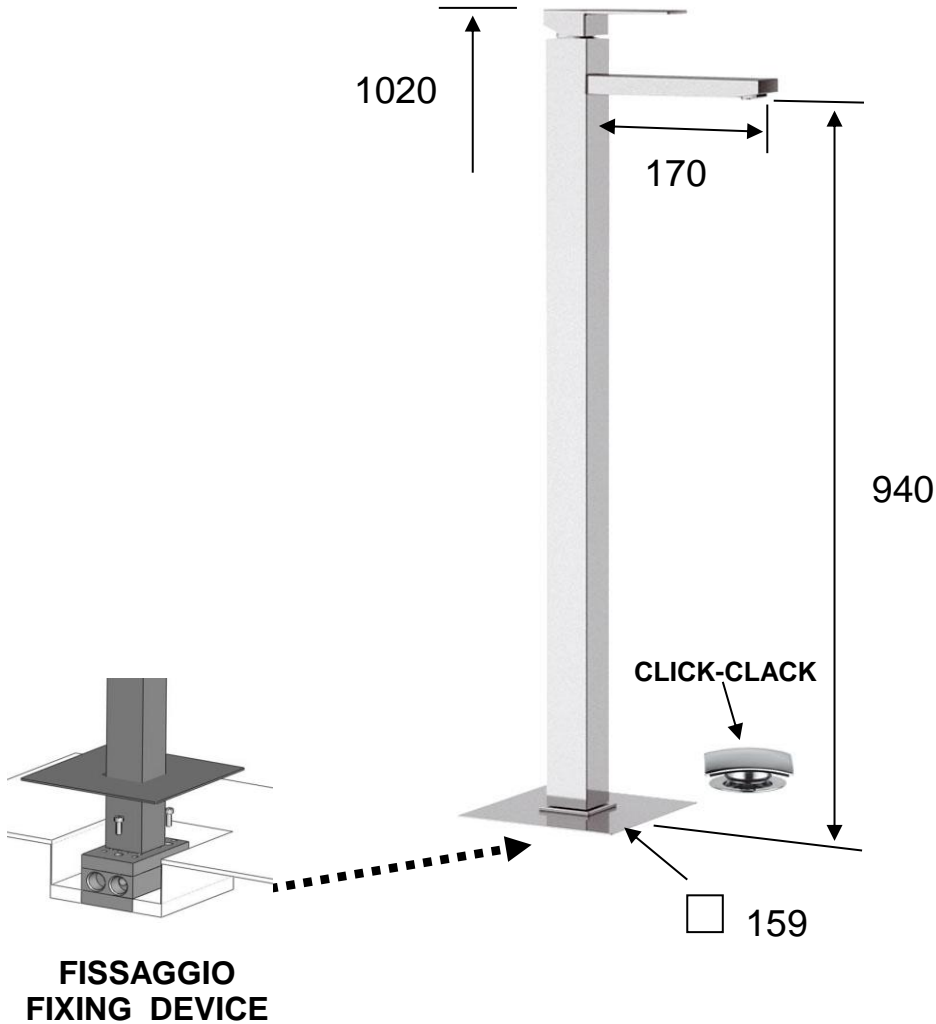

DANIEL

SCHEDA TECNICA TECHNICAL FEATURES

ART. COD.

SK 688

MATERIALI / MATERIALS

OTTONE CROMATO / CHROME PLATED BRASS

CROMATURA / CHROME PLATING

UNI EN 248