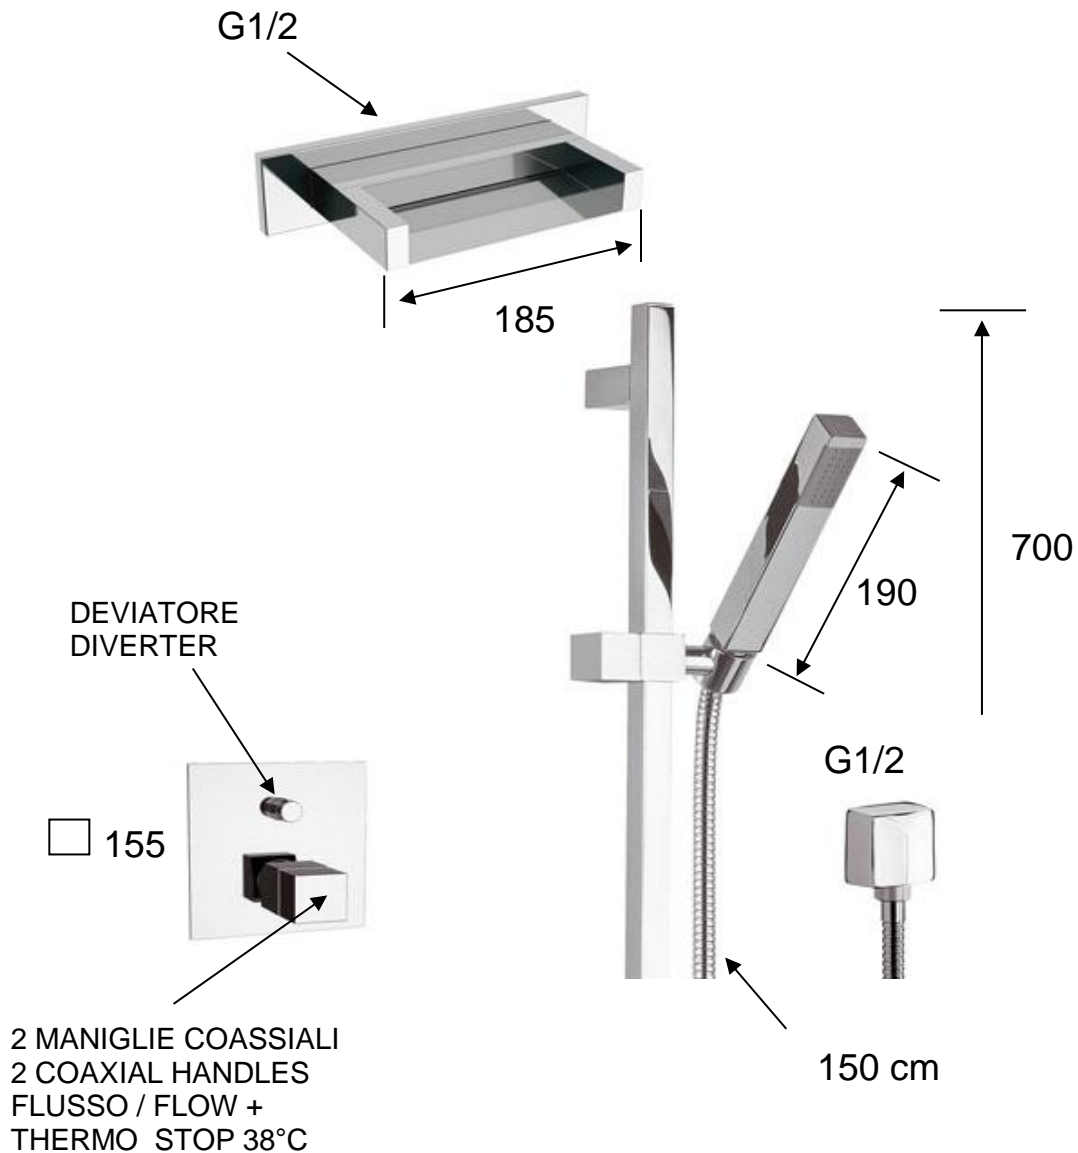

DANIEL

SCHEDA TECNICA / TECHNICAL FEATURES

ART. COD.

SKT 614 ZC

MATERIALI / MATERIALS

OTTONE CROMATO / CHROME PLATED BRASS

CROMATURA / CHROME PLATING

UNI EN 248