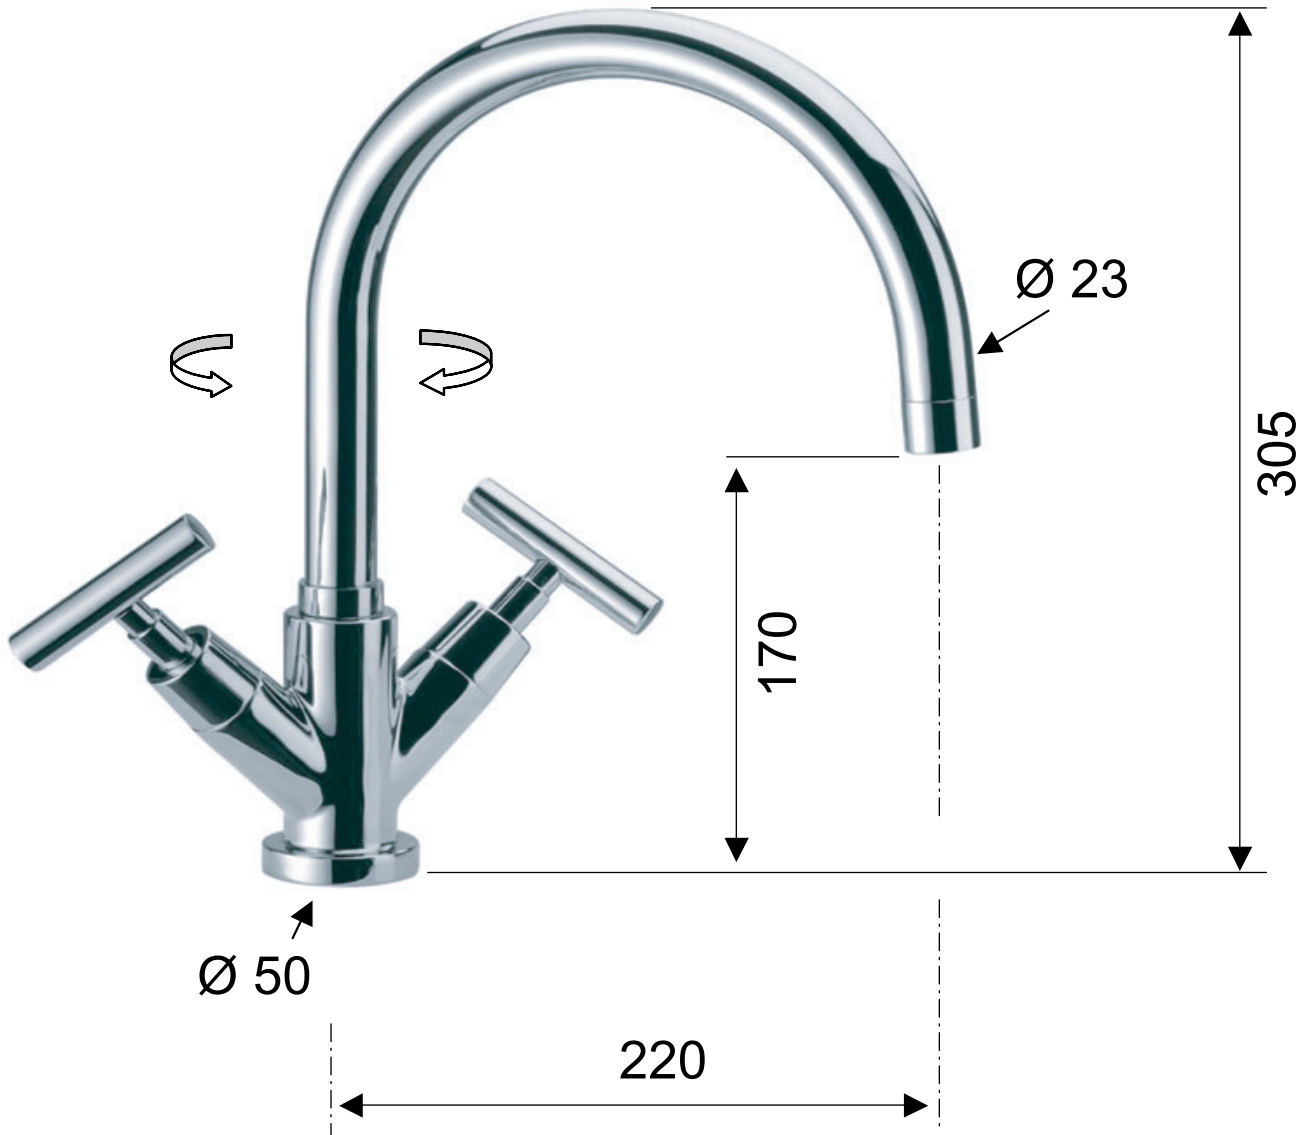

DANIEL

SCHEDA TECNICA TECHNICAL FEATURES

ART. COD.

Y7100

MATERIALI / MATERIALS

OTTONE CROMATO / CHROME PLATED BRASS

CROMATURA / CHROME PLATING

UNI EN 248