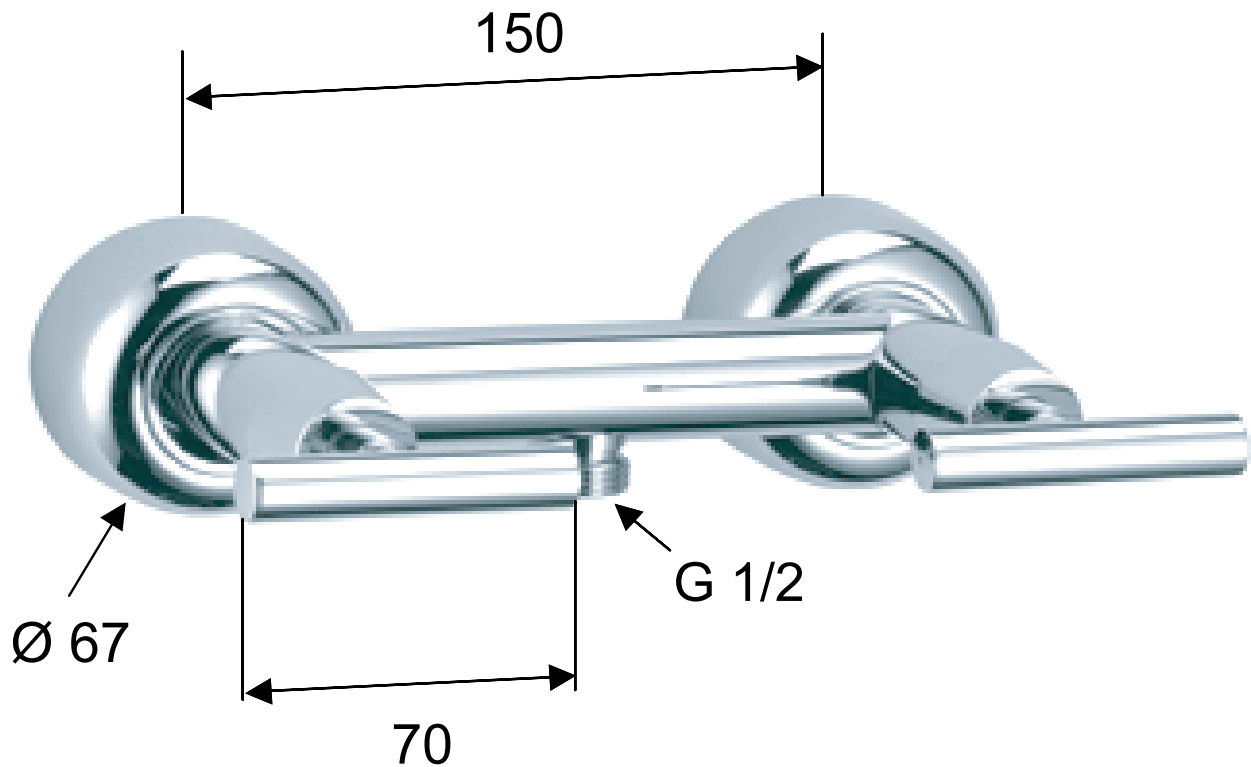

**DANIEL**

SCHEDA TECNICA TECHNICAL FEATURES

ART. COD.

**Y4433**

**MATERIALI / MATERIALS**

OTTONE CROMATO / CHROME PLATED BRASS

**CROMATURA / CHROME PLATING**

UNI EN 248