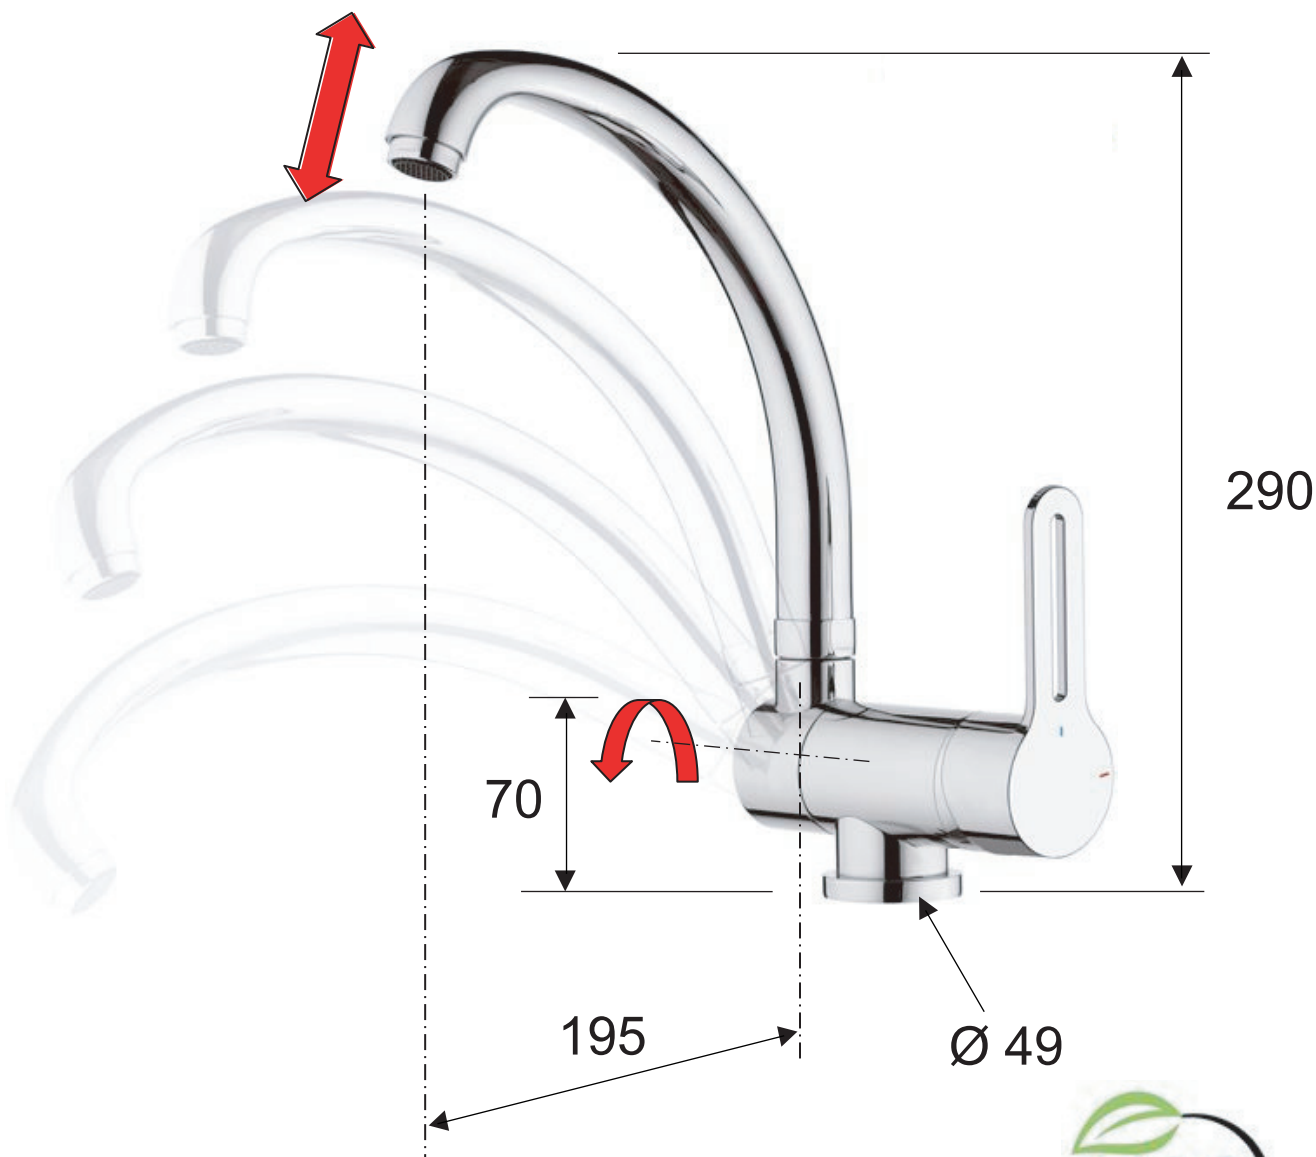

DANIEL

SCHEDA TECNICA TECHNICAL FEATURES

ART. COD.

SRE614RLT8

MATERIALI / MATERIALS

OTTONE CROMATO / CHROME PLATED BRASS

CROMATURA / CHROME PLATING

UNI EN 248