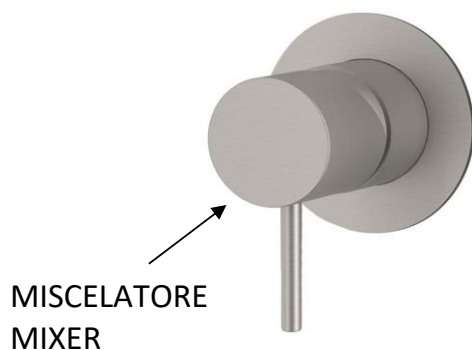

DANIEL

SCHEDA TECNICA TECHNICAL FEATURES

ART. COD.

SSTX602

FREDDA
COLD
G1/2

CALDA
HOT
G1/2

MATERIALI / MATERIALS

ACCIAIO INOX AISI 304 / STAINLESS STEEL AISI 304
OTTONE / BRASS