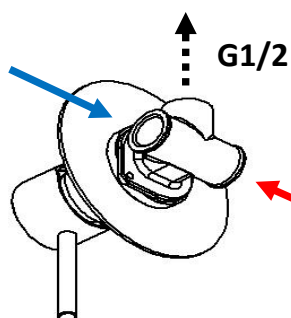

DANIEL

SCHEDA TECNICA TECHNICAL FEATURES

ART. COD.

SSTX602

FREDDA
COLD
G1/2

CALDA
HOT
G1/2

MATERIALI / MATERIALS

ACCIAIO INOX AISI 304 / STAINLESS STEEL AISI 304
OTTONE / BRASS