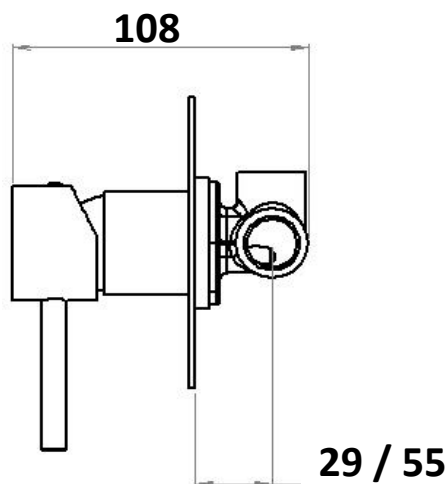

DANIEL

SCHEDA TECNICA TECHNICAL FEATURES

ART. COD.

SSTX602

FREDDA
COLD
G1/2

CALDA
HOT
G1/2

MATERIALI / MATERIALS

ACCIAIO INOX AISI 304 / STAINLESS STEEL AISI 304
OTTONE / BRASS