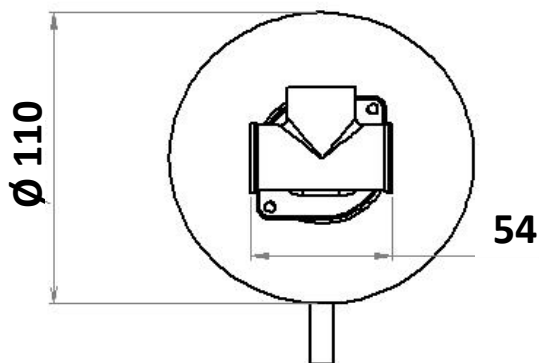

DANIEL

SCHEDA TECNICA TECHNICAL FEATURES

ART. COD.

SSTX602

FREDDA
COLD
G1/2

CALDA
HOT
G1/2

MATERIALI / MATERIALS

ACCIAIO INOX AISI 304 / STAINLESS STEEL AISI 304
OTTONE / BRASS