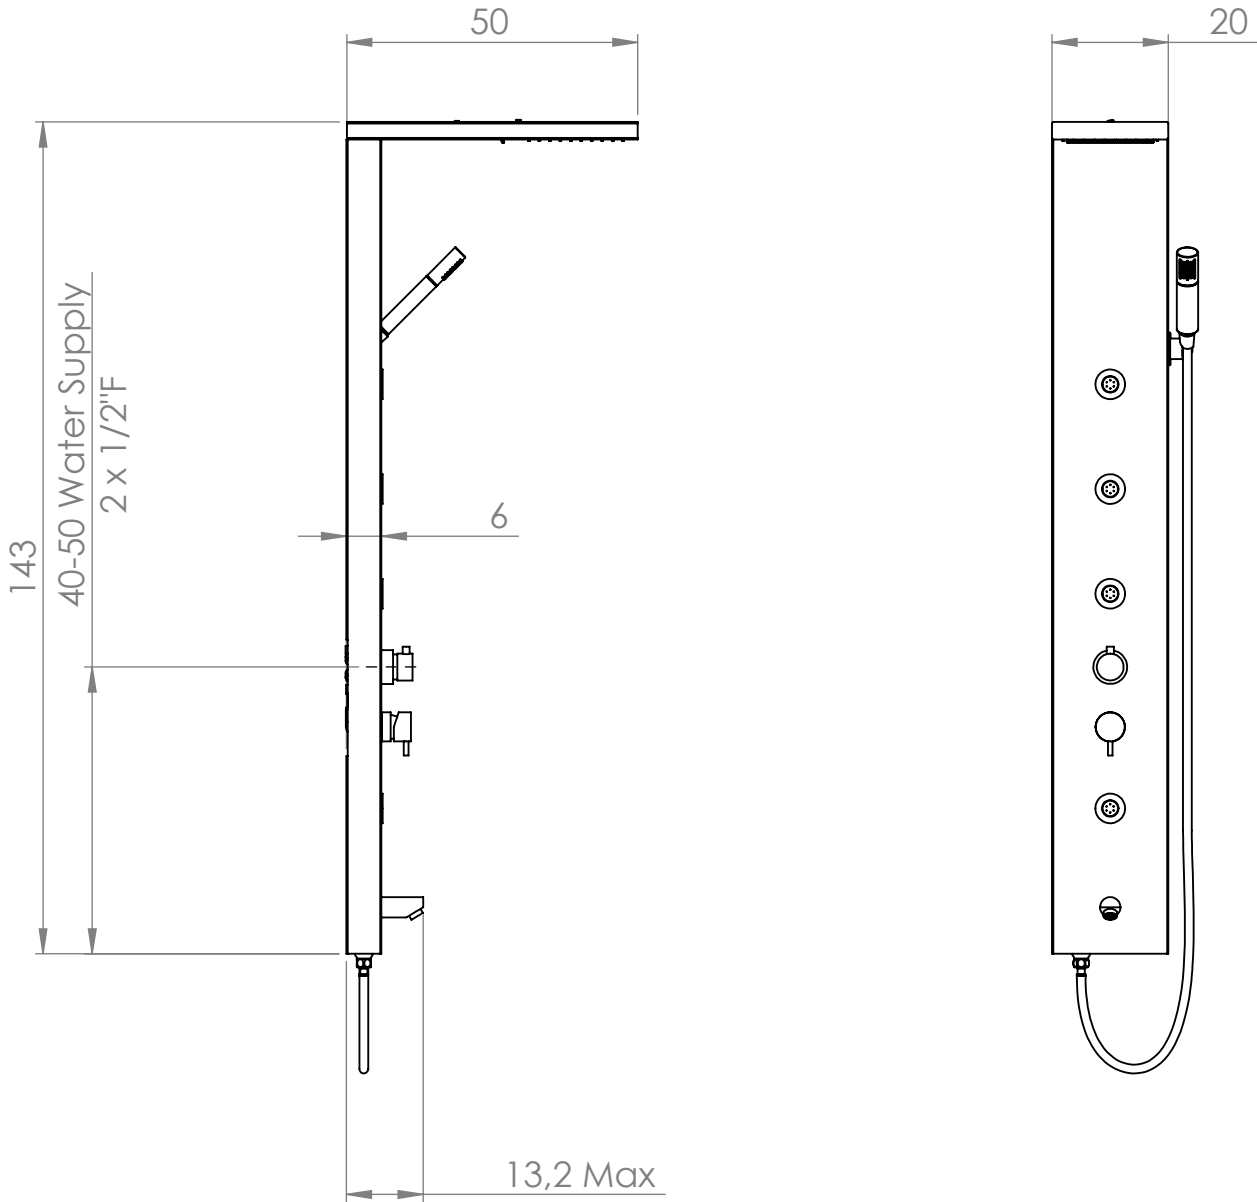

DROP

ELITE
 shower column
 in stainless steel
cod. ELITE5F
 DATA SHEET

OVERHEAD SHOWER	
Size	18x18
Holes	100
HYDROMASSAGE	
Jets	4
Holes	24
HANDSHOWER	
Holes	38

PACKAGING MEASUREMENTS	GROSS WEIGHT MONO-LEVER MXR	GROSS WEIGHT THERMOSTATIC MXR	QUANTITY PER PALLET
210X140X1480	9,95Kg	10,45Kg	24

Working water pressure 2-6 bar | Ideal water pressure 3-4 bar