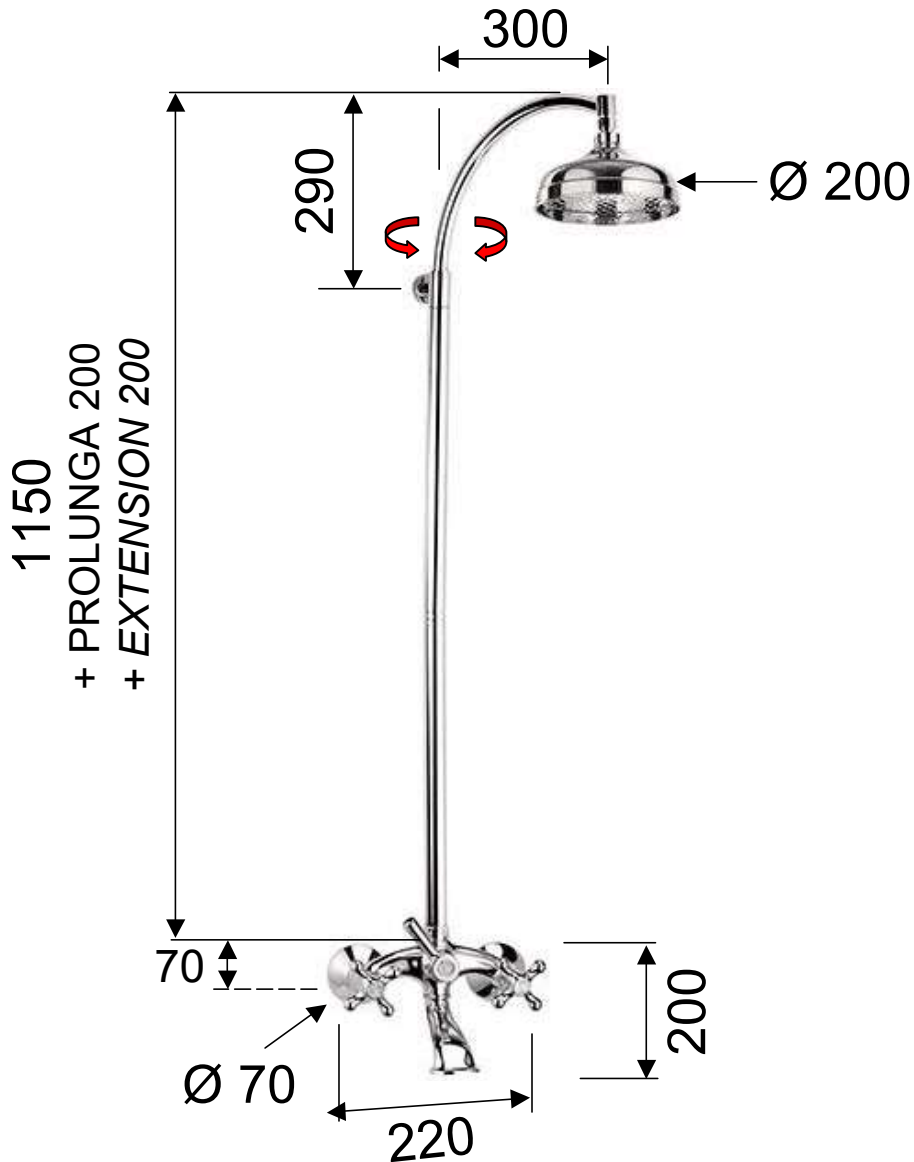

DANIEL

SCHEDA TECNICA TECHNICAL FEATURES

ART. COD.

V413789

MATERIALI / MATERIALS

OTTONE CROMATO / CHROME PLATED BRASS

CROMATURA / CHROME PLATING

UNI EN 248